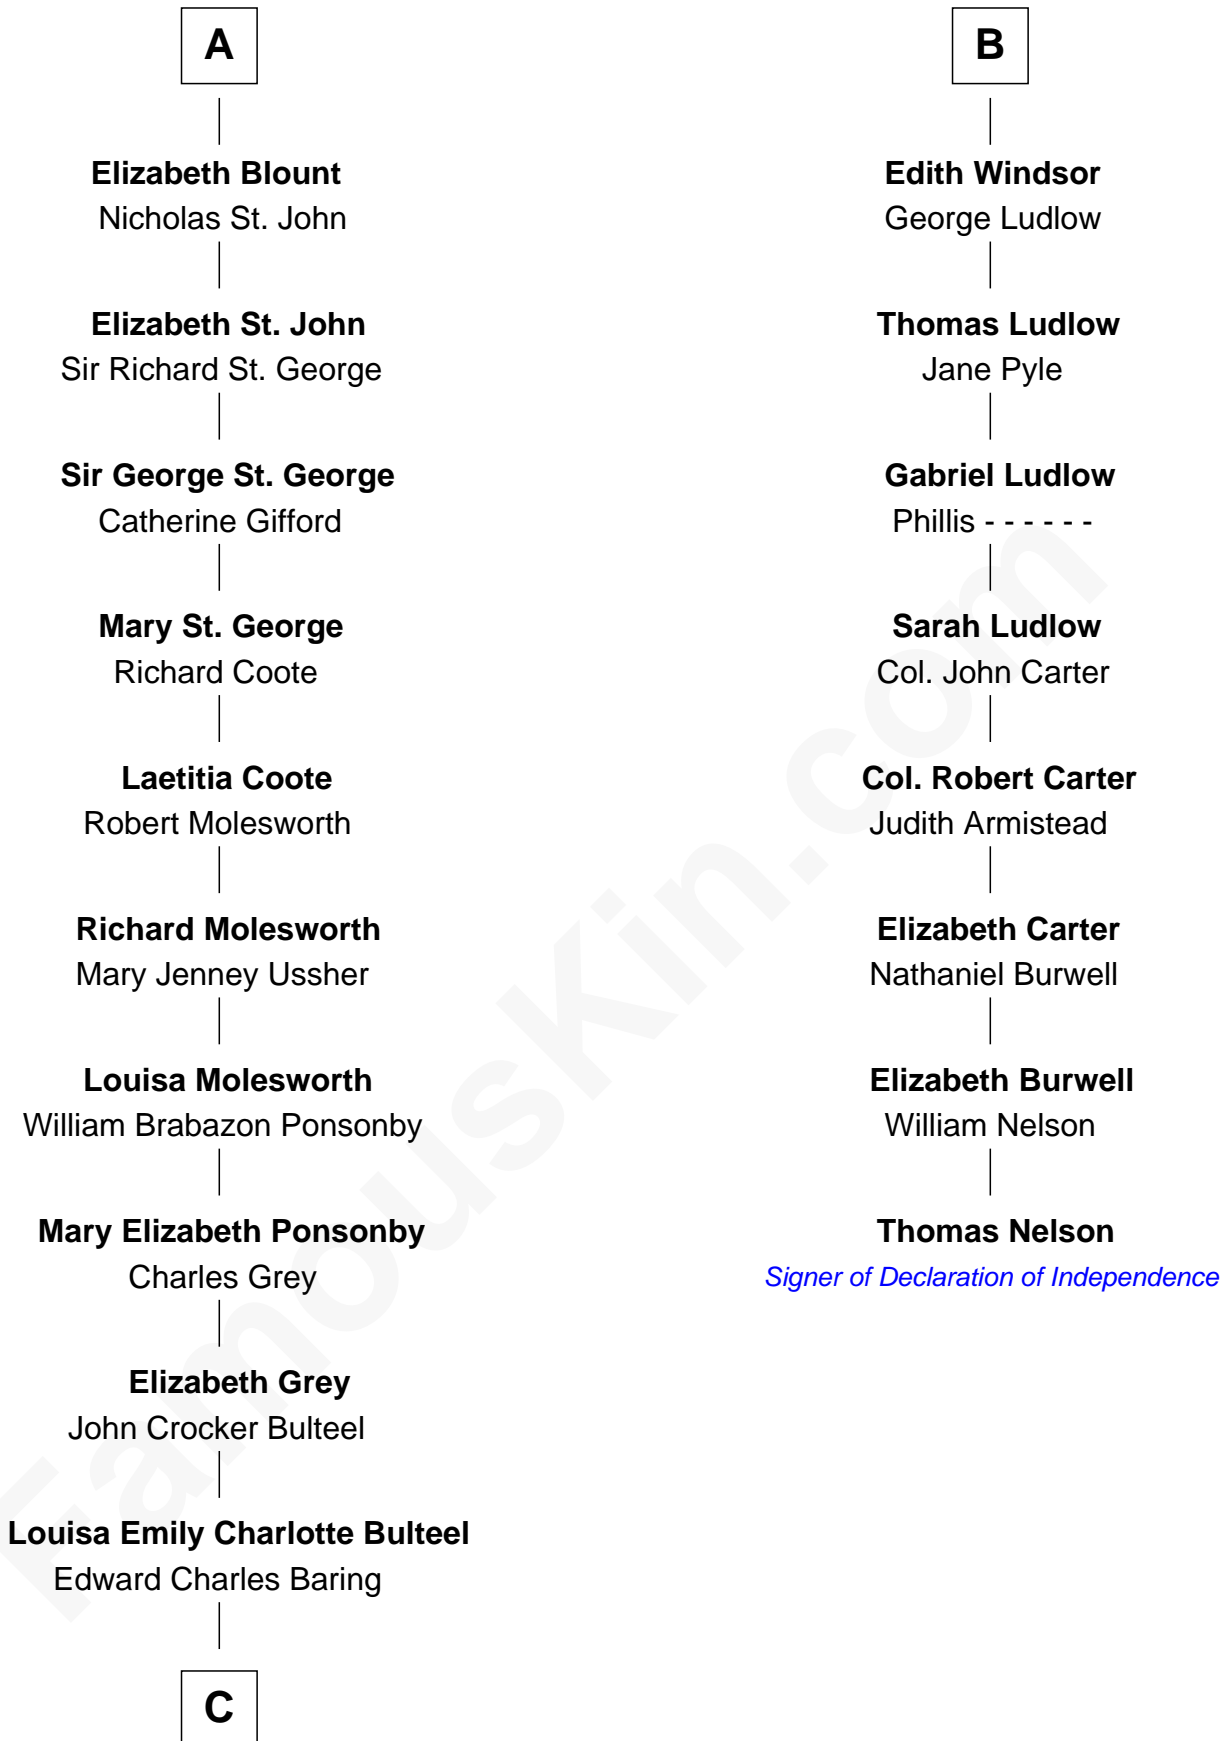

# FamousKin.com Relationship Chart of

**Prince William**

*Prince of Wales*

14th cousin 7 times removed of

**Thomas Nelson**

*Signer of the Declaration of Independence*

**Sir Geoffrey de Gresley**

Margaret Gernon

Alice de Swynnerton

**Sir Nicholas de Gresley**

Thomasine de Wastneys

**Sir Thomas de Gresley**

Margaret Walsh

**Margaret de Gresley**

Sir Thomas Blount

**Sir Walter Blount**

Helena Byron

**Sir William Blount**

Margaret Echyngnam

**Elizabeth Blount**

Sir Andrews de Windsor

**B**

**C**

—  
**Margaret Baring**

Charles Robert Spencer

—  
**Albert Edward John Spencer**

Cynthia Elinor Beatrix Hamilton

—  
**Edward John Spencer**

Frances Ruth Burke Roche

—  
**Princess Diana Frances Spencer**

Charles III, King of the United Kingdom