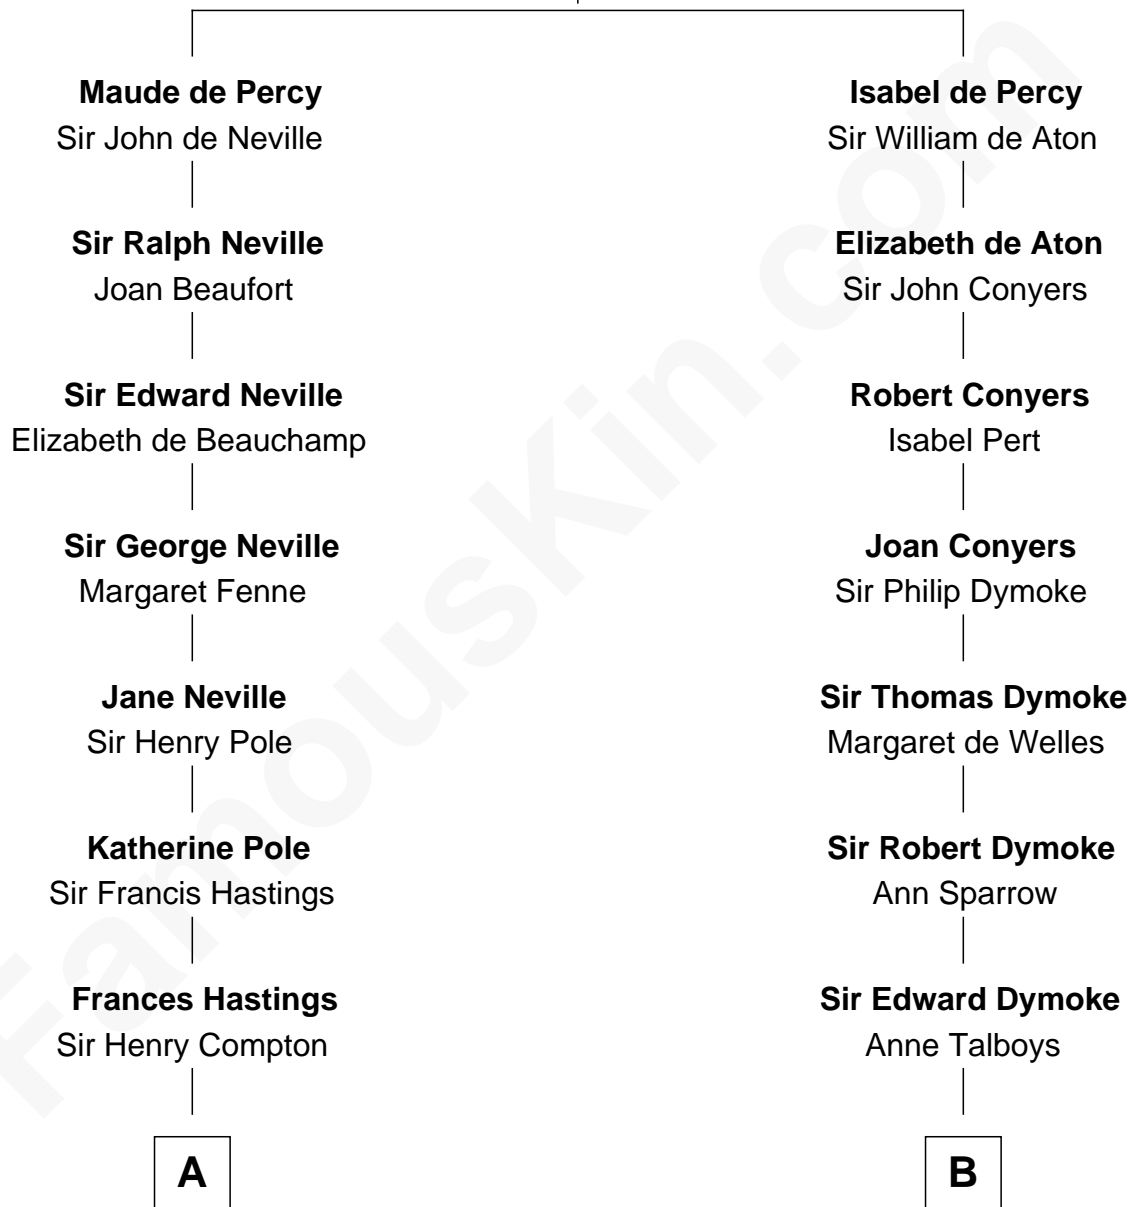

FamousKin.com Relationship Chart of

Prince William

Prince of Wales

13th cousin 6 times removed of

Thomas Nelson

Signer of the Declaration of Independence

Sir Henry de Percy

Idoine de Clifford

C

—
Edward John Spencer
Frances Ruth Burke Roche

—
Princess Diana Frances Spencer
Charles III, King of the United Kingdom

—
Prince William
Prince of Wales

FamousKin.com