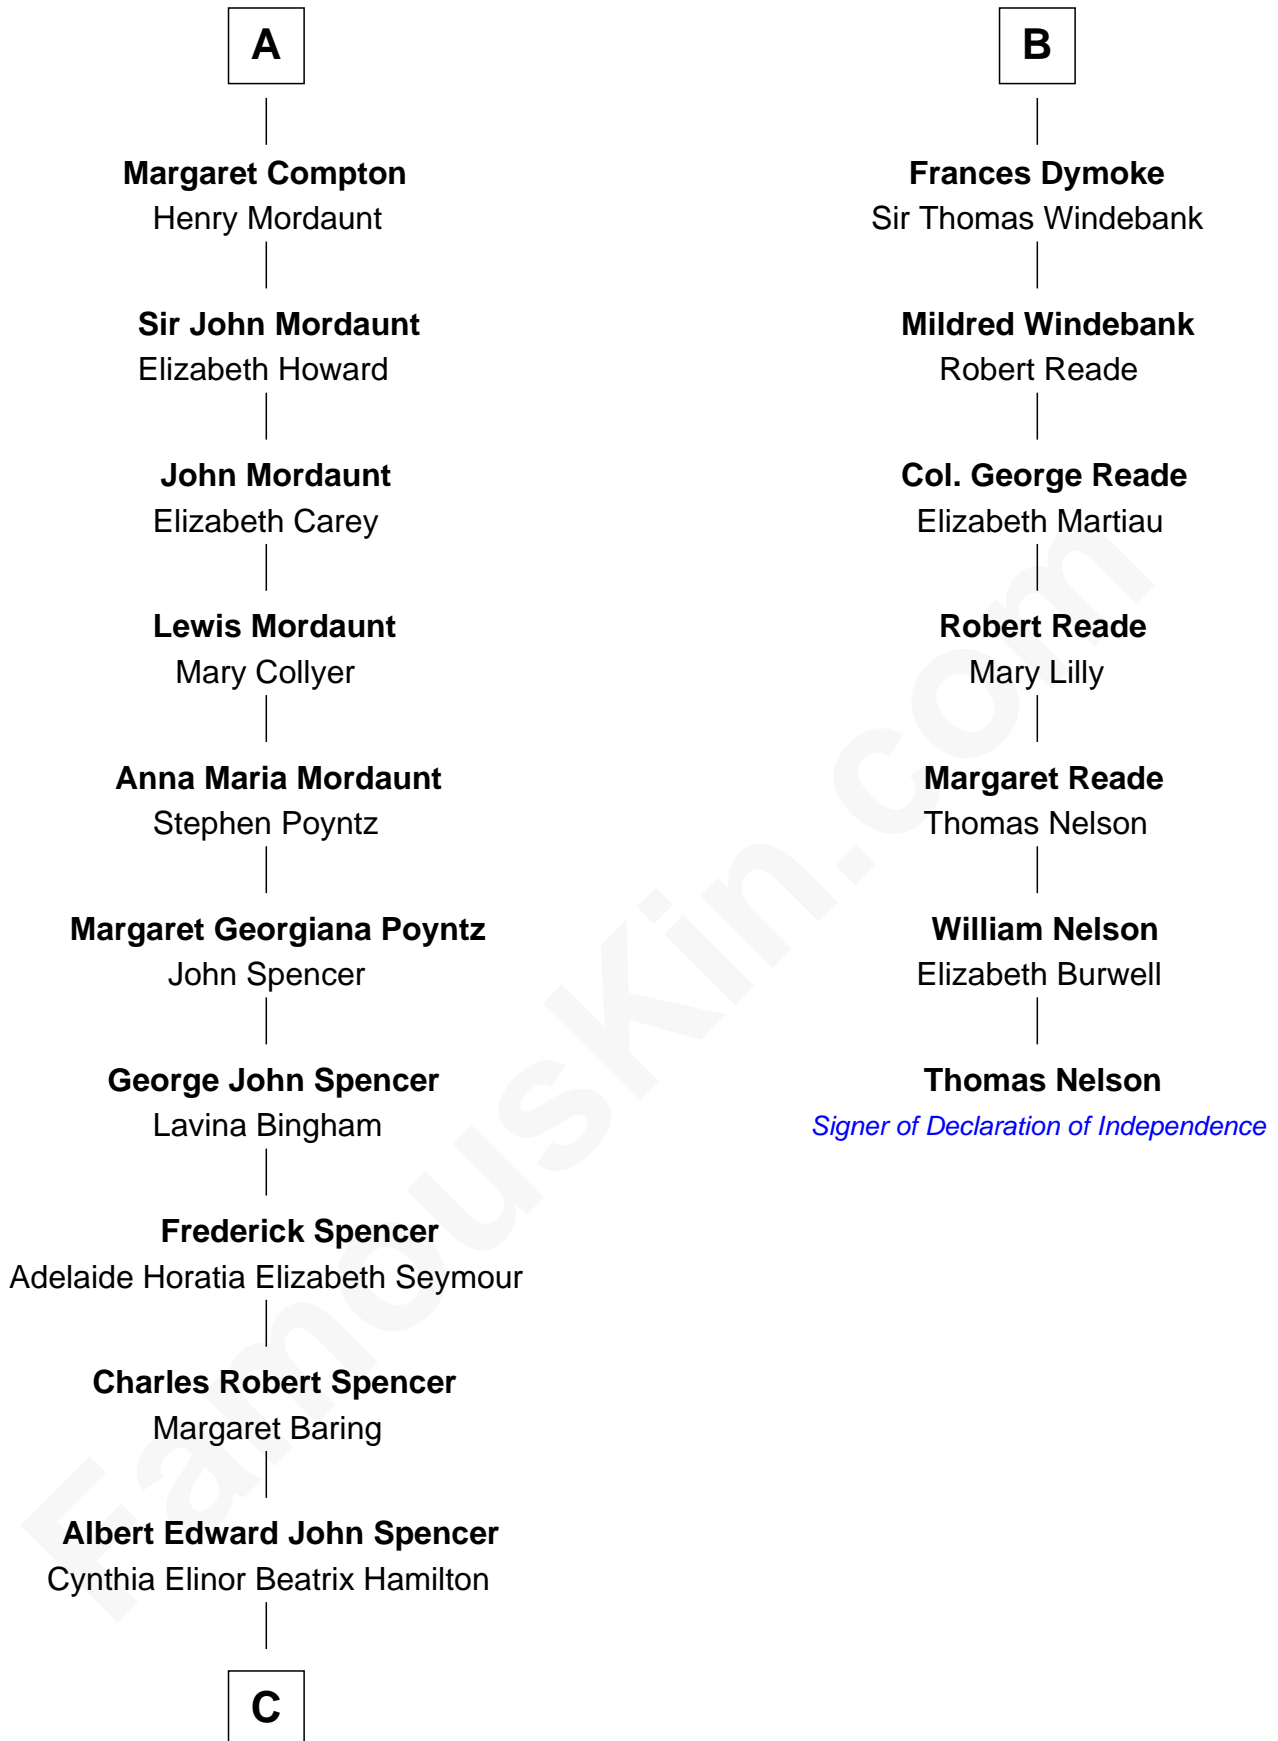

FamousKin.com Relationship Chart of

Prince William

Prince of Wales

13th cousin 6 times removed of

Thomas Nelson

Signer of the Declaration of Independence

Sir Henry de Percy

Idoine de Clifford

C

—
Edward John Spencer
Frances Ruth Burke Roche

—
Princess Diana Frances Spencer
Charles III, King of the United Kingdom

—
Prince William
Prince of Wales

FamousKin.com