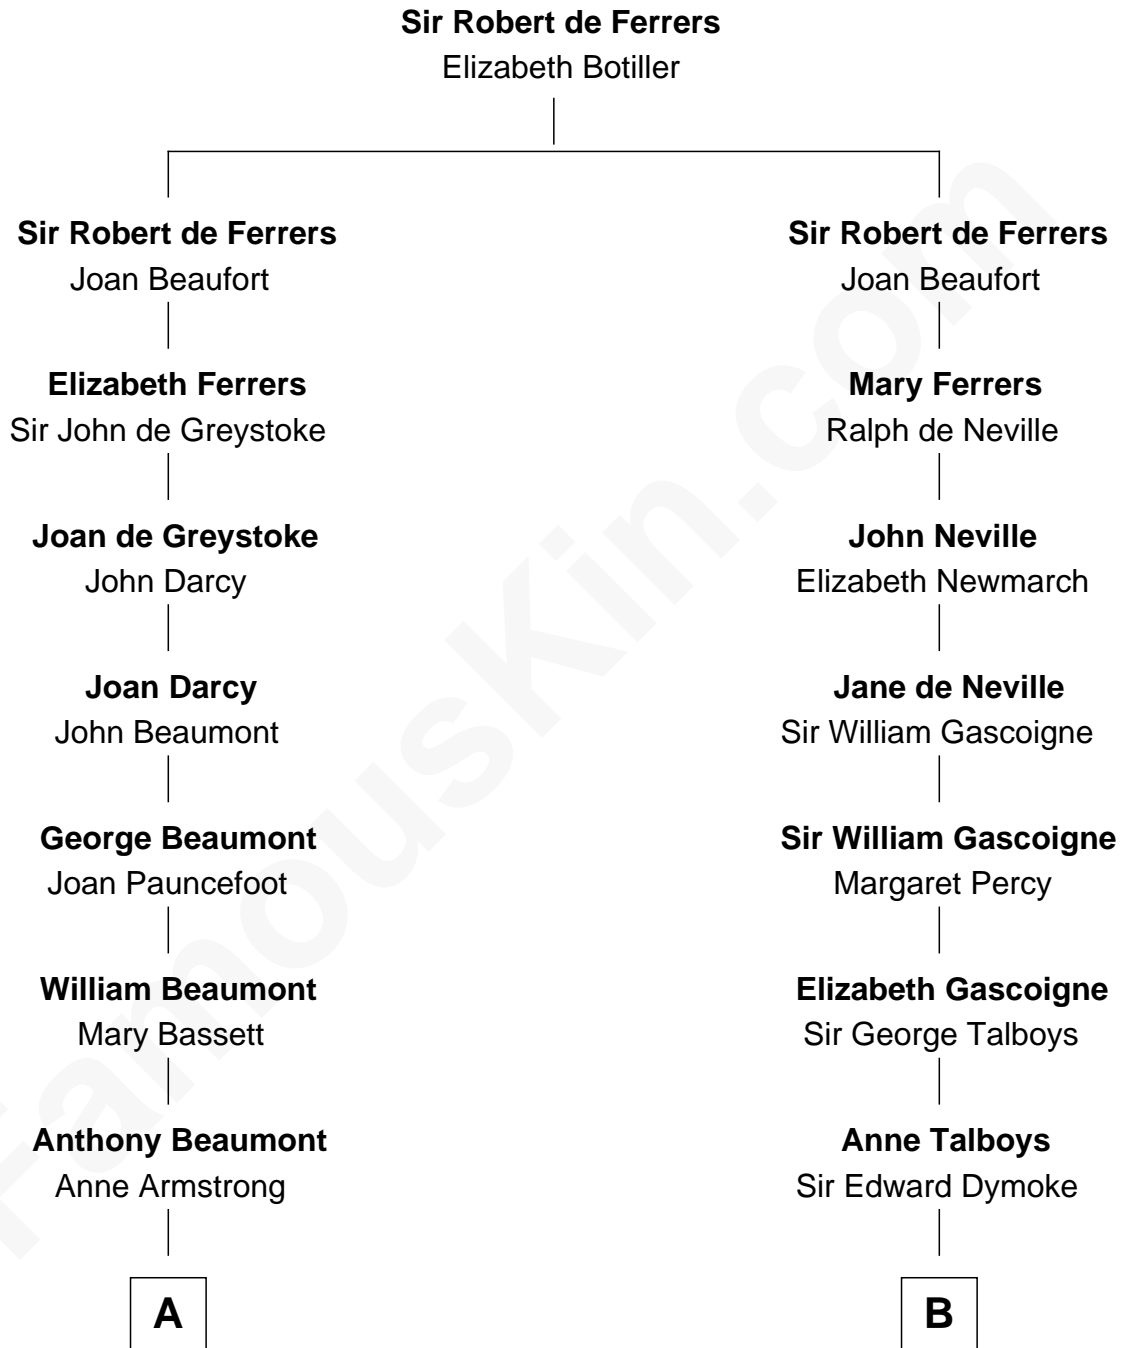

FamousKin.com
Relationship Chart of
Prince William
Prince of Wales

13th cousin 7 times removed of

Thomas Nelson
Signer of the Declaration of Independence

C

Cynthia Elinor Beatrix Hamilton

Albert Edward John Spencer

Edward John Spencer

Frances Ruth Burke Roche

Princess Diana Frances Spencer

Charles III, King of the United Kingdom

Prince William

Prince of Wales

FamousKin.com