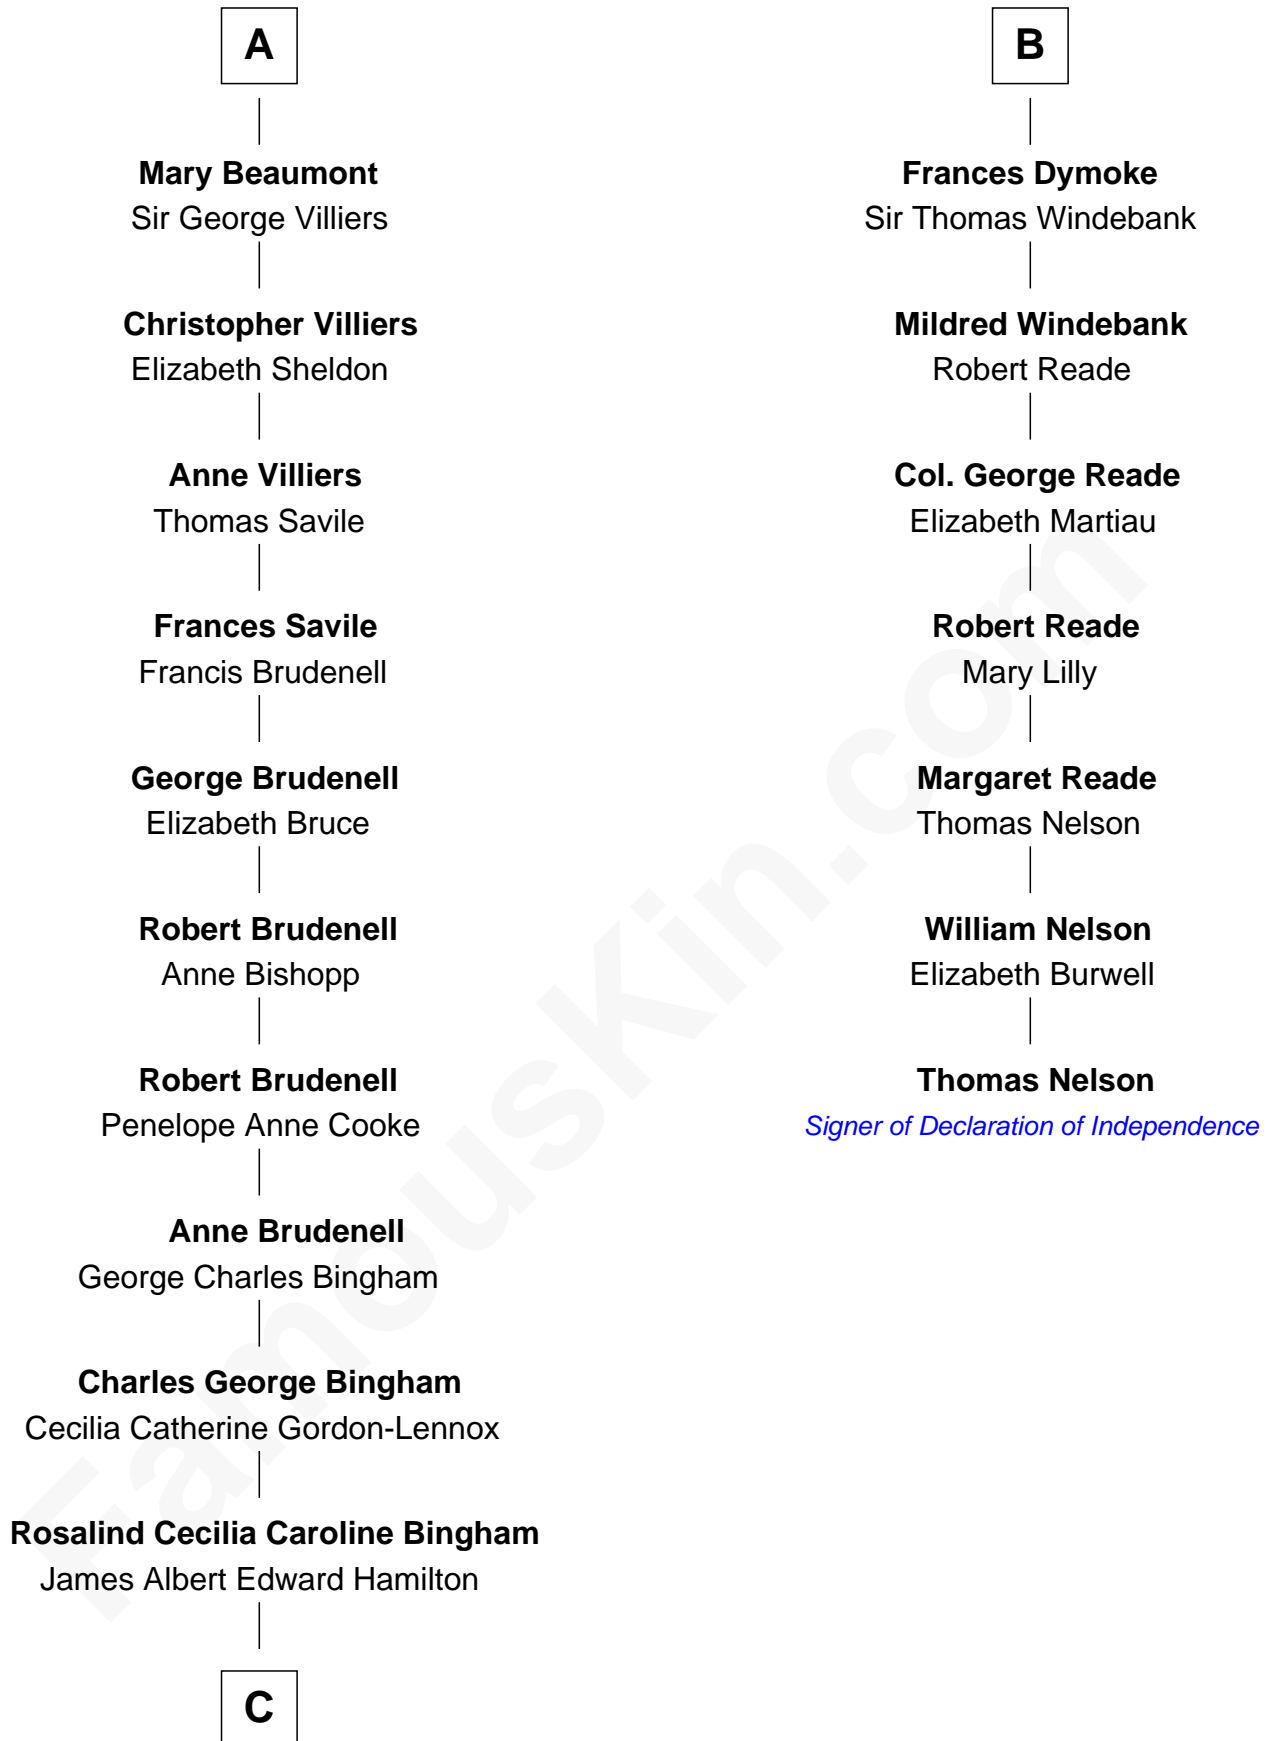

FamousKin.com
Relationship Chart of
Prince William
Prince of Wales

13th cousin 7 times removed of

Thomas Nelson
Signer of the Declaration of Independence

C

Cynthia Elinor Beatrix Hamilton

Albert Edward John Spencer

Edward John Spencer

Frances Ruth Burke Roche

Princess Diana Frances Spencer

Charles III, King of the United Kingdom

Prince William

Prince of Wales

FamousKin.com