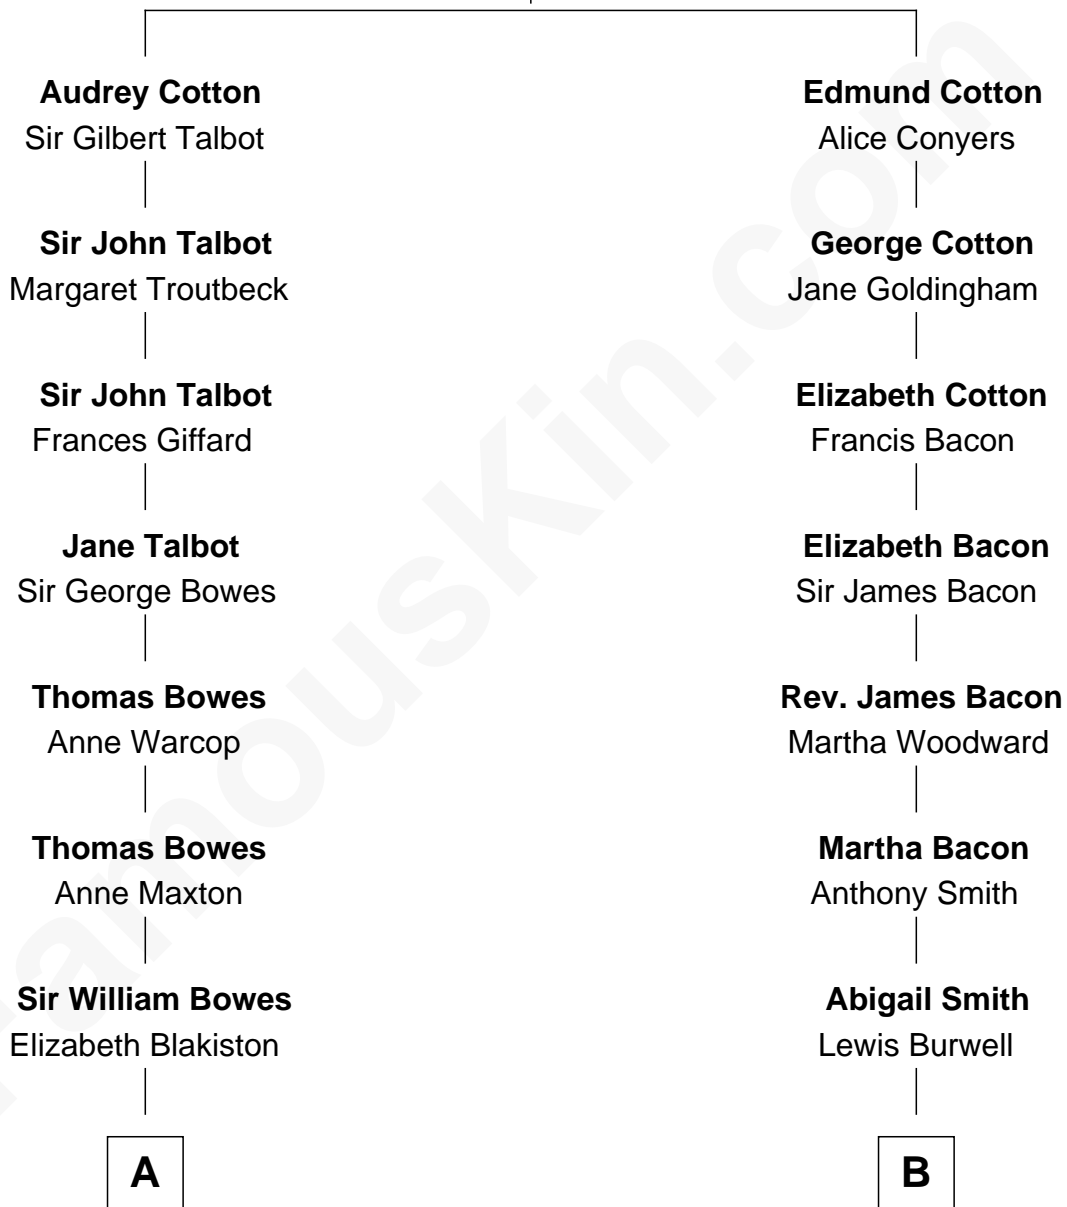

# FamousKin.com Relationship Chart of

**Prince William**

*Prince of Wales*

9th cousin 7 times removed of

**Thomas Nelson**

*Signer of the Declaration of Independence*

**William Cotton**

Alice Abbott

**A**

**Sir George Bowes**

Mary Gilbert

**Mary Eleanor Bowes**

John Lyon

**Thomas Lyon-Bowes**

Mary Elizabeth L. R. Carpenter

**Thomas George Lyon-Bowes**

Charlotte Grimstead

**Claude Bowes-Lyon**

Frances Dora Smith

**Claude George Bowes-Lyon**

Cecilia Nina Cavendish-Bentinck

**Elizabeth Bowes-Lyon**

George VI, King of the United Kingdom

**Elizabeth II, Queen of the United Kingdom**