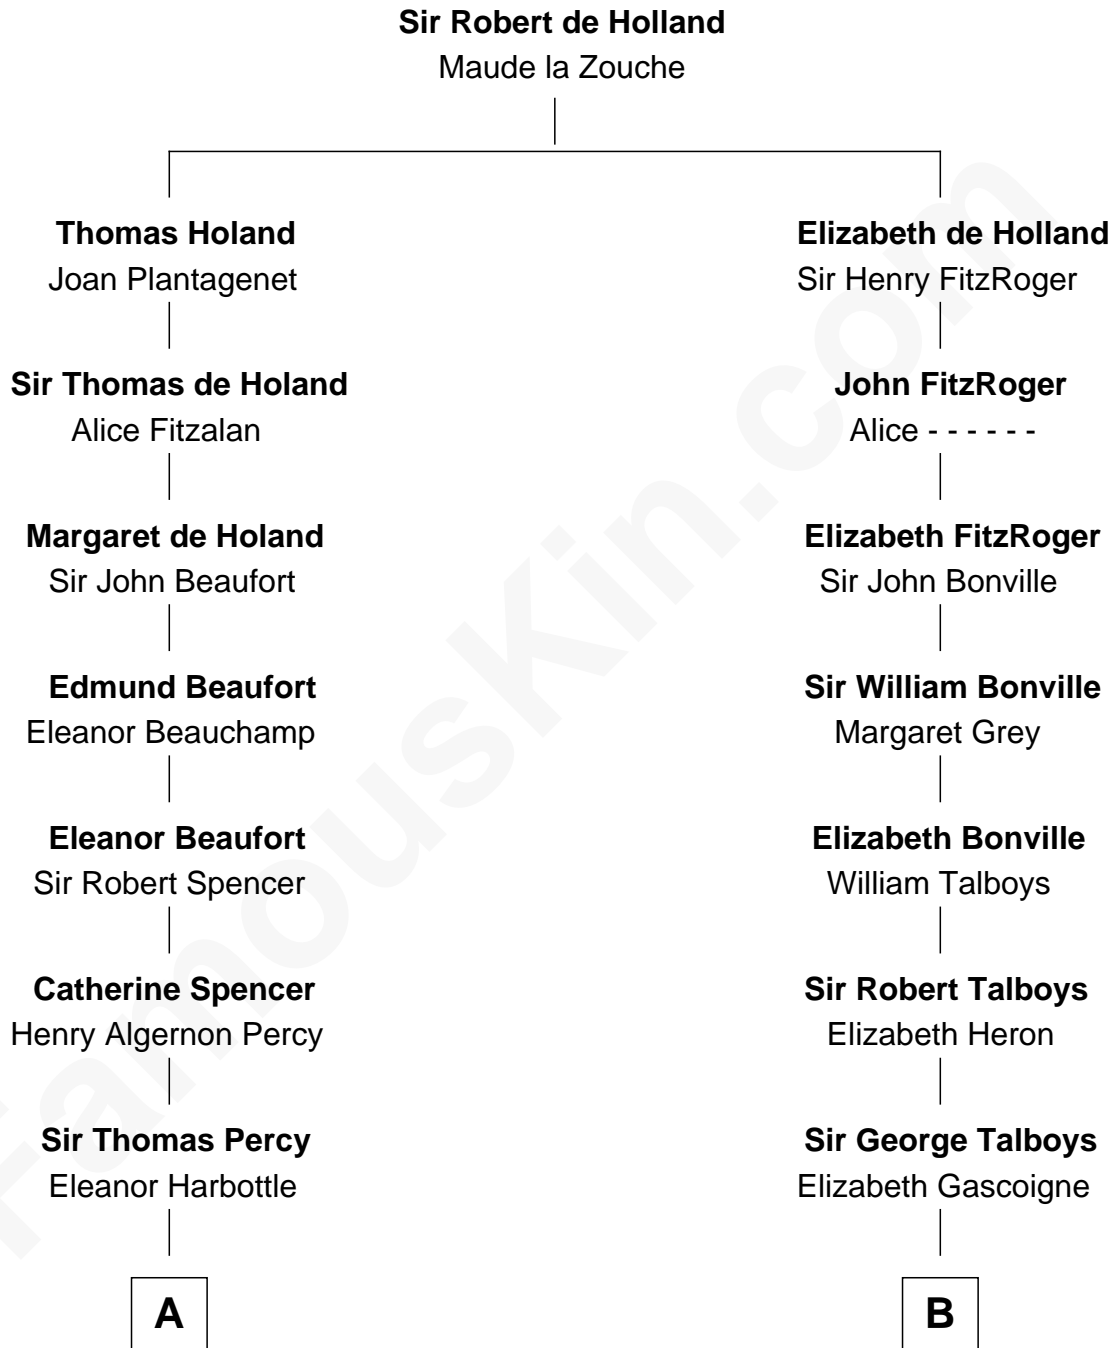

FamousKin.com
Relationship Chart of
Prince William
Prince of Wales

14th cousin 7 times removed of
Thomas Nelson
Signer of the Declaration of Independence

A

Henry Percy
Katherine Neville

Henry Percy
Dorothy Devereux

Dorothy Percy
Robert Sydney

Dorothy Sydney
Henry Spencer

Sir Robert Spencer
Ann Digby

Sir Charles Spencer
Anne Churchill

John Spencer
Georgiana Carolina Carteret

John Spencer
Margaret Georgiana Poyntz

George John Spencer
Lavina Bingham