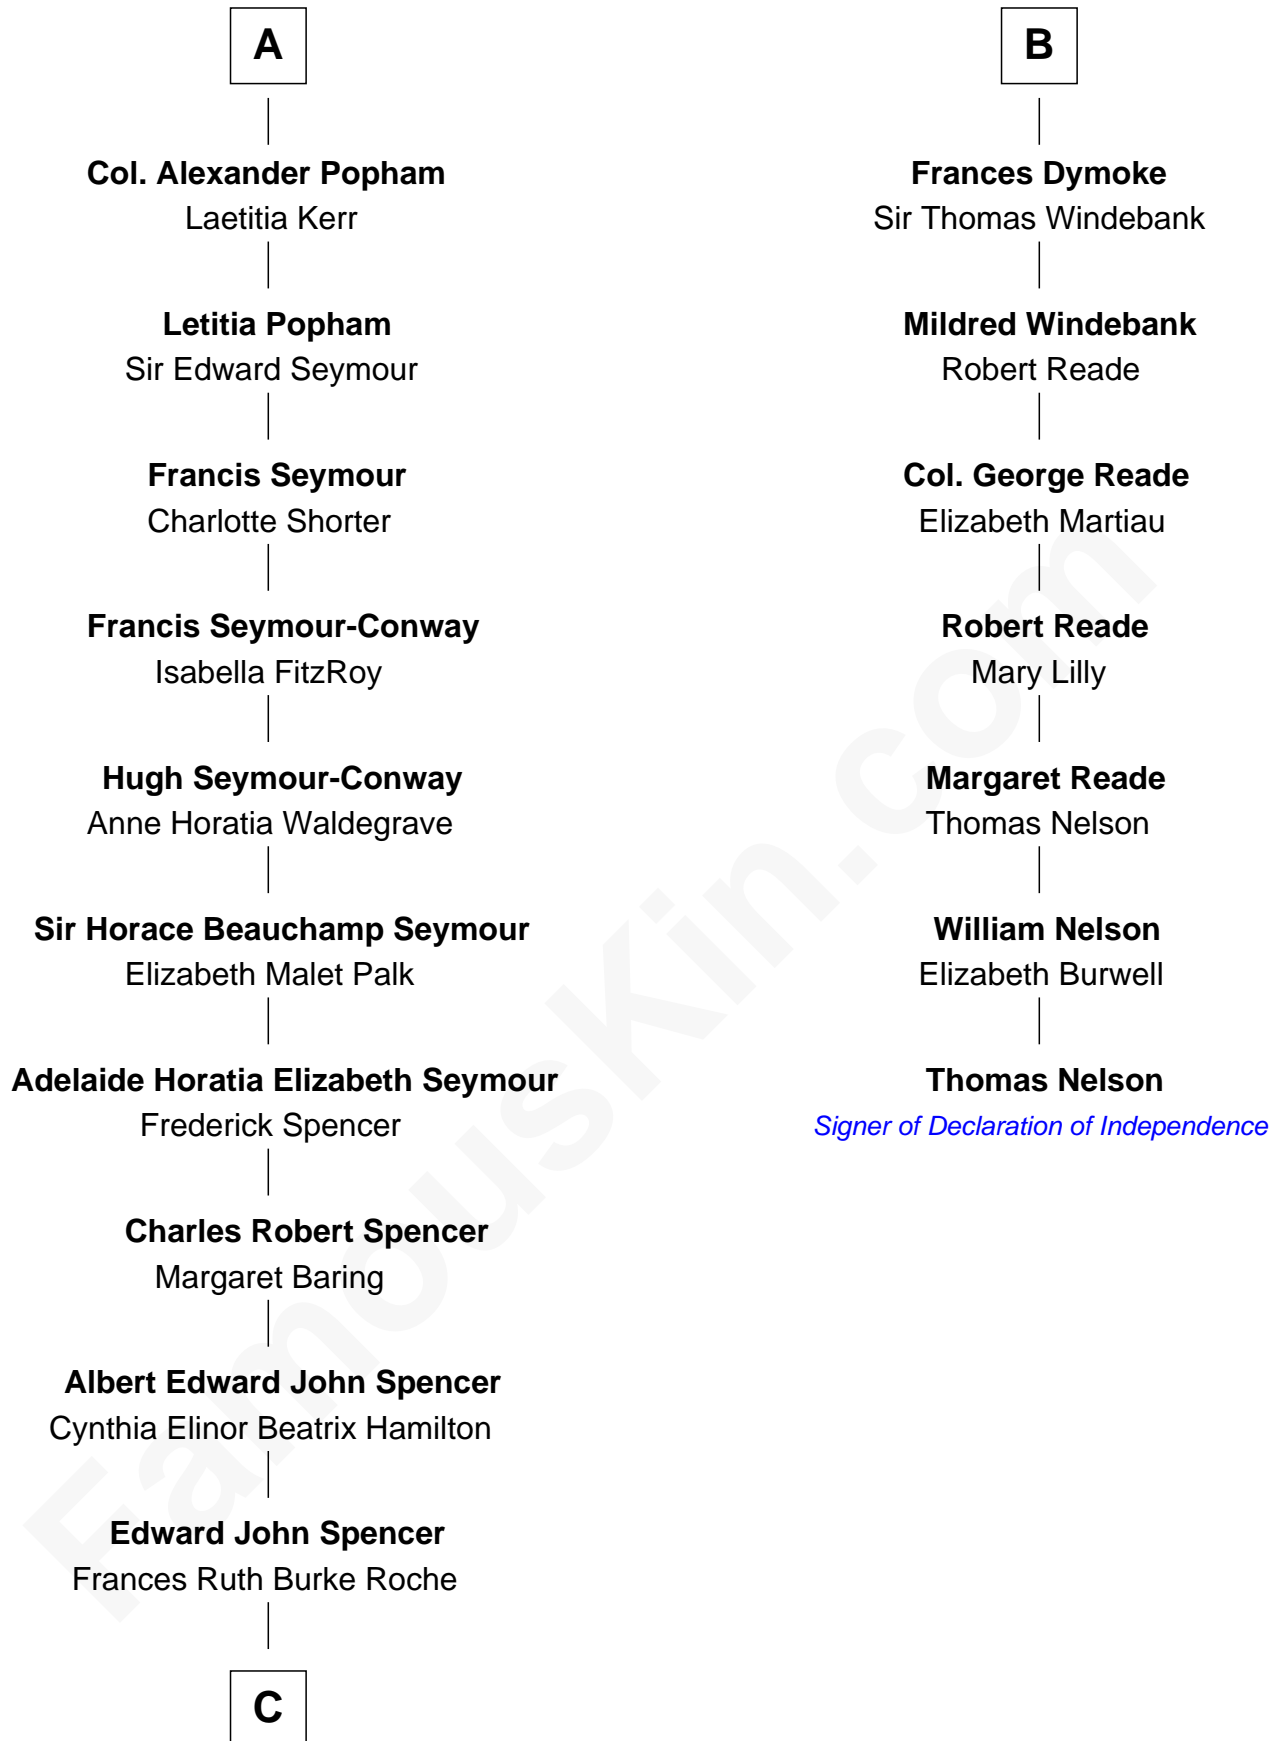

# FamousKin.com Relationship Chart of

**Prince William**

*Prince of Wales*

13th cousin 5 times removed of

**Thomas Nelson**

*Signer of the Declaration of Independence*

**Sir John de Clyvedon**

Emma - - - - -

Thomas de Berkeley

**Sir John Berkeley**

Elizabeth Betteshorne

**Eleanor Berkeley**

Sir Richard Poynings

**Eleanor Poynings**

Sir Henry Percy

**Margaret Percy**

Sir William Gascoigne

**Elizabeth Gascoigne**

Sir George Talboys

**Anne Talboys**

Sir Edward Dymoke

**B**

**C**

**Princess Diana Frances Spencer**  
Charles III, King of the United Kingdom

**Prince William**  
*Prince of Wales*

FamousKin.com