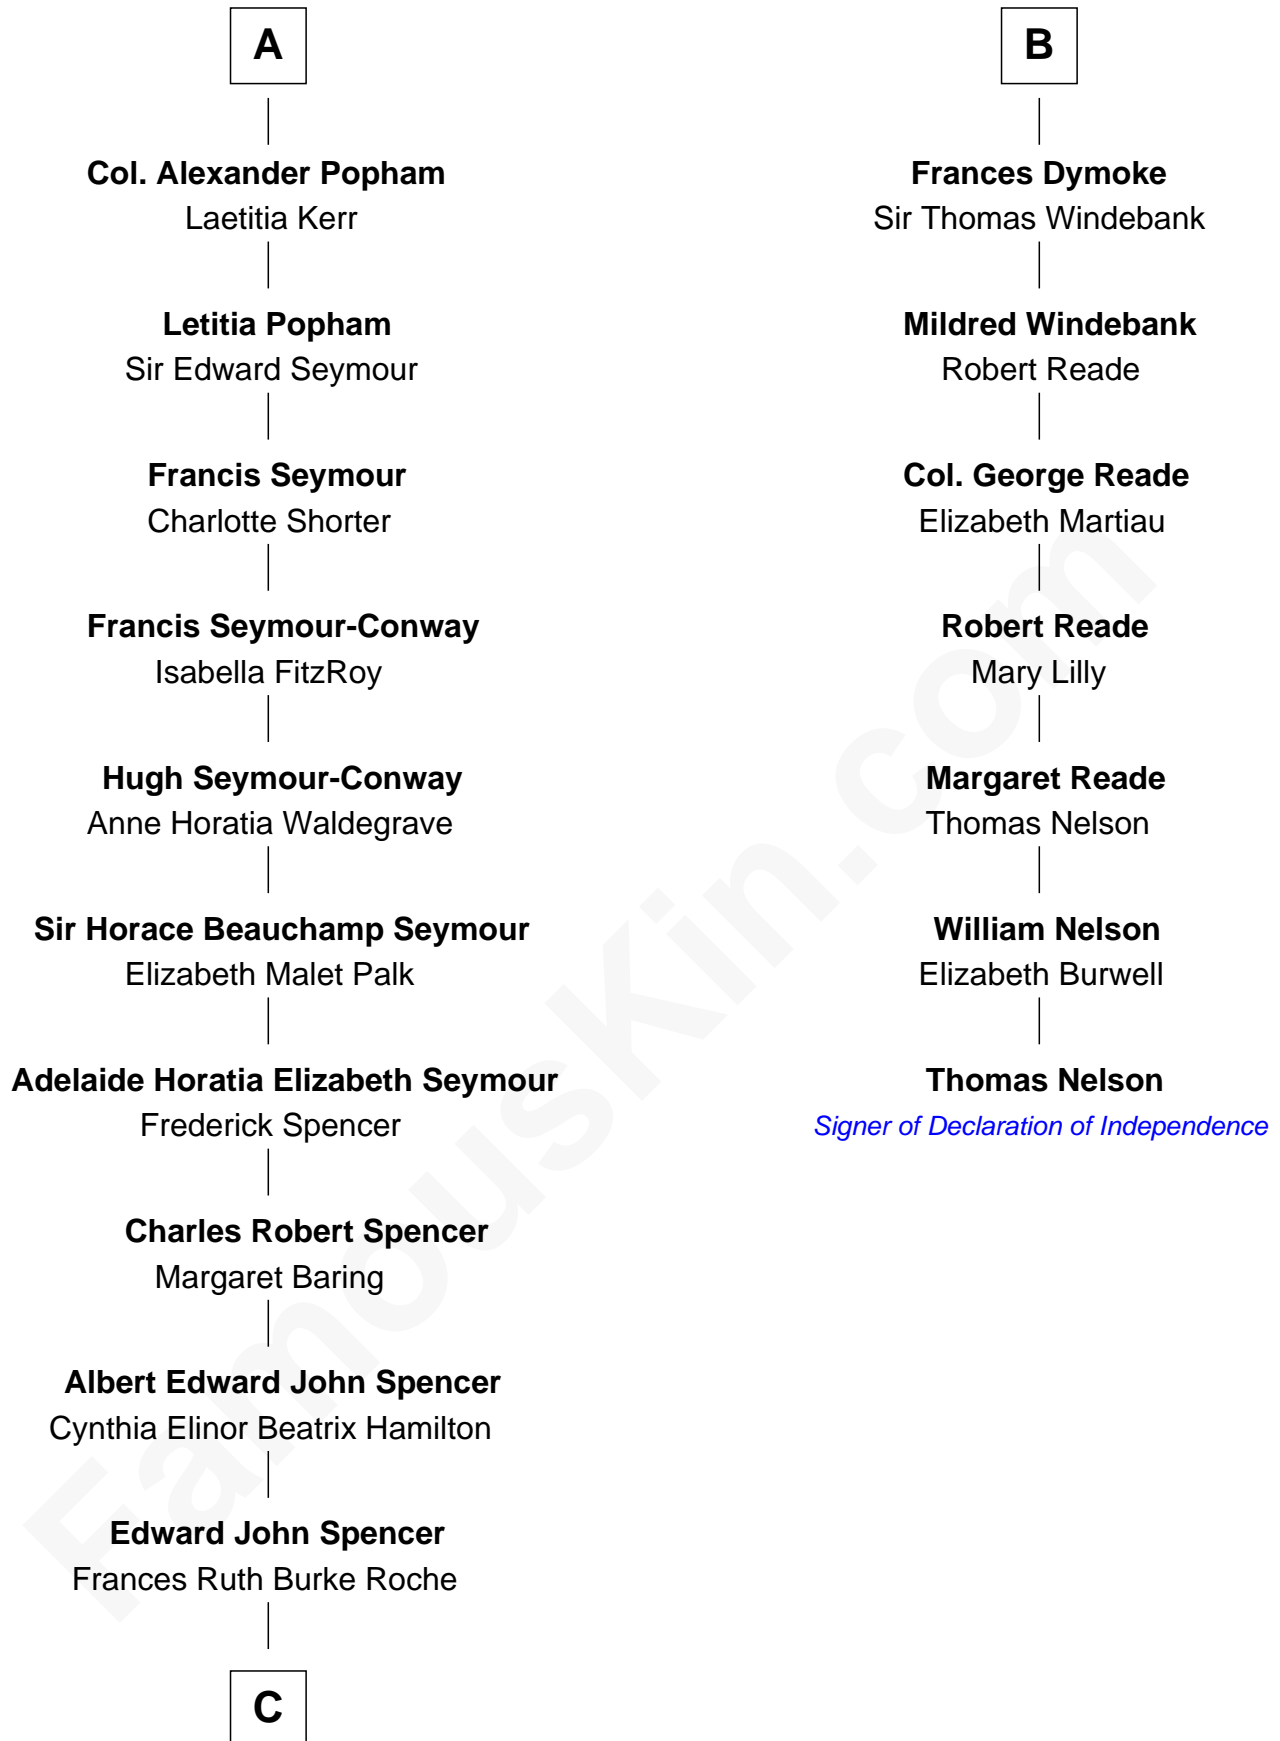

FamousKin.com Relationship Chart of

Prince William

Prince of Wales

13th cousin 5 times removed of

Thomas Nelson

Signer of the Declaration of Independence

Sir Maurice de Berkeley

Eve la Zouche

Katherine de Clyvedon

Sir John Berkeley

Elizabeth Betteshorne

Eleanor Berkeley

Sir Richard Poynings

Eleanor Poynings

Sir Henry Percy

Margaret Percy

Sir William Gascoigne

Elizabeth Gascoigne

Sir George Talboys

Anne Talboys

Sir Edward Dymoke

B

C

Princess Diana Frances Spencer
Charles III, King of the United Kingdom