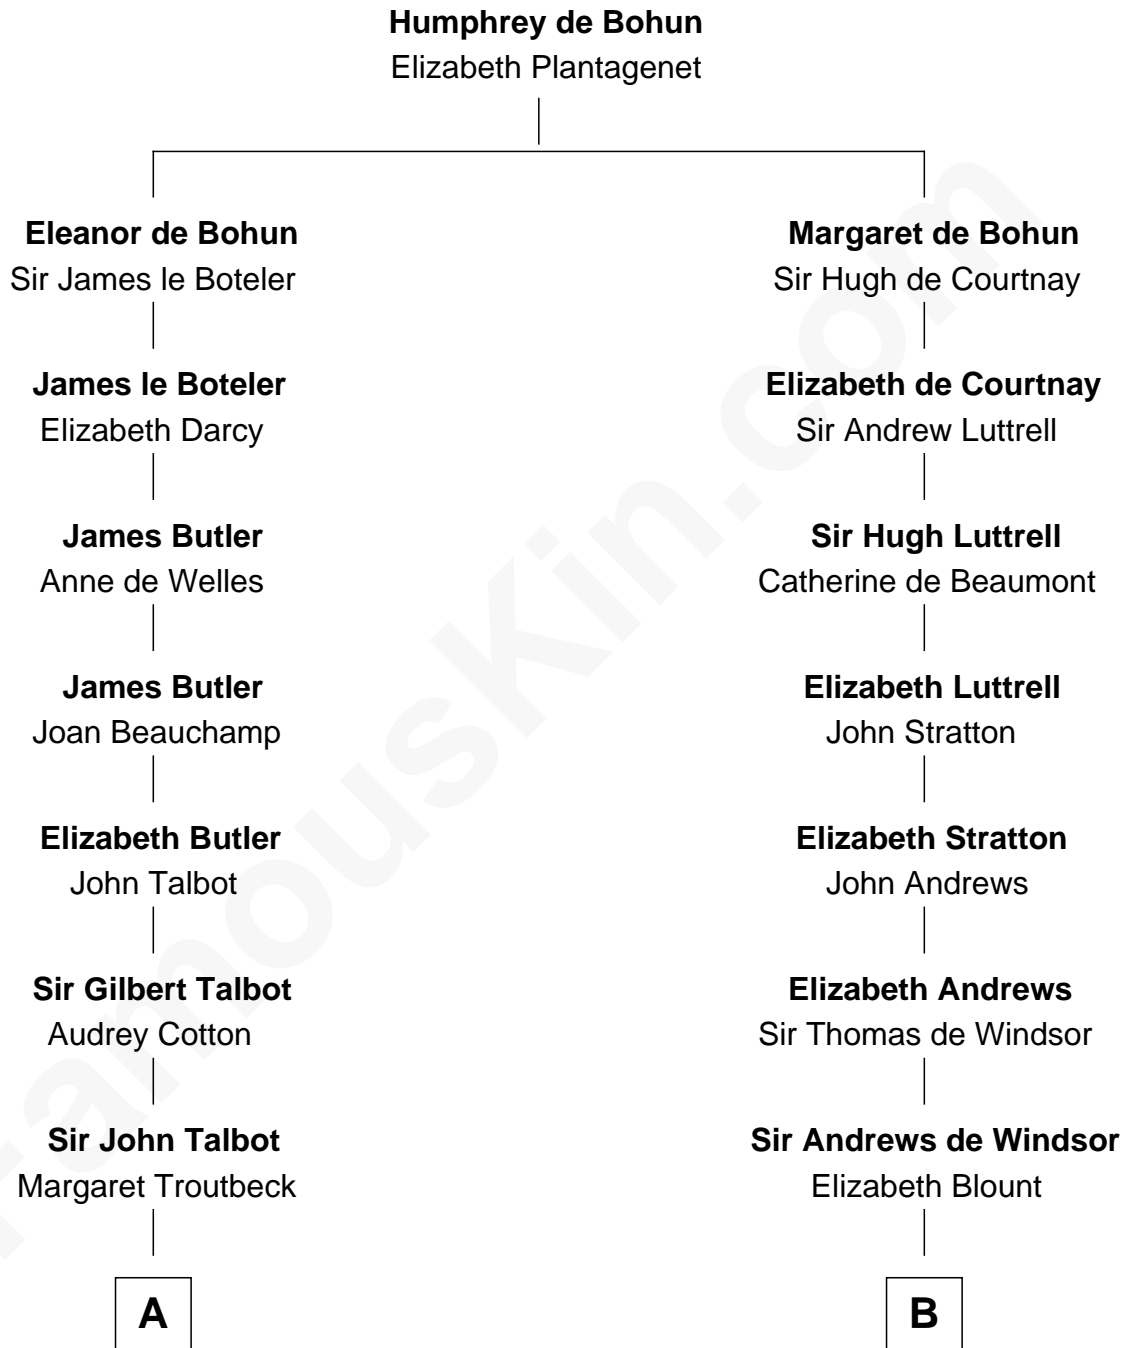

FamousKin.com
Relationship Chart of
Prince William
Prince of Wales

14th cousin 7 times removed of

Thomas Nelson
Signer of the Declaration of Independence

C

Claude George Bowes-Lyon
Cecilia Nina Cavendish-Bentinck

Elizabeth Bowes-Lyon
George VI, King of the United Kingdom

Elizabeth II, Queen of the United Kingdom
Prince Philip of Edinburgh

Charles III, King of the United Kingdom
Princess Diana Frances Spencer

Prince William
Prince of Wales