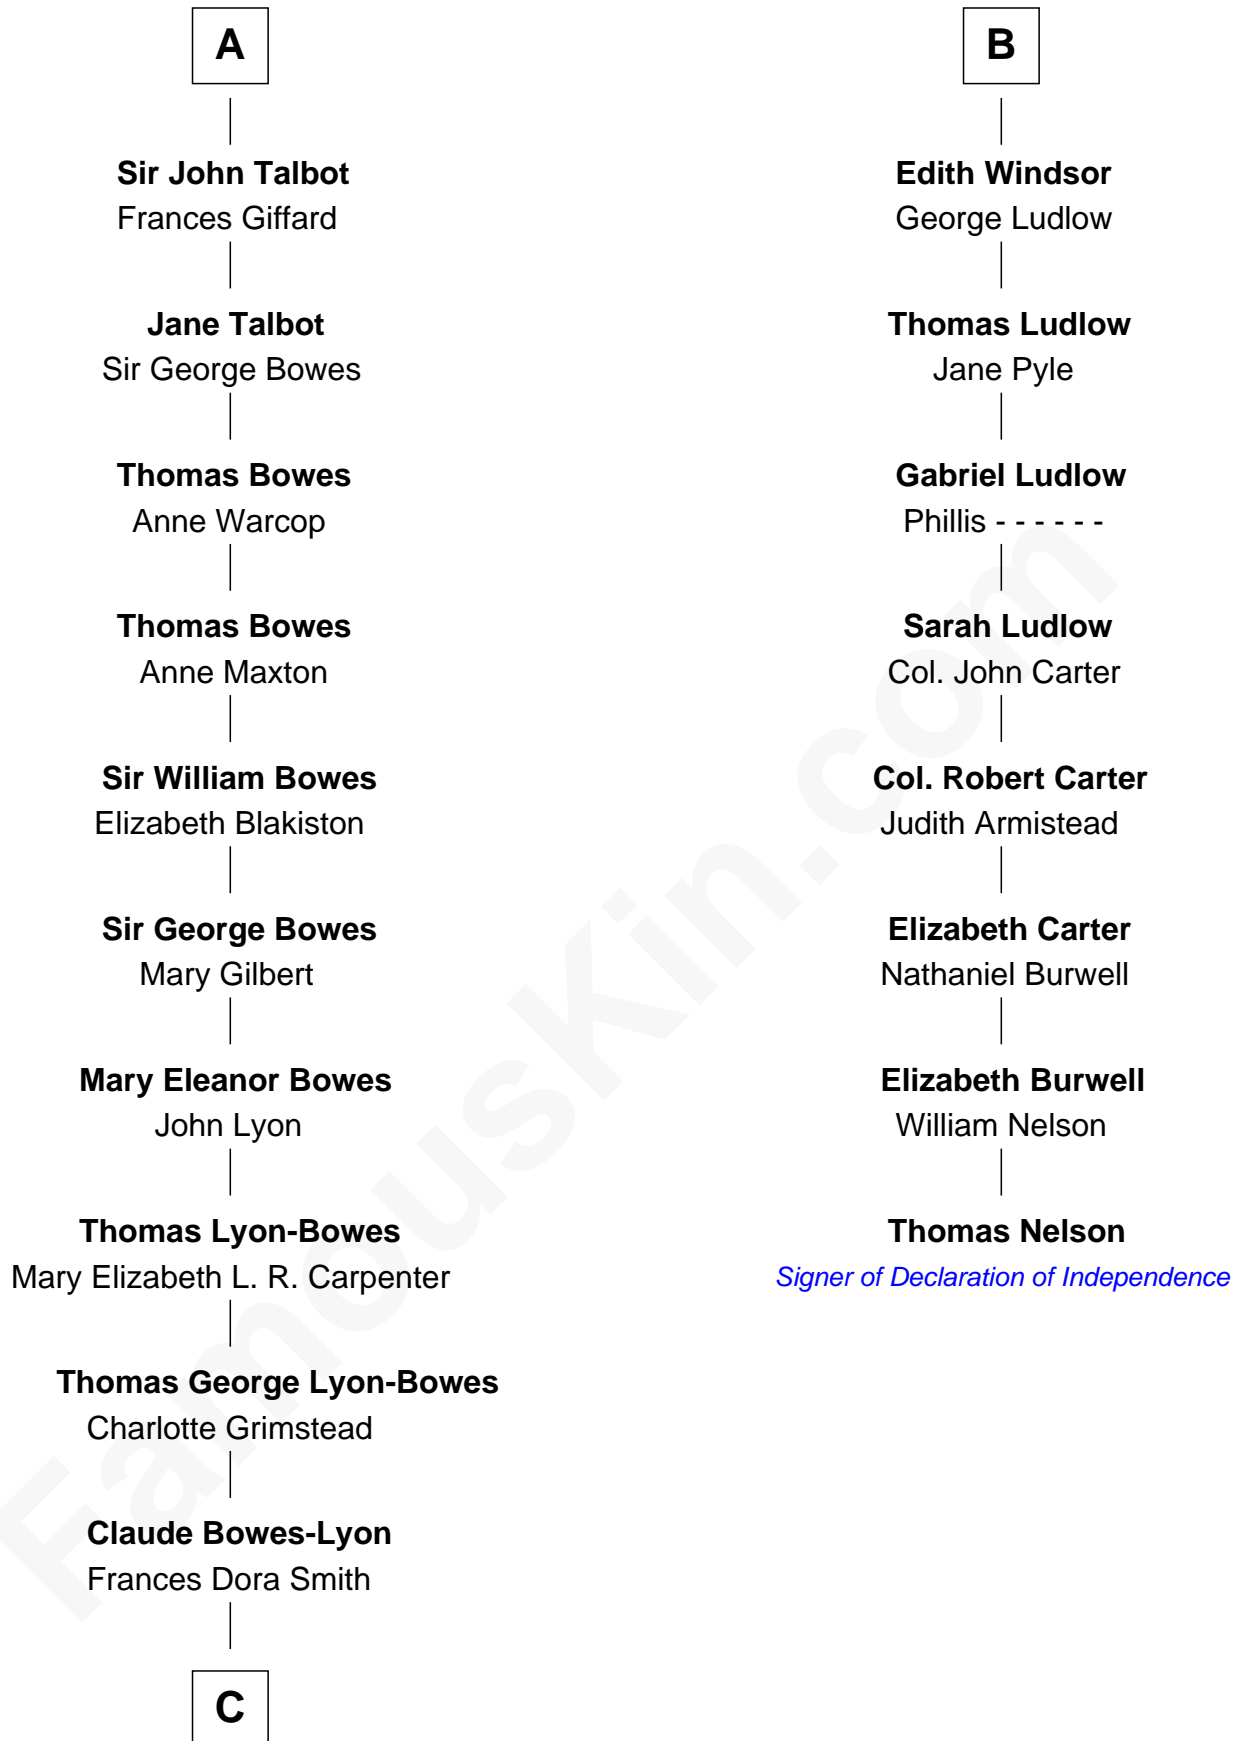

FamousKin.com
Relationship Chart of
Prince William
Prince of Wales

14th cousin 7 times removed of

Thomas Nelson
Signer of the Declaration of Independence

C

Claude George Bowes-Lyon
Cecilia Nina Cavendish-Bentinck

Elizabeth Bowes-Lyon
George VI, King of the United Kingdom

Elizabeth II, Queen of the United Kingdom
Prince Philip of Edinburgh

Charles III, King of the United Kingdom
Princess Diana Frances Spencer

Prince William
Prince of Wales