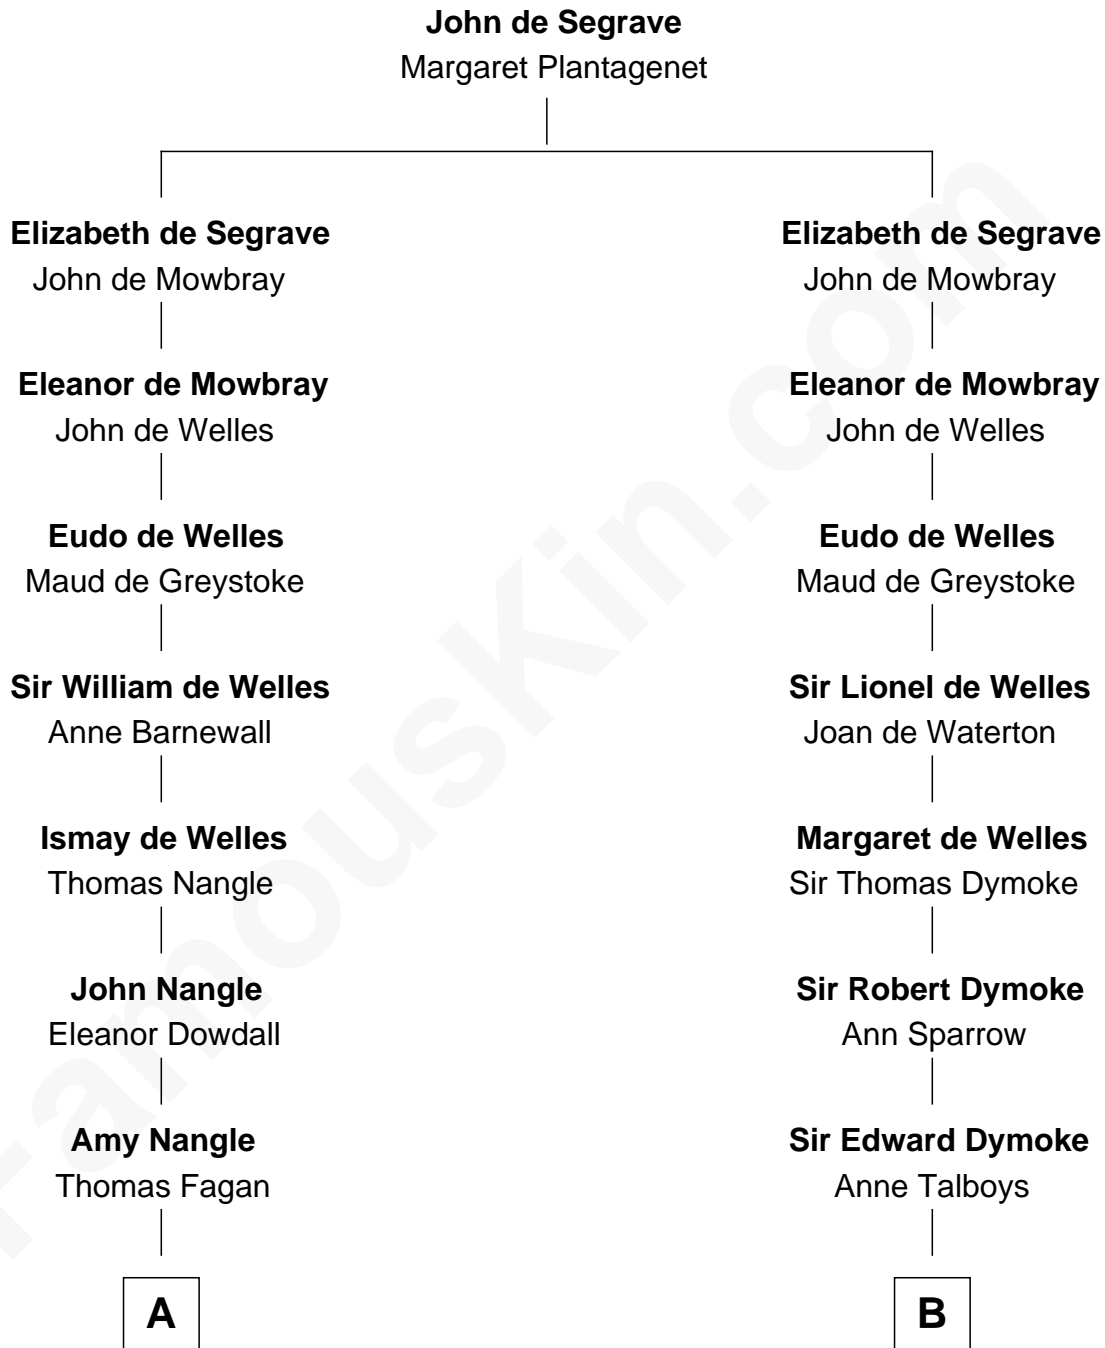

FamousKin.com Relationship Chart of

Prince William

Prince of Wales

13th cousin 7 times removed of

Thomas Nelson

Signer of the Declaration of Independence

A

Richard Fagan
Cecily Holmes

John Fagan
Alice Segrave

John Fagan
Beale Knowles

Christopher Fagan
Mary Nagle

Patrick Fagan
Christiana FitzMaurice

Christopher Alexander Fagan
Hyacinthe Gabrielle Varis

Hyacinthe Gabrielle Fagan
Sir Richard Colley Wellesley