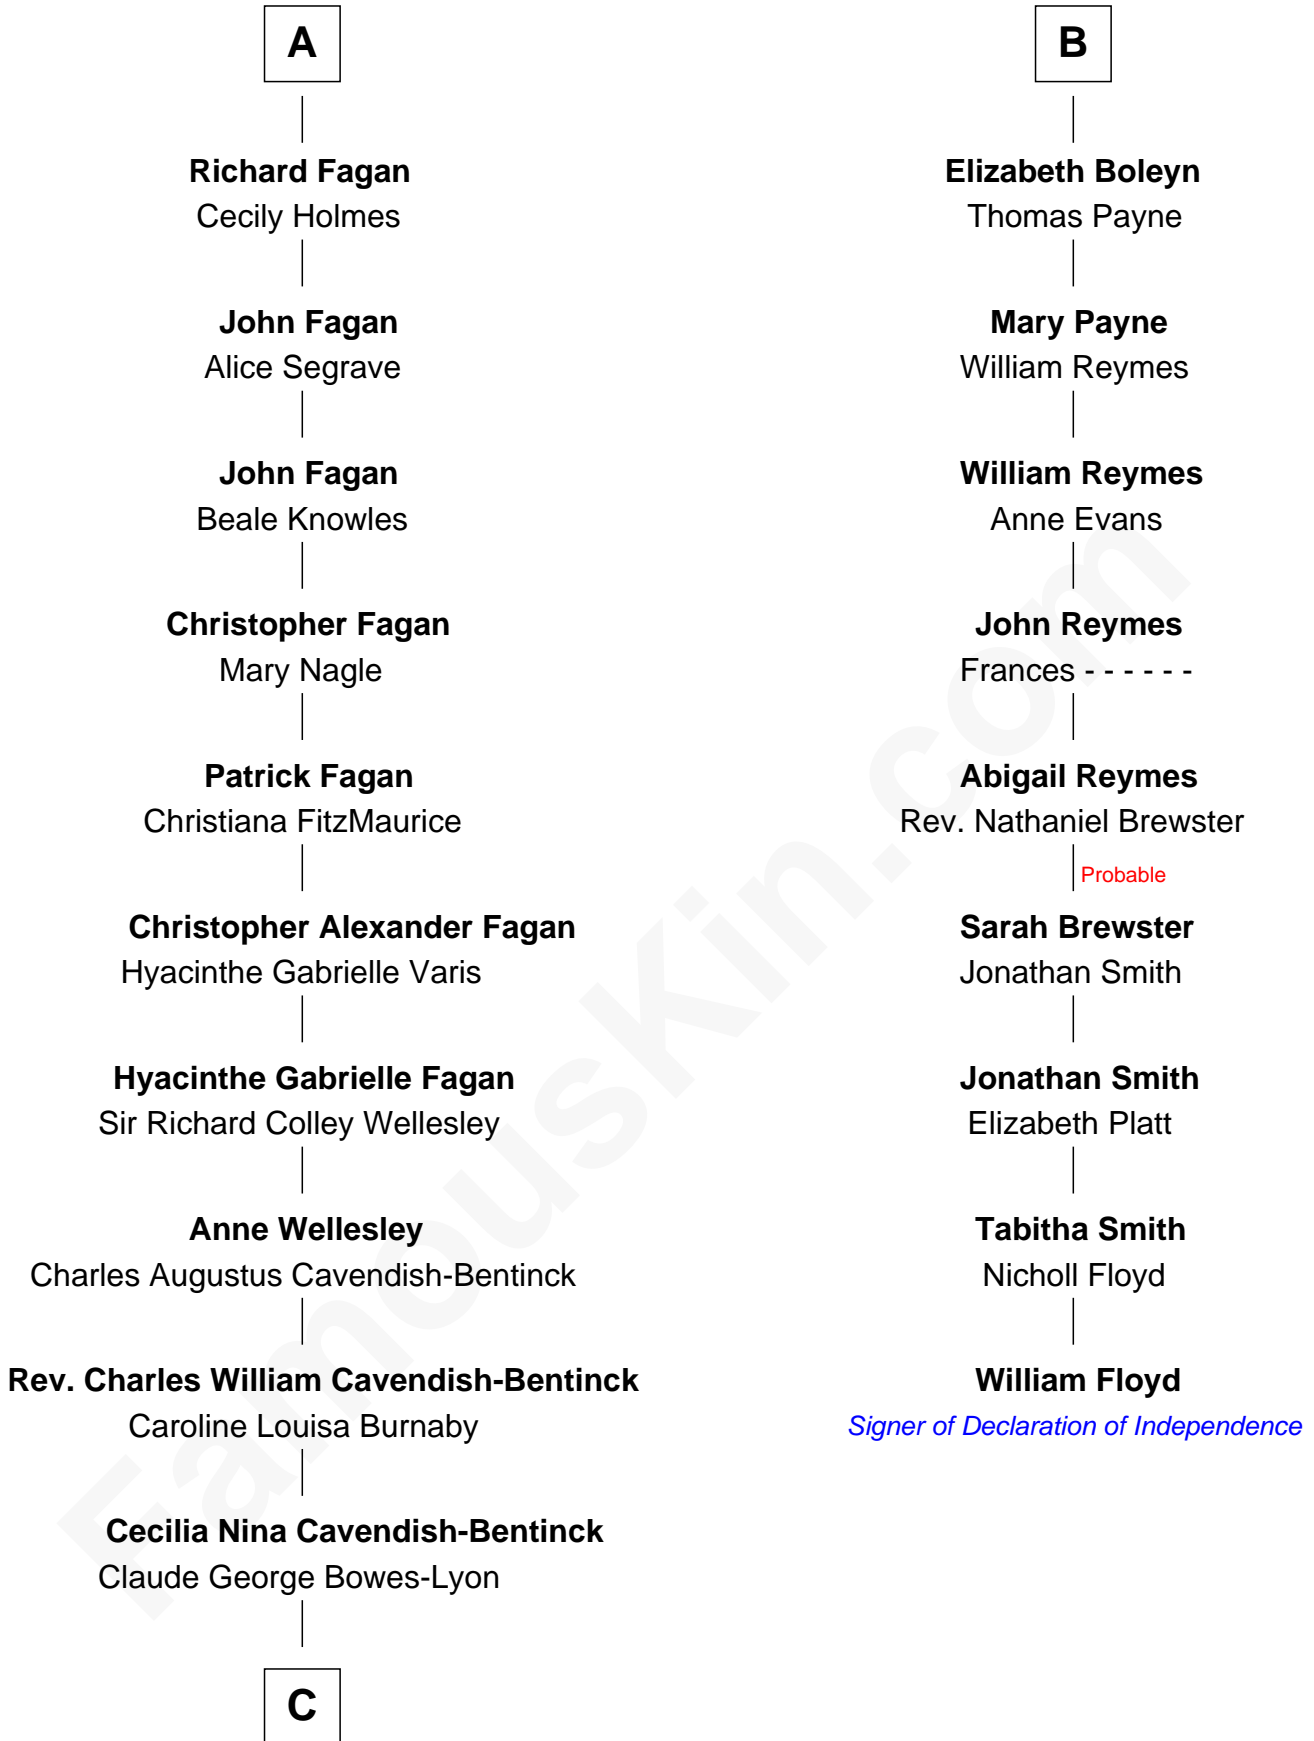

FamousKin.com Relationship Chart of

Prince William

Prince of Wales

15th cousin 5 times removed of

William Floyd

Signer of the Declaration of Independence

John de Mowbray

Joan of Lancaster

John de Mowbray
Elizabeth de Segrave

Eleanor de Mowbray
John de Welles

Eudo de Welles
Maud de Greystoke

Sir William de Welles
Anne Barnewall

Ismay de Welles
Thomas Nangle

John Nangle
Eleanor Dowdall

Amy Nangle
Thomas Fagan

A

John de Mowbray
Elizabeth de Segrave

Eleanor de Mowbray
John de Welles

Eudo de Welles
Maud de Greystoke

Sir Lionel de Welles
Joan de Waterton

Katherine de Welles
Robert Tempest

John Tempest

Anne Tempest
Sir Edward Boleyn

B

C

Elizabeth Bowes-Lyon

George VI, King of the United Kingdom

Elizabeth II, Queen of the United Kingdom

Prince Philip of Edinburgh

Charles III, King of the United Kingdom

Princess Diana Frances Spencer