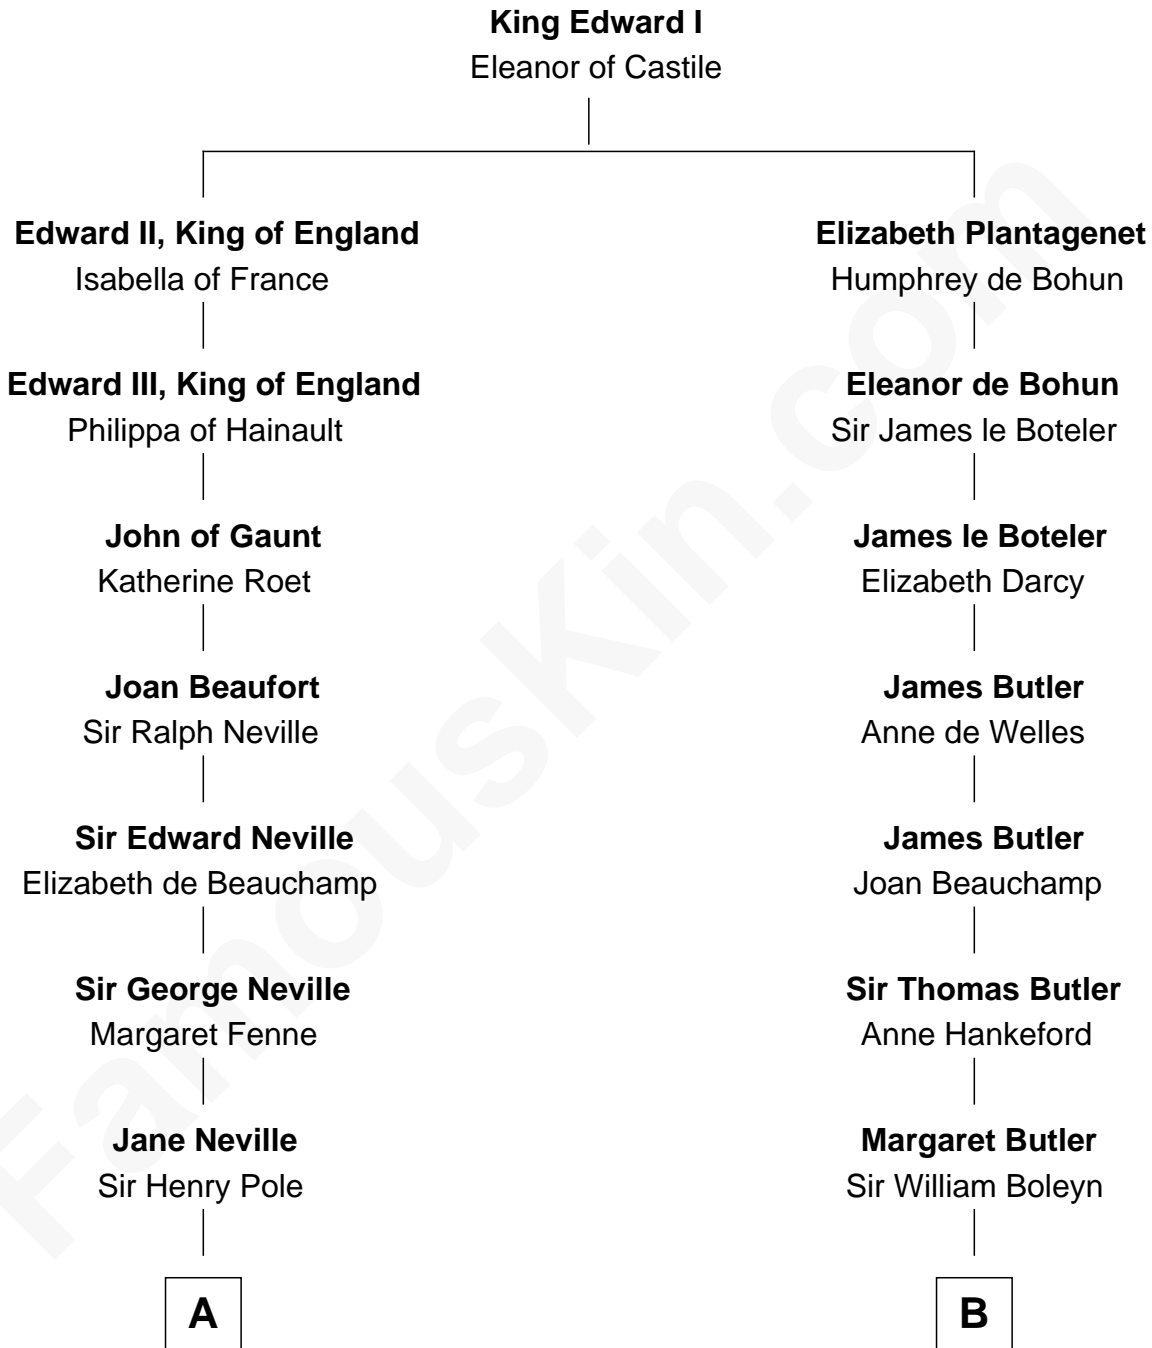

FamousKin.com

Relationship Chart of

Prince William

Prince of Wales

16th cousin 5 times removed of

William Floyd
Signer of the Declaration of Independence

C

—
Charles Robert Spencer

Margaret Baring

—
Albert Edward John Spencer

Cynthia Elinor Beatrix Hamilton

—
Edward John Spencer

Frances Ruth Burke Roche

—
Princess Diana Frances Spencer

Charles III, King of the United Kingdom

—
Prince William