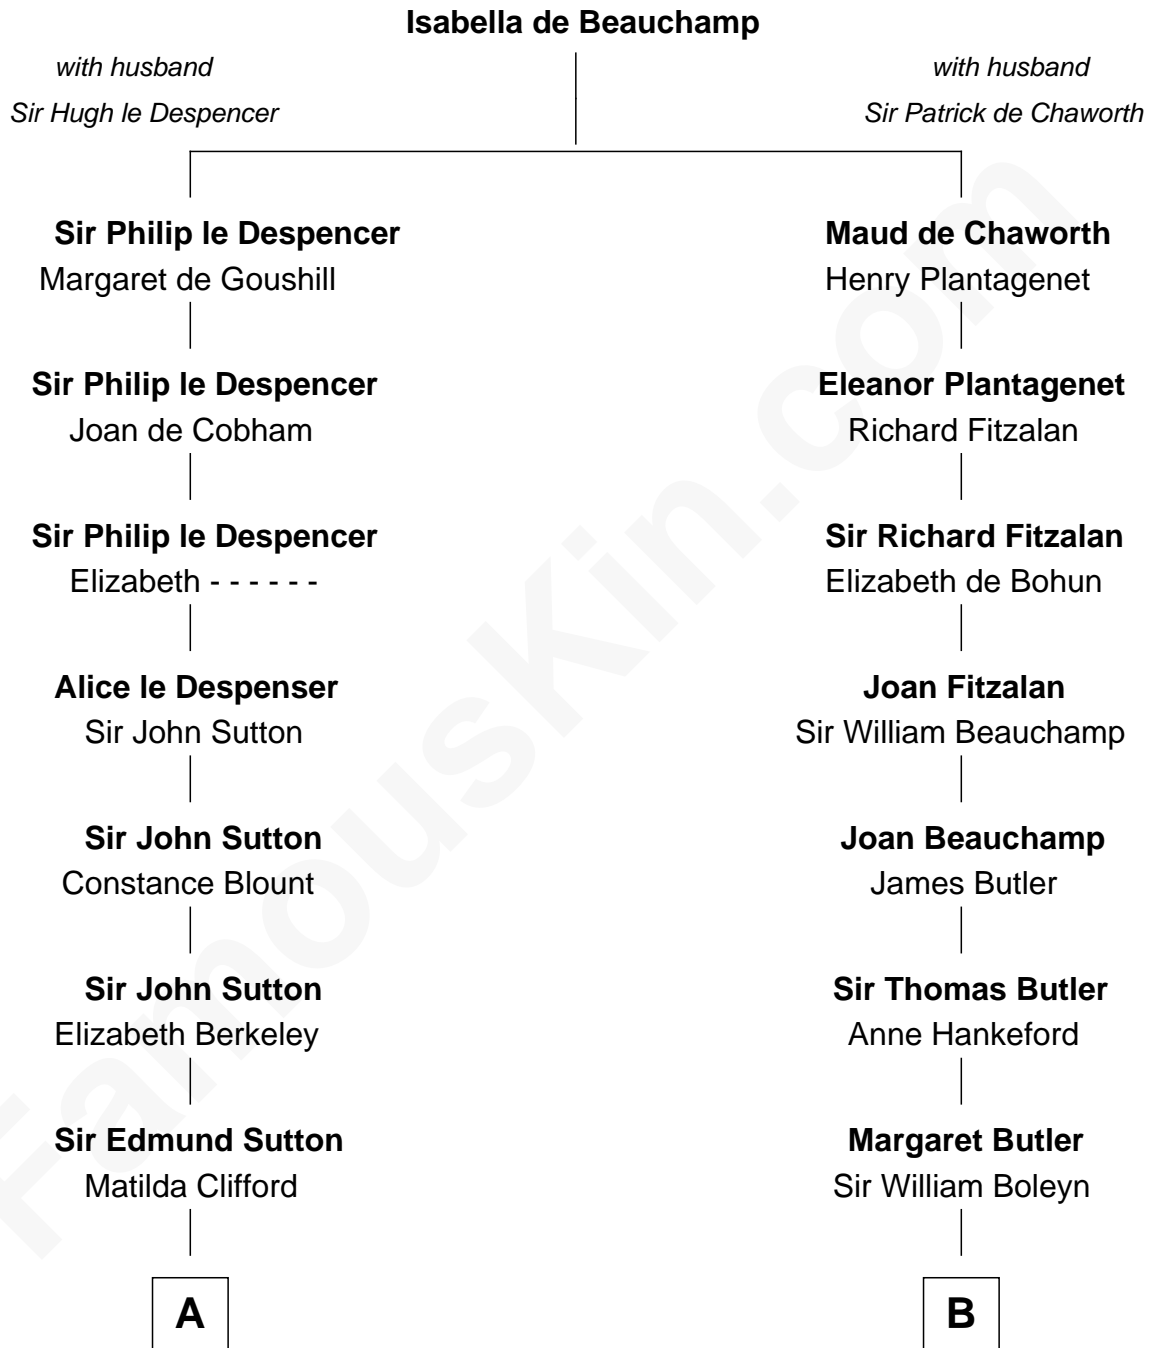

FamousKin.com

Relationship Chart of

Prince William

Prince of Wales

16th cousin 5 times removed of

William Floyd

Signer of the Declaration of Independence

C

—
Charles Robert Spencer

Margaret Baring

—
Albert Edward John Spencer

Cynthia Elinor Beatrix Hamilton

—
Edward John Spencer

Frances Ruth Burke Roche

—
Princess Diana Frances Spencer

Charles III, King of the United Kingdom