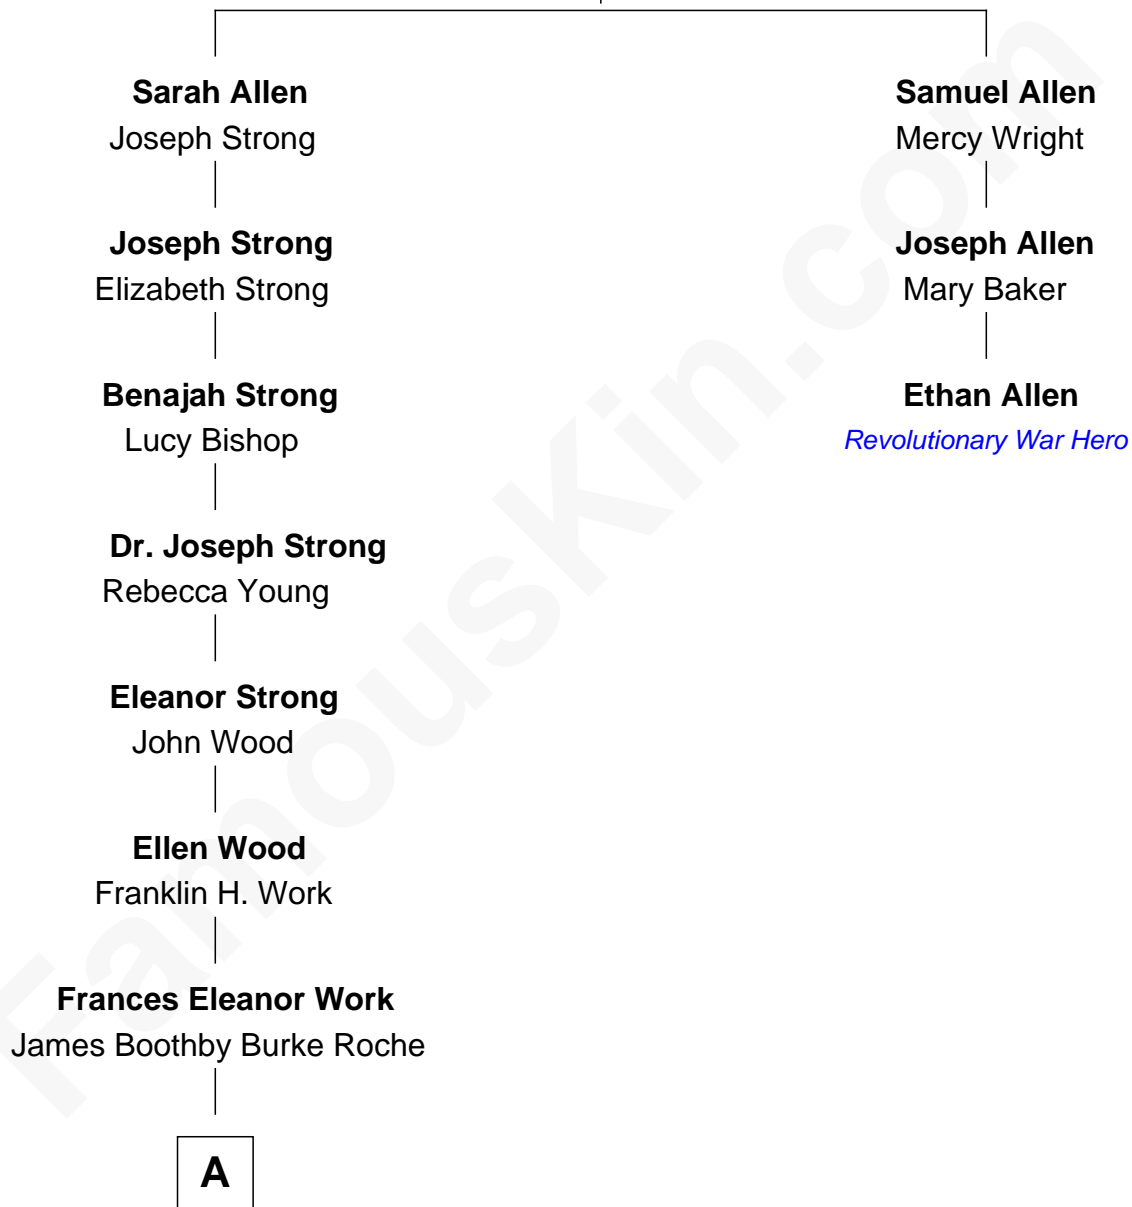

# FamousKin.com Relationship Chart of

**Prince William**

*Prince of Wales*

2nd cousin 8 times removed of

**Ethan Allen**

*Revolutionary War Hero*

**Nehemiah Allen**

Sarah Woodford

**A**

—  
**Edmund Maurice Burke Roche**

Ruth Sylvia Gill

—  
**Frances Ruth Burke Roche**

Edward John Spencer

—  
**Princess Diana Frances Spencer**

Charles III, King of the United Kingdom

—  
**Prince William**