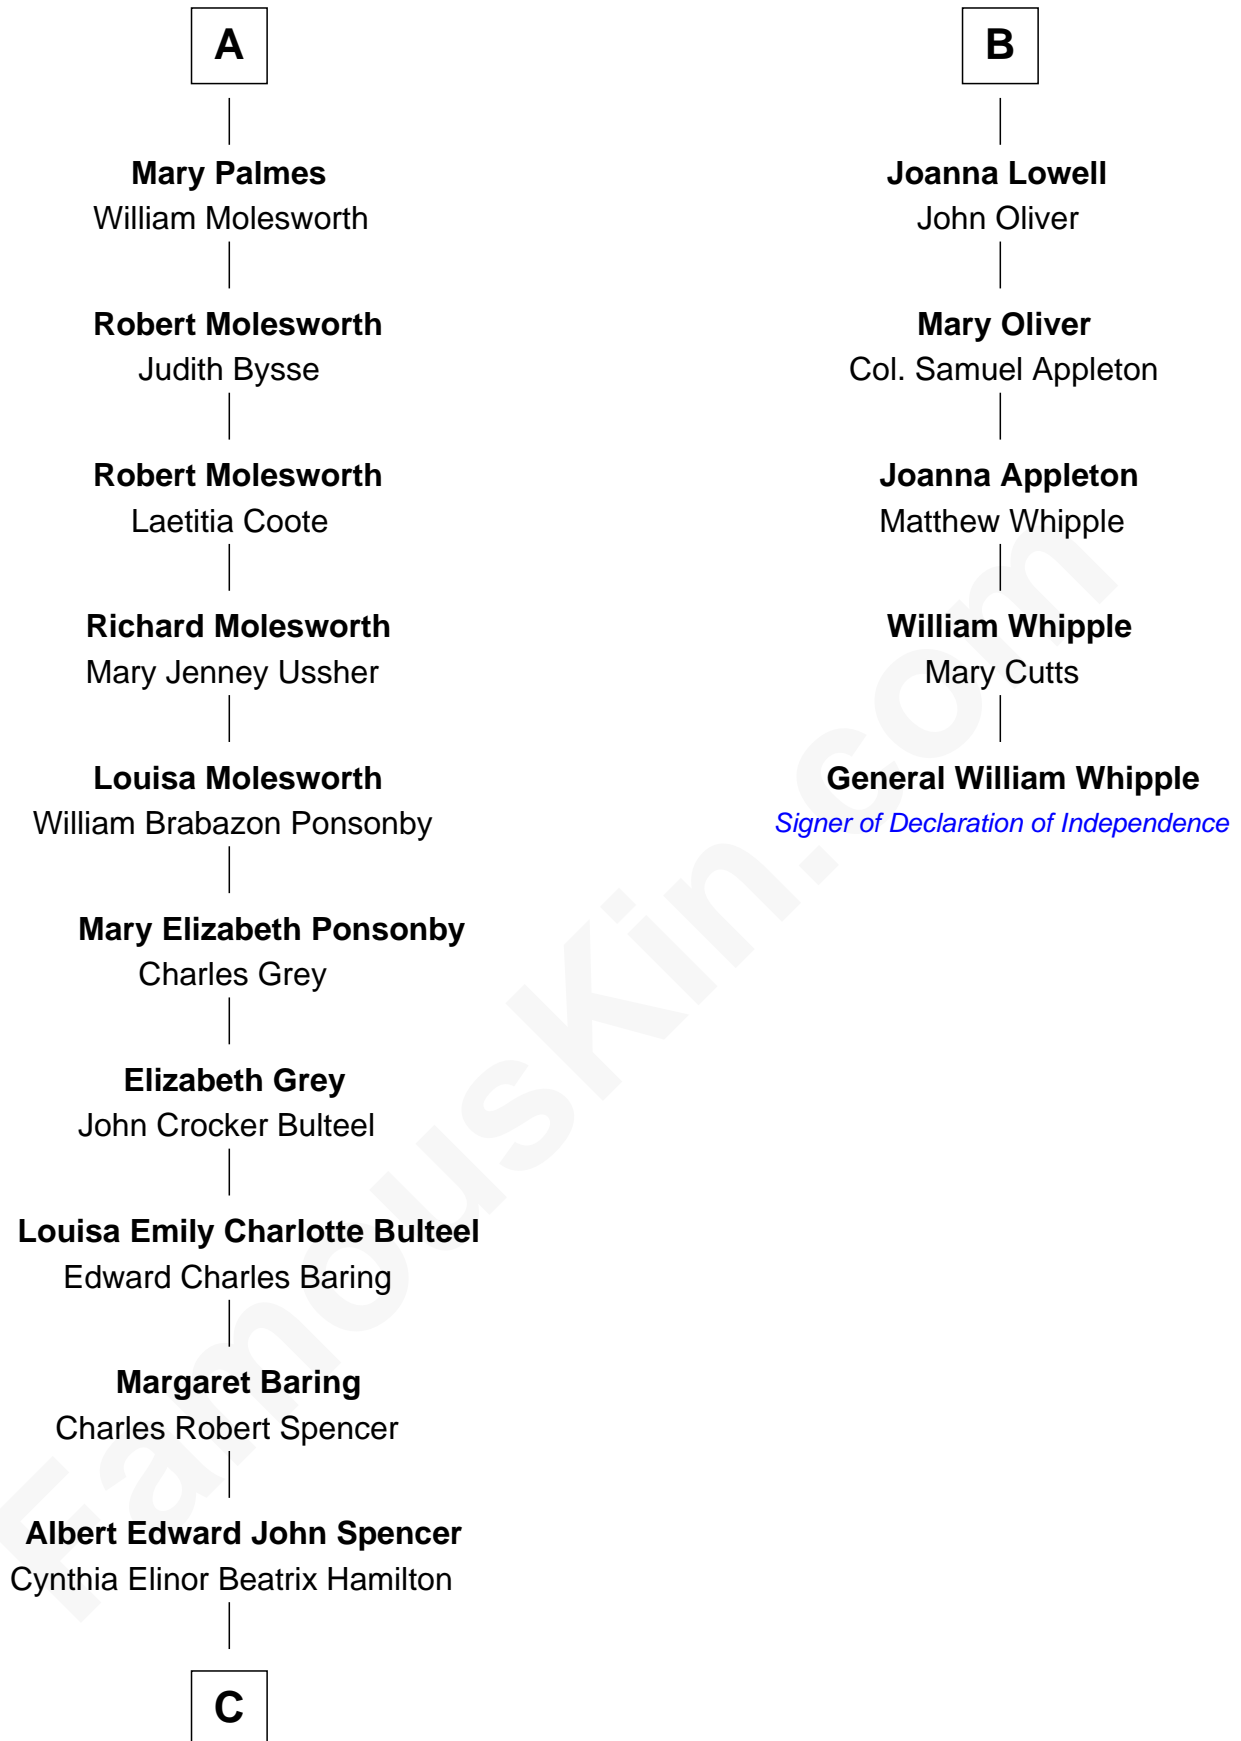

FamousKin.com
Relationship Chart of
Prince William
Prince of Wales

11th cousin 8 times removed of
General William Whipple
Signer of the Declaration of Independence

C

—
Edward John Spencer
Frances Ruth Burke Roche

—
Princess Diana Frances Spencer
Charles III, King of the United Kingdom

—
Prince William
Prince of Wales

FamousKin.com