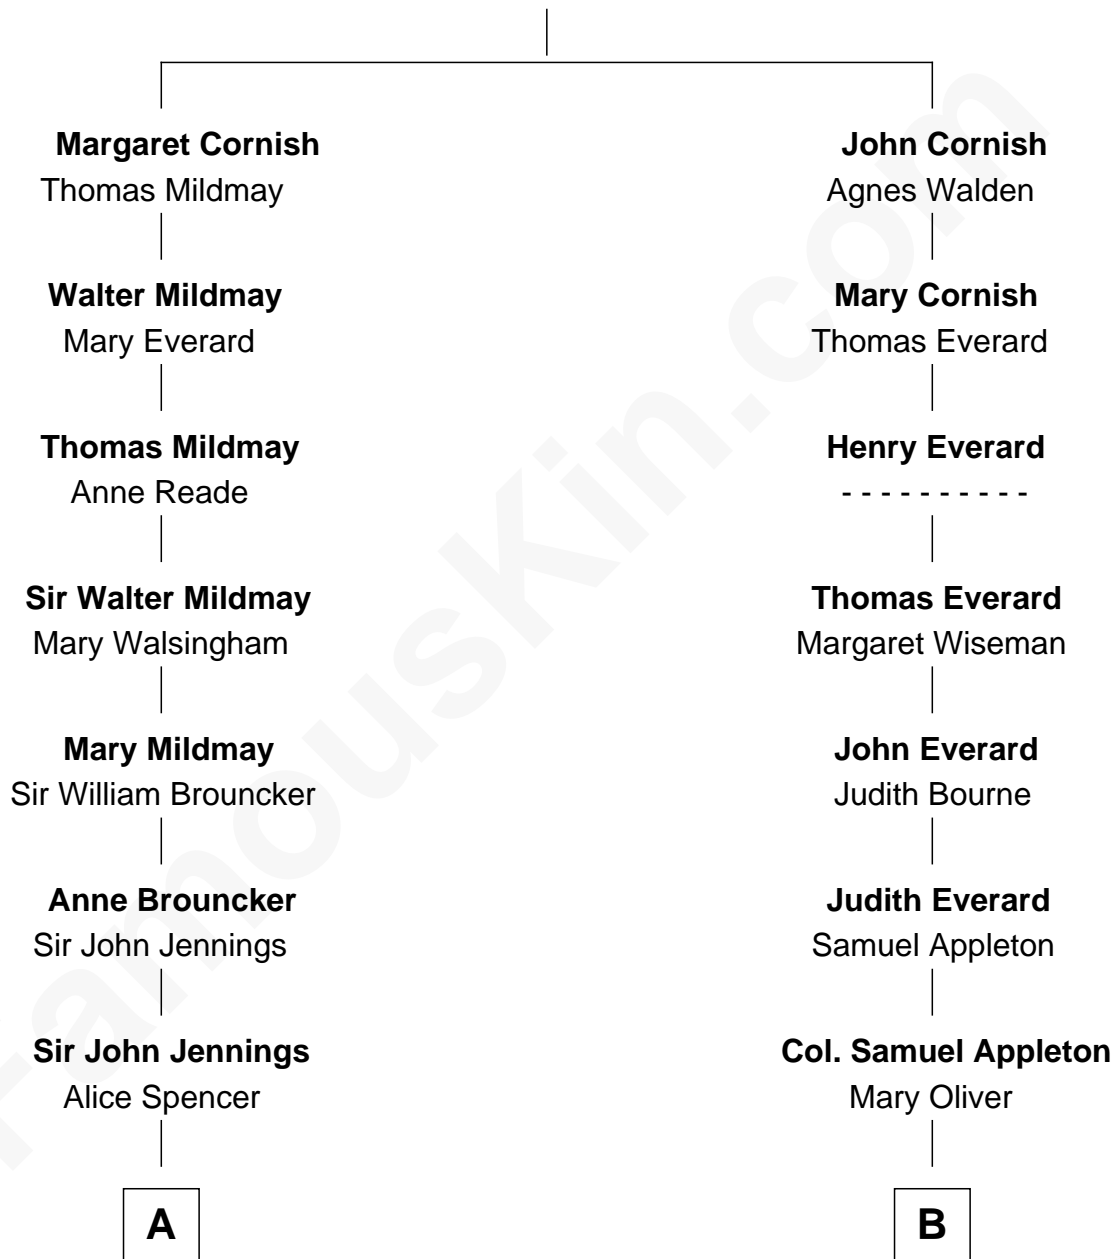

# FamousKin.com Relationship Chart of

**Prince William**

*Prince of Wales*

9th cousin 9 times removed of

**General William Whipple**

*Signer of the Declaration of Independence*

**John Cornish**

**A**

**Richard Jennings**  
Frances Thornhurst

**Sarah Jennings**  
John Churchill

**Anne Churchill**  
Sir Charles Spencer

**John Spencer**  
Georgiana Carolina Carteret

**John Spencer**  
Margaret Georgiana Poyntz

**George John Spencer**  
Lavina Bingham

**Frederick Spencer**  
Adelaide Horatia Elizabeth Seymour

**Charles Robert Spencer**  
Margaret Baring

**Albert Edward John Spencer**  
Cynthia Elinor Beatrix Hamilton