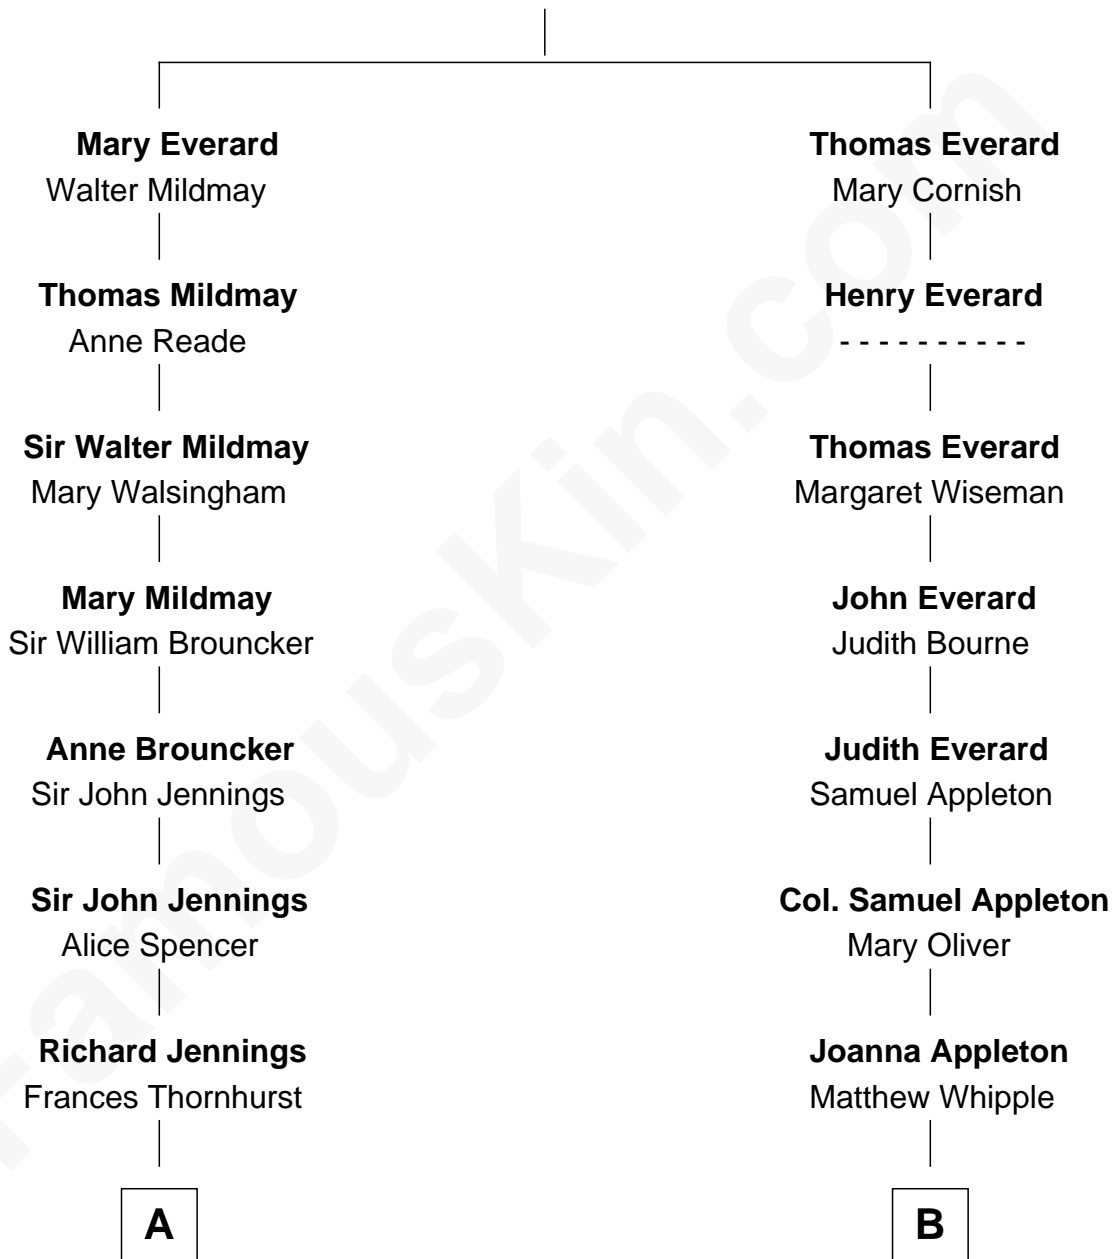

FamousKin.com
Relationship Chart of
Prince William
Prince of Wales

8th cousin 9 times removed of
General William Whipple
Signer of the Declaration of Independence

John Everard

A

Sarah Jennings

John Churchill

Anne Churchill

Sir Charles Spencer

John Spencer

Georgiana Carolina Carteret

John Spencer

Margaret Georgiana Poyntz

George John Spencer

Lavina Bingham

Frederick Spencer

Adelaide Horatia Elizabeth Seymour

Charles Robert Spencer

Margaret Baring

Albert Edward John Spencer

Cynthia Elinor Beatrix Hamilton

Edward John Spencer

Frances Ruth Burke Roche