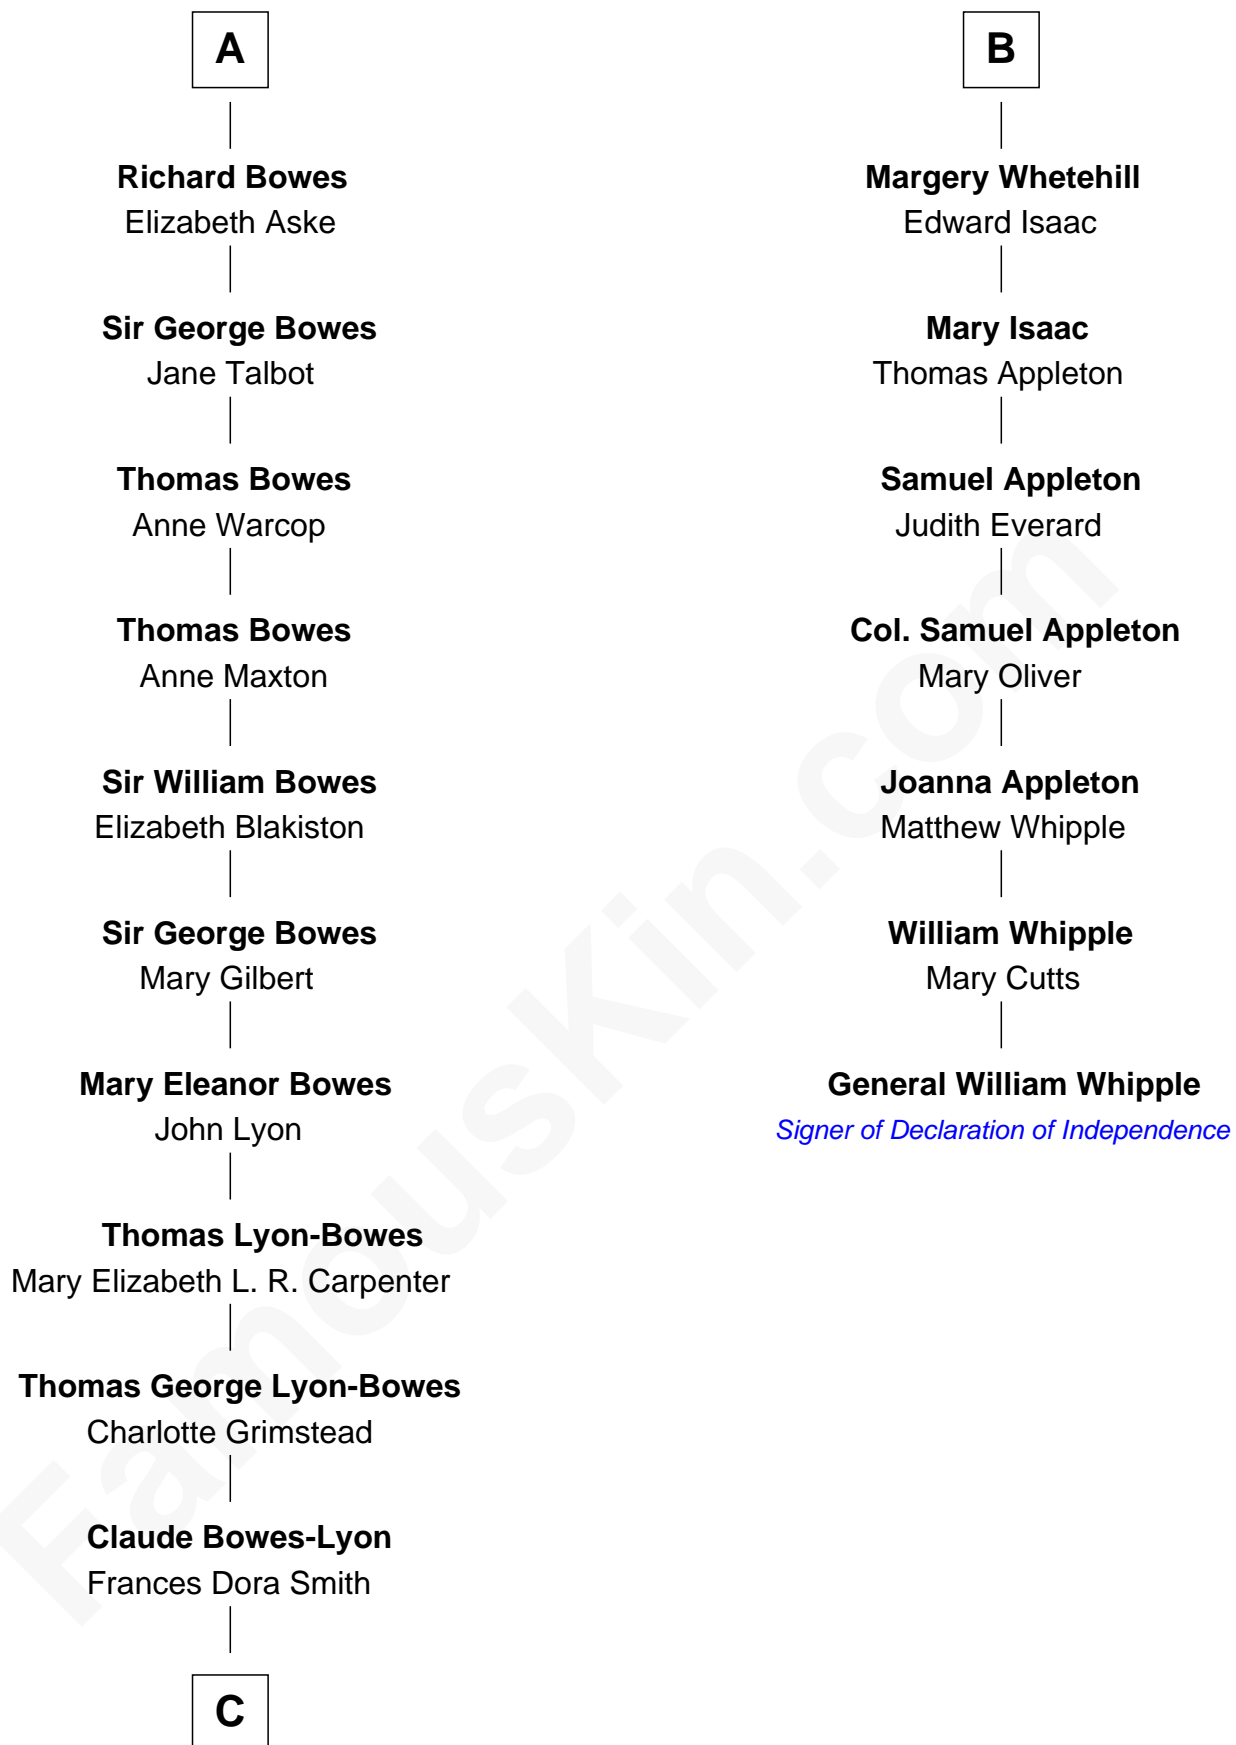

**FamousKin.com**  
**Relationship Chart of**  
**Prince William**  
*Prince of Wales*

13th cousin 8 times removed of  
**General William Whipple**  
*Signer of the Declaration of Independence*

**C**

**Claude George Bowes-Lyon**  
Cecilia Nina Cavendish-Bentinck

**Elizabeth Bowes-Lyon**  
George VI, King of the United Kingdom

**Elizabeth II, Queen of the United Kingdom**  
Prince Philip of Edinburgh

**Charles III, King of the United Kingdom**  
Princess Diana Frances Spencer

**Prince William**  
*Prince of Wales*