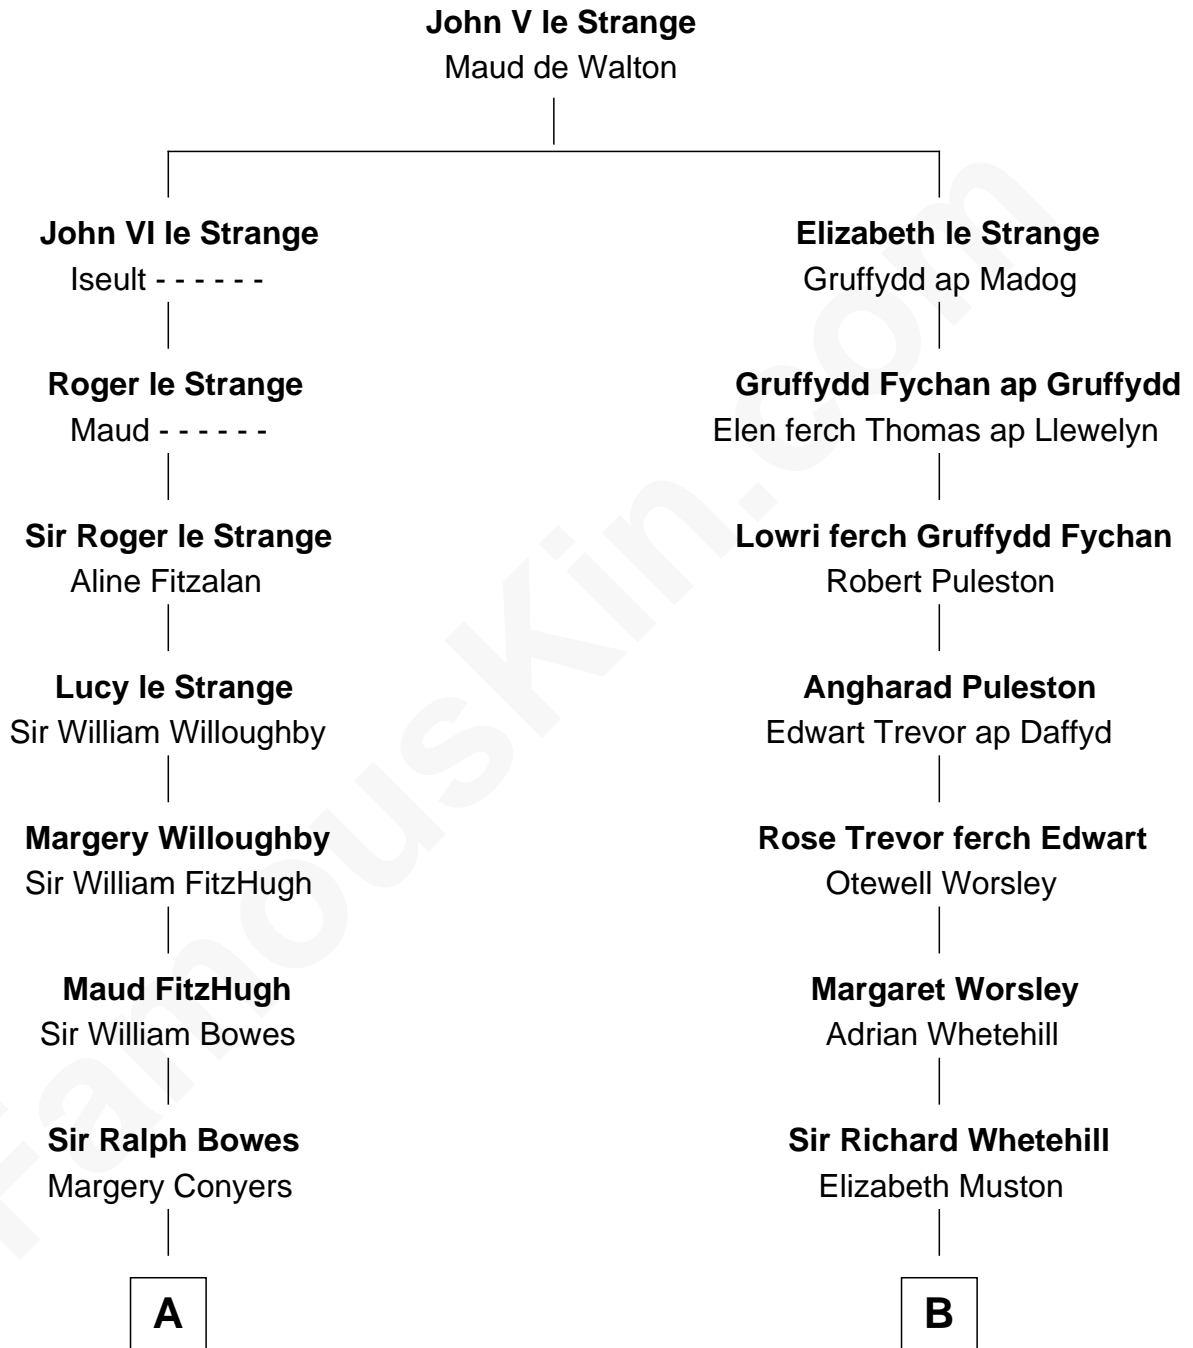

**FamousKin.com**  
**Relationship Chart of**  
**Prince William**  
*Prince of Wales*

13th cousin 8 times removed of  
**General William Whipple**  
*Signer of the Declaration of Independence*

**C**

**Claude George Bowes-Lyon**  
Cecilia Nina Cavendish-Bentinck

**Elizabeth Bowes-Lyon**  
George VI, King of the United Kingdom

**Elizabeth II, Queen of the United Kingdom**  
Prince Philip of Edinburgh

**Charles III, King of the United Kingdom**  
Princess Diana Frances Spencer

**Prince William**  
*Prince of Wales*