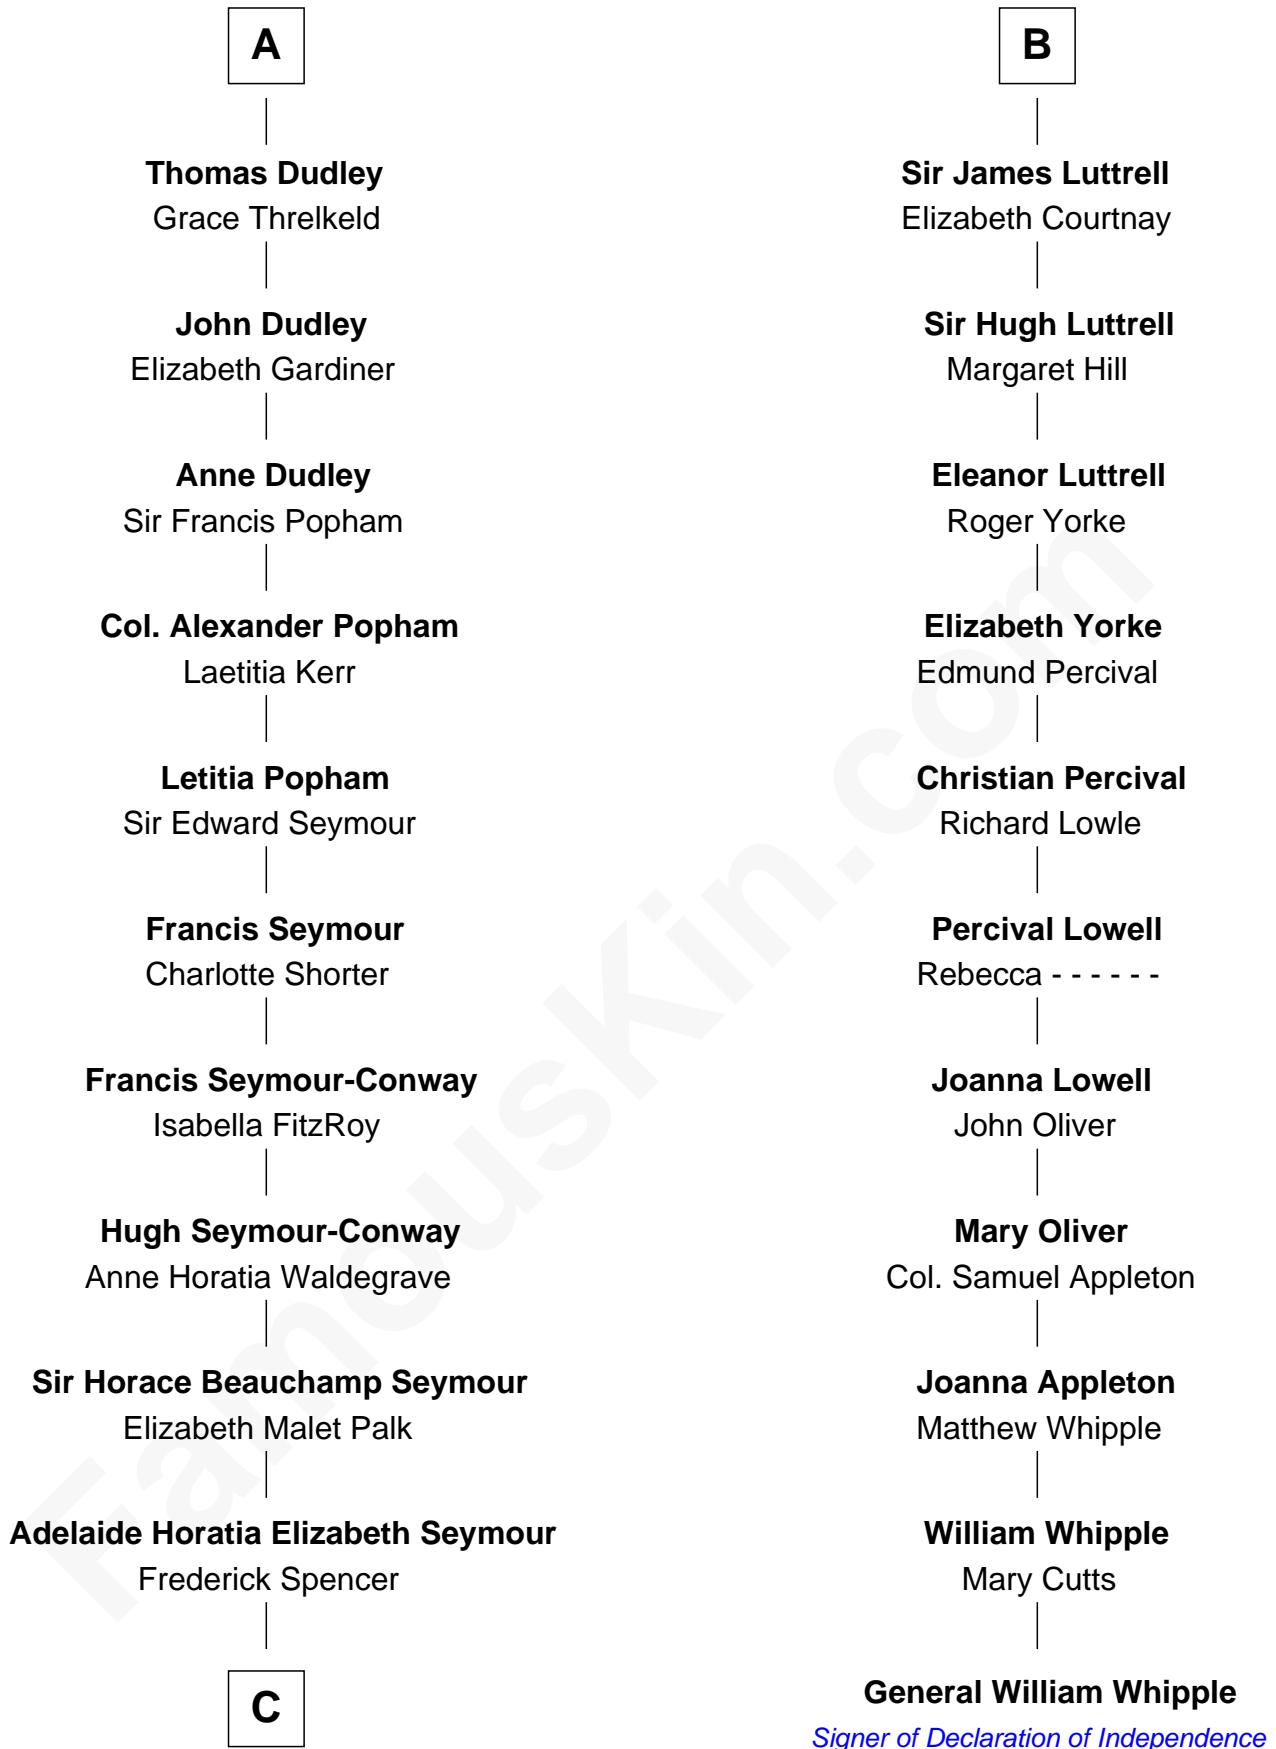

**FamousKin.com**  
**Relationship Chart of**  
**Prince William**  
*Prince of Wales*

17th cousin 4 times removed of  
**General William Whipple**  
*Signer of the Declaration of Independence*

**C**

—  
**Charles Robert Spencer**

Margaret Baring

—  
**Albert Edward John Spencer**

Cynthia Elinor Beatrix Hamilton

—  
**Edward John Spencer**

Frances Ruth Burke Roche

—  
**Princess Diana Frances Spencer**

Charles III, King of the United Kingdom