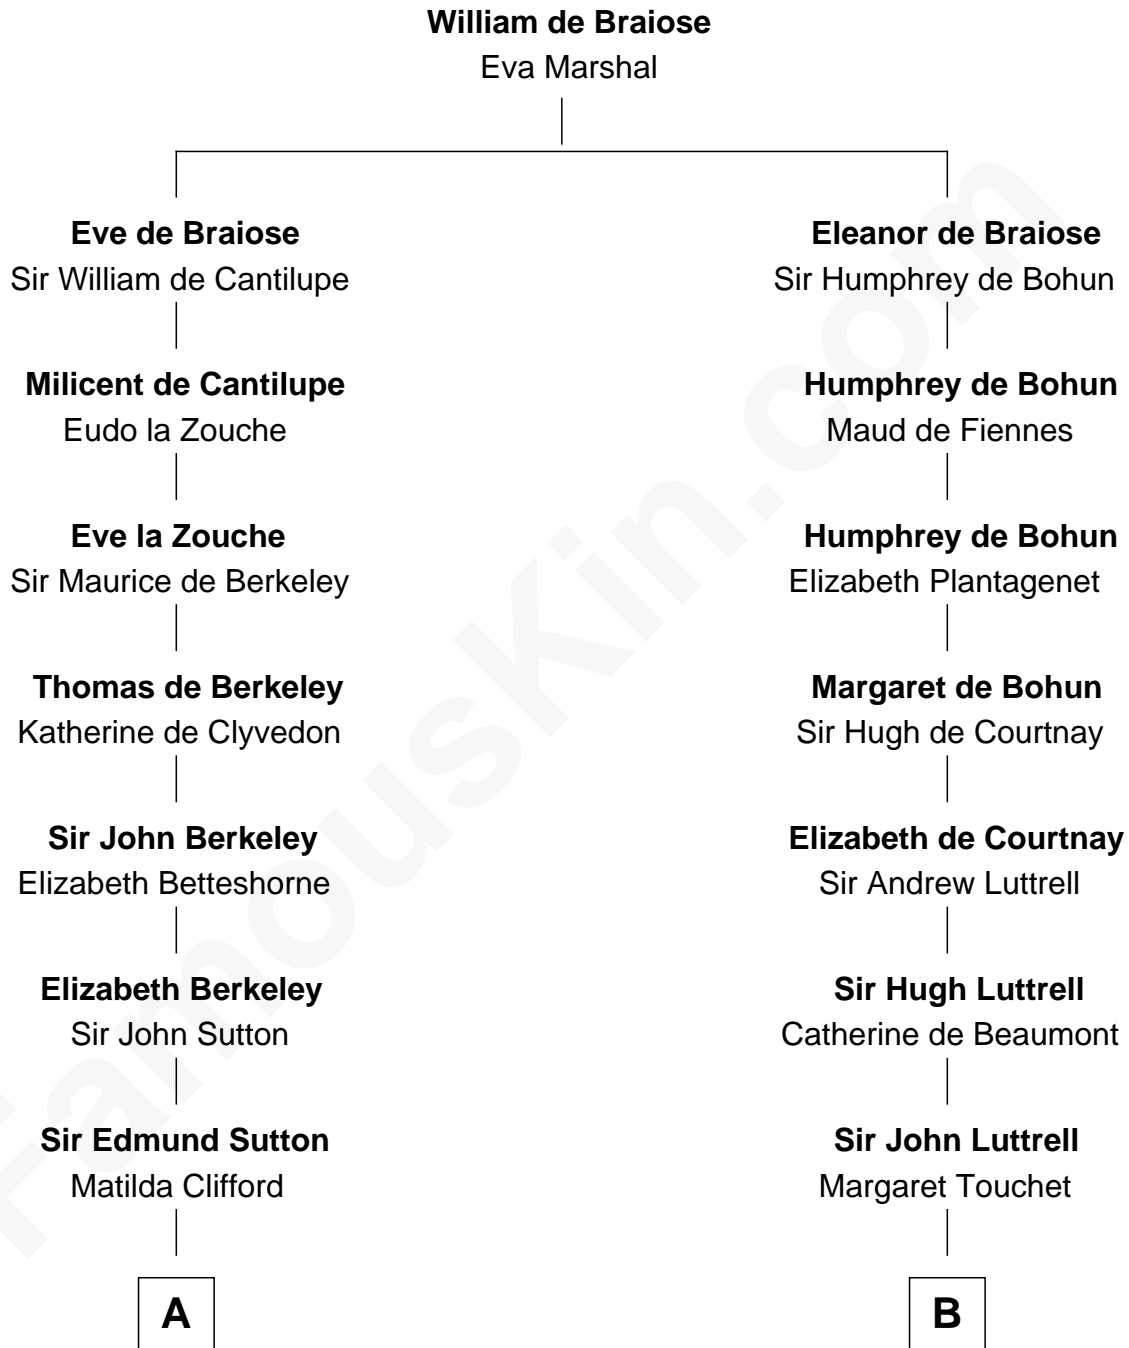

**FamousKin.com**  
**Relationship Chart of**  
**Prince William**  
*Prince of Wales*

17th cousin 4 times removed of  
**General William Whipple**  
*Signer of the Declaration of Independence*

**C**

—  
**Charles Robert Spencer**

Margaret Baring

—  
**Albert Edward John Spencer**

Cynthia Elinor Beatrix Hamilton

—  
**Edward John Spencer**

Frances Ruth Burke Roche

—  
**Princess Diana Frances Spencer**

Charles III, King of the United Kingdom

—  
**Prince William**

*Prince of Wales*