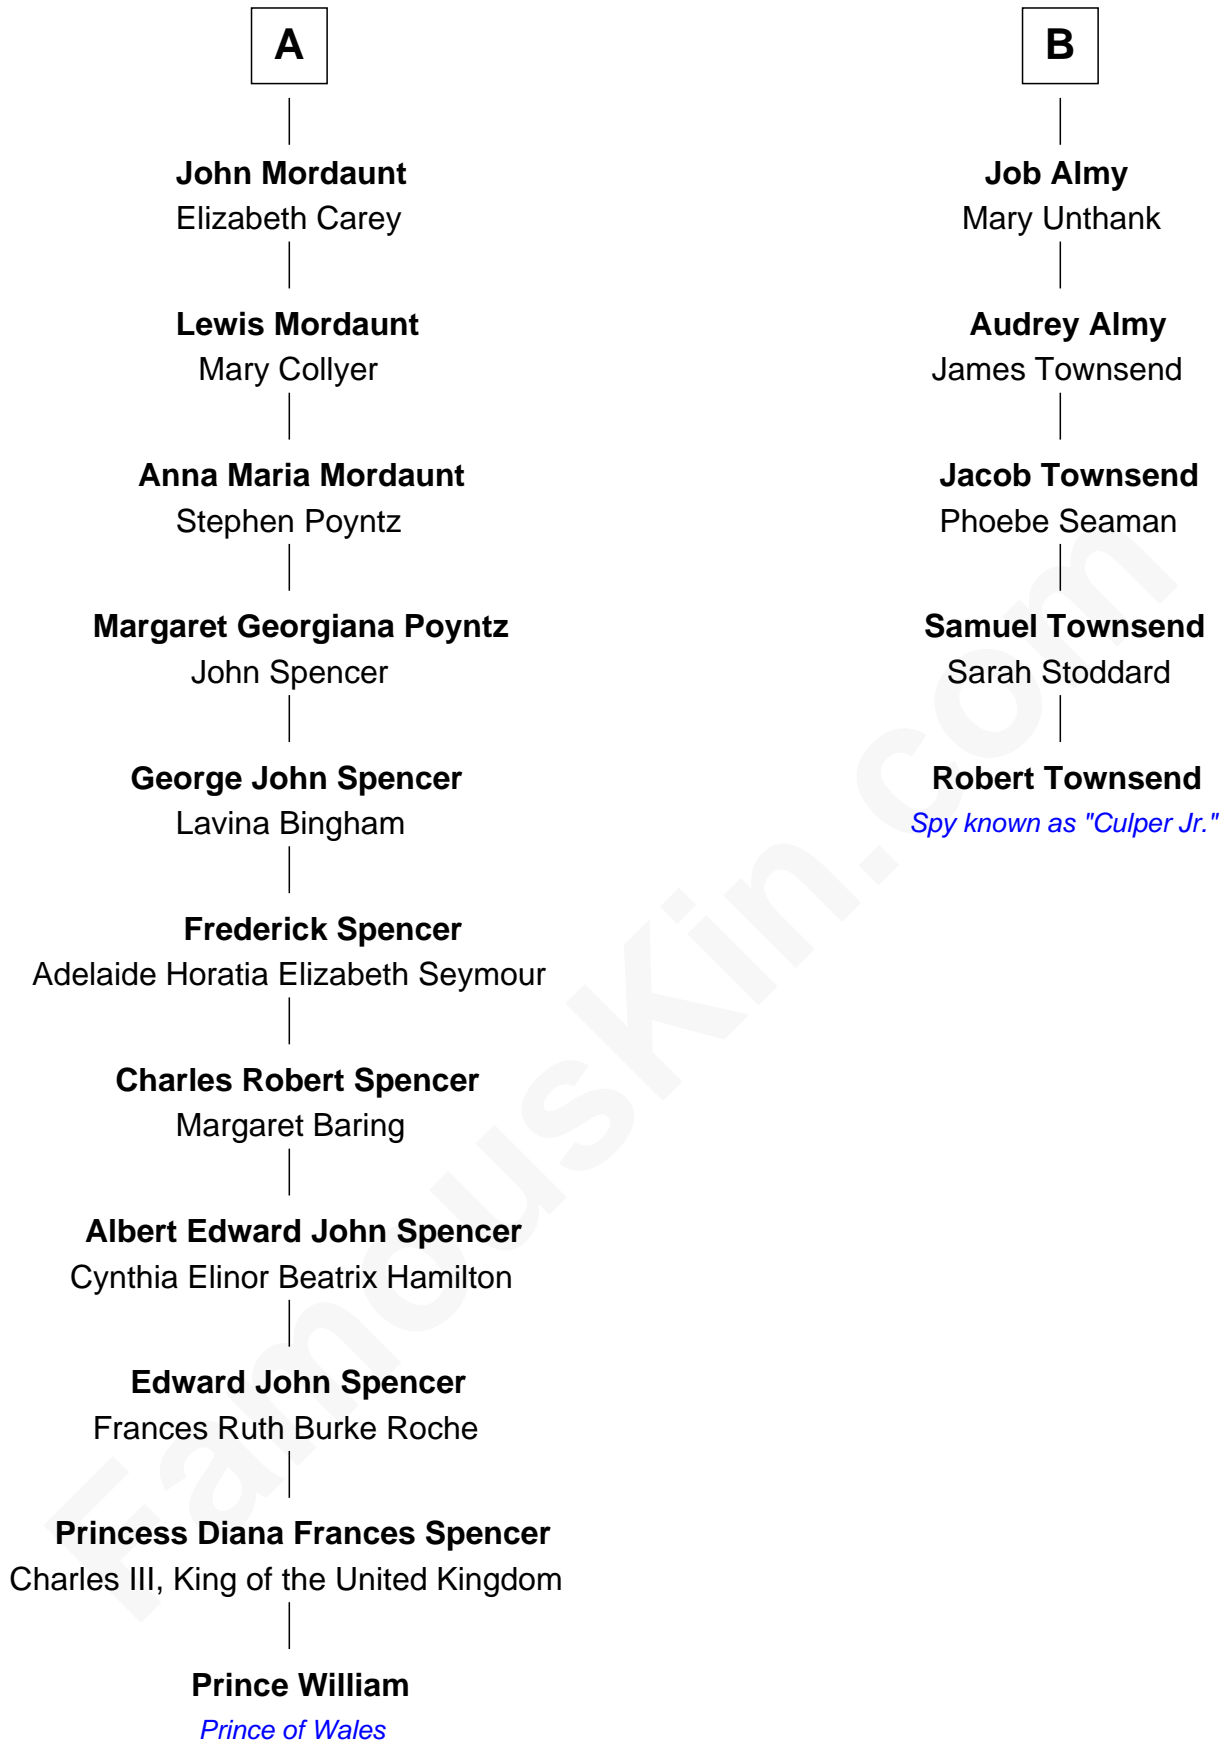

FamousKin.com
Relationship Chart of
Prince William
Prince of Wales

11th cousin 6 times removed of

Robert Townsend

Member of the Culper Spy Ring during the American Revolution

William photo by [InSapphoWeTrust](#) (CC BY-SA 2.0)