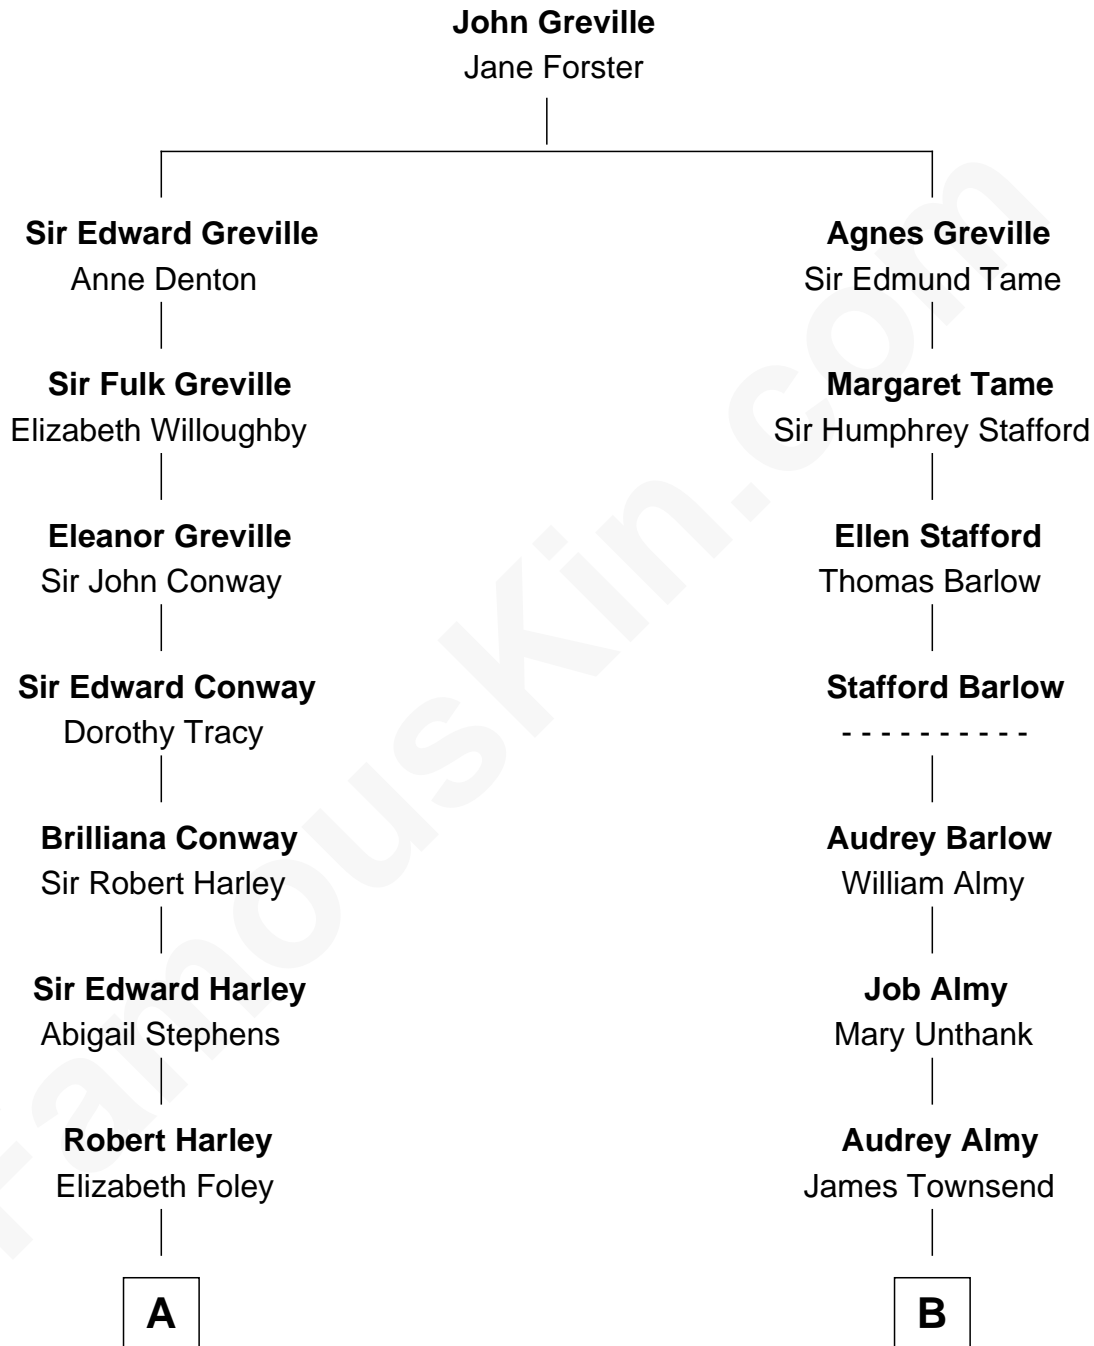

FamousKin.com Relationship Chart of

Prince William

Prince of Wales

9th cousin 7 times removed of

Robert Townsend

Member of the Culper Spy Ring during the American Revolution

A

Edward Harley
Henrietta Cavendish Holles