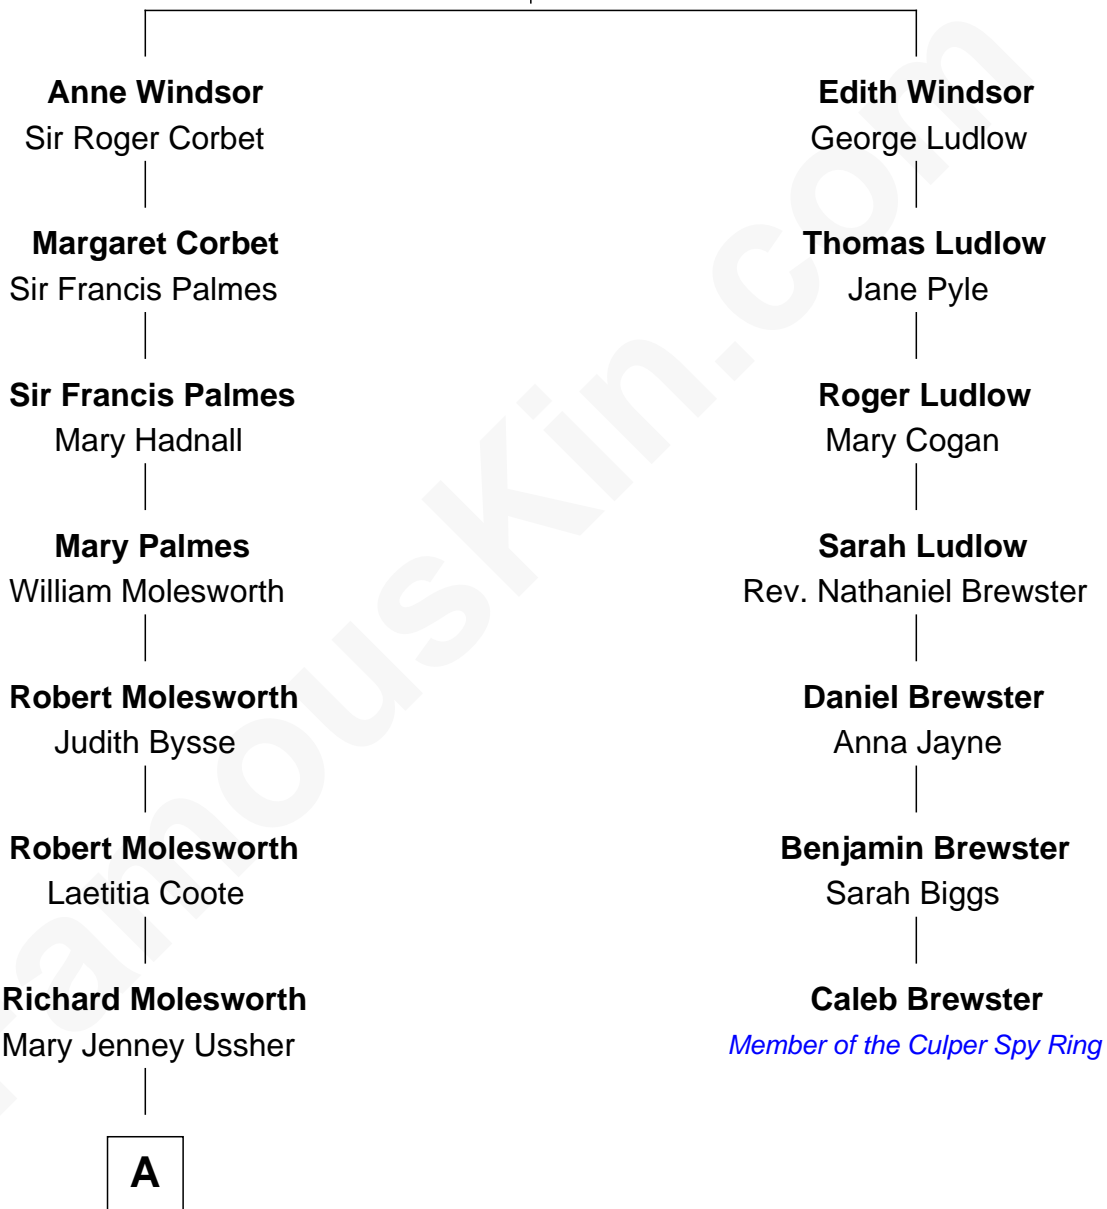

FamousKin.com Relationship Chart of

Prince William

Prince of Wales

6th cousin 9 times removed of

Caleb Brewster

Member of the Culper Spy Ring during the American Revolution

Sir Andrews de Windsor

Elizabeth Blount

A

Louisa Molesworth

William Brabazon Ponsonby

Mary Elizabeth Ponsonby

Charles Grey

Elizabeth Grey

John Crocker Bulteel

Louisa Emily Charlotte Bulteel

Edward Charles Baring

Margaret Baring

Charles Robert Spencer

Albert Edward John Spencer

Cynthia Elinor Beatrix Hamilton

Edward John Spencer

Frances Ruth Burke Roche

Princess Diana Frances Spencer