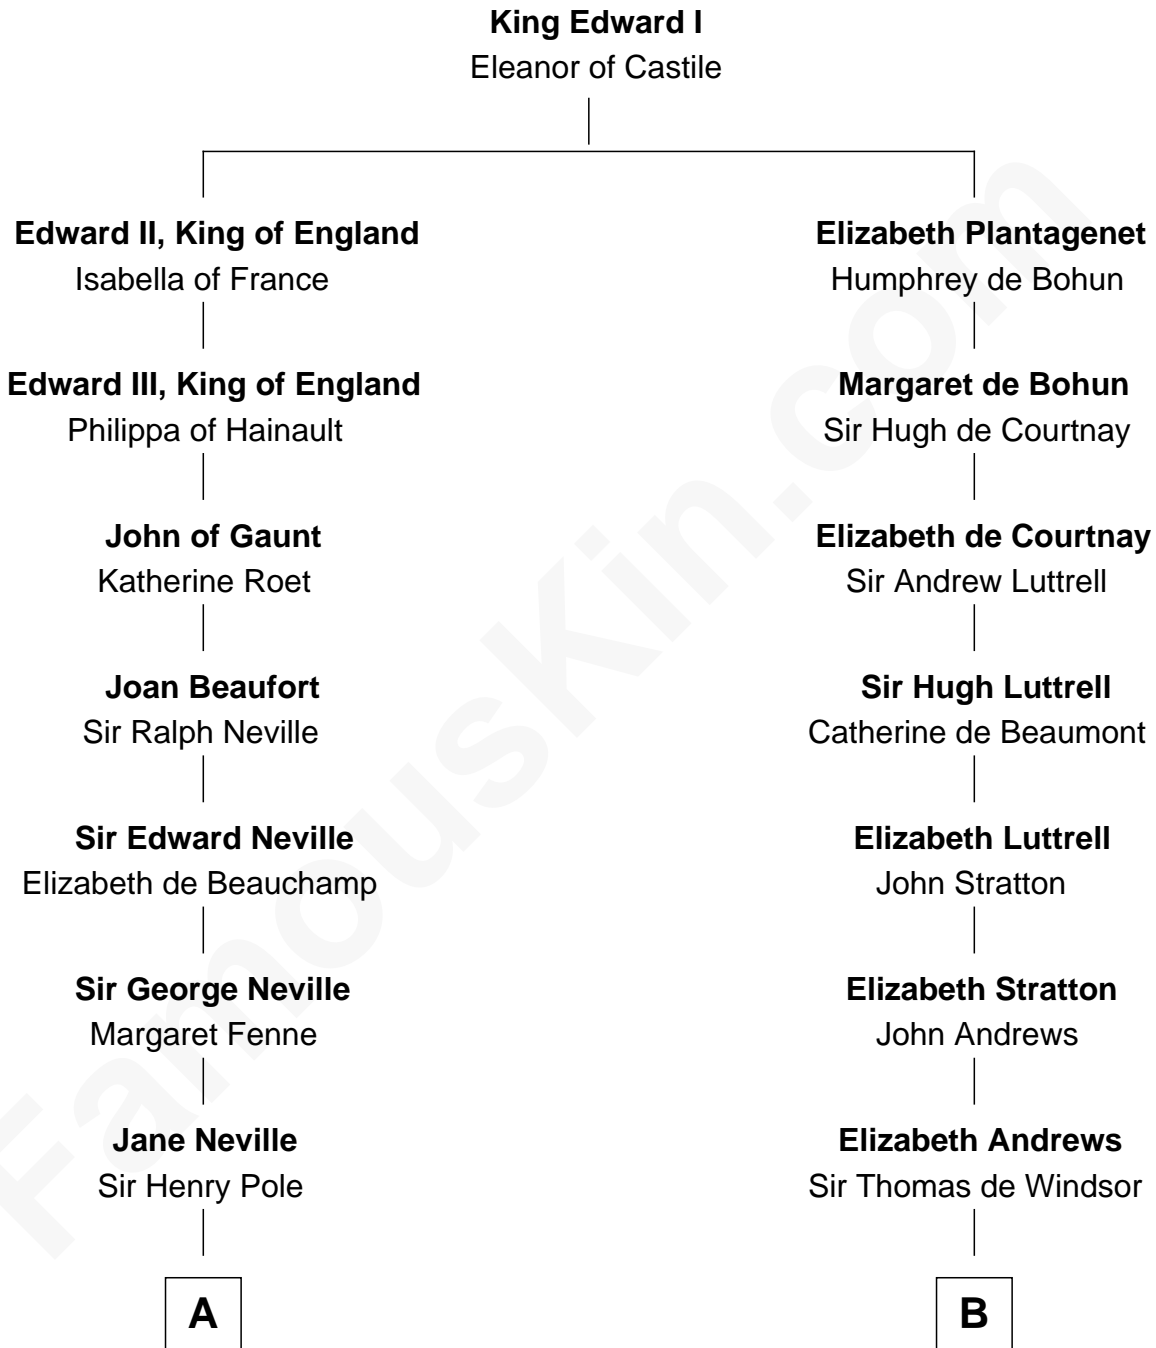

# FamousKin.com Relationship Chart of

**Prince William**

*Prince of Wales*

14th cousin 7 times removed of

**Caleb Brewster**

*Member of the Culper Spy Ring during the American Revolution*

**A**

**Katherine Pole**  
Sir Francis Hastings

**Frances Hastings**  
Sir Henry Compton

**Margaret Compton**  
Henry Mordaunt

**Sir John Mordaunt**  
Elizabeth Howard

**John Mordaunt**  
Elizabeth Carey

**Lewis Mordaunt**  
Mary Collyer

**Anna Maria Mordaunt**  
Stephen Poyntz