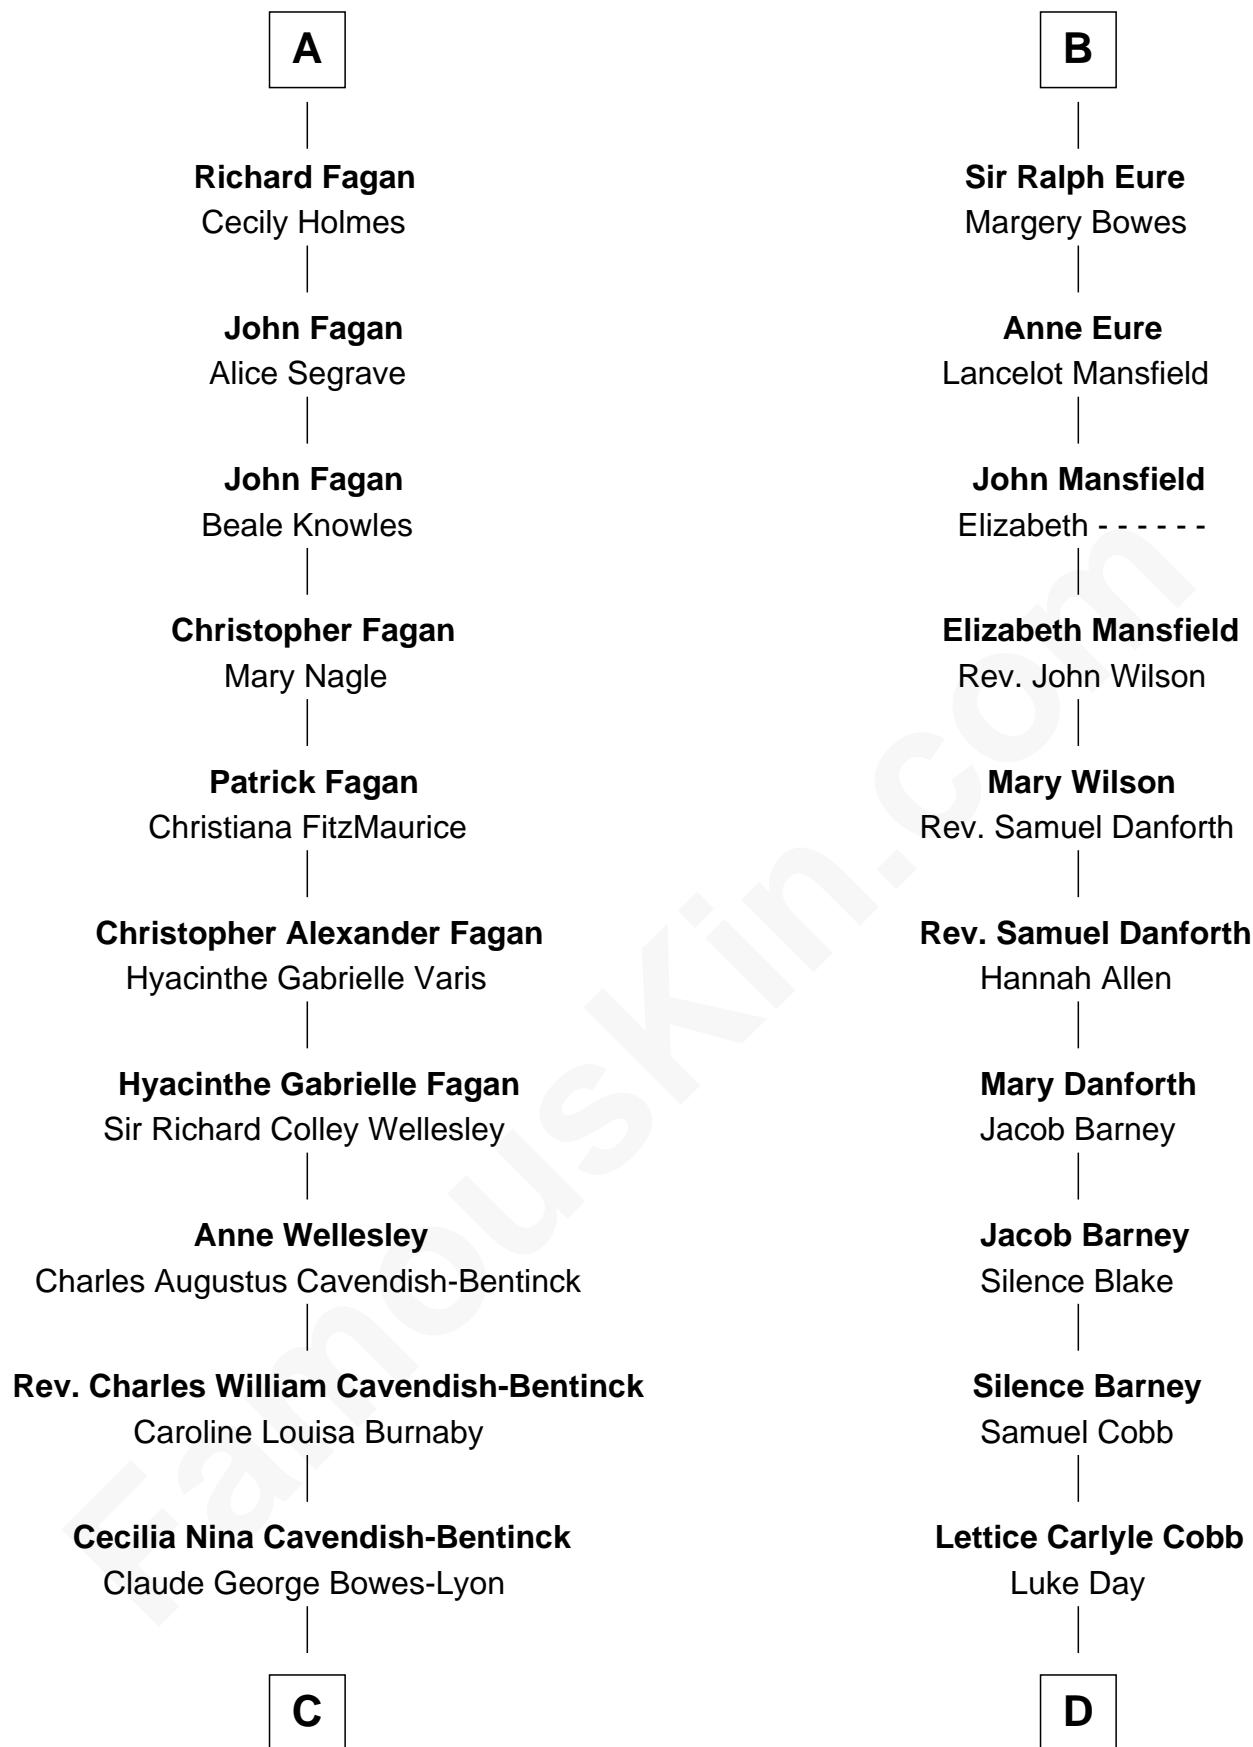

FamousKin.com Relationship Chart of

Prince William

Prince of Wales

20th cousin of

Sandra Day O'Connor

First Female U.S. Supreme Court Justice

C

Elizabeth Bowes-Lyon

George VI, King of the United Kingdom

Elizabeth II, Queen of the United Kingdom

Prince Philip of Edinburgh

Charles III, King of the United Kingdom

Princess Diana Frances Spencer

Prince William

Prince of Wales