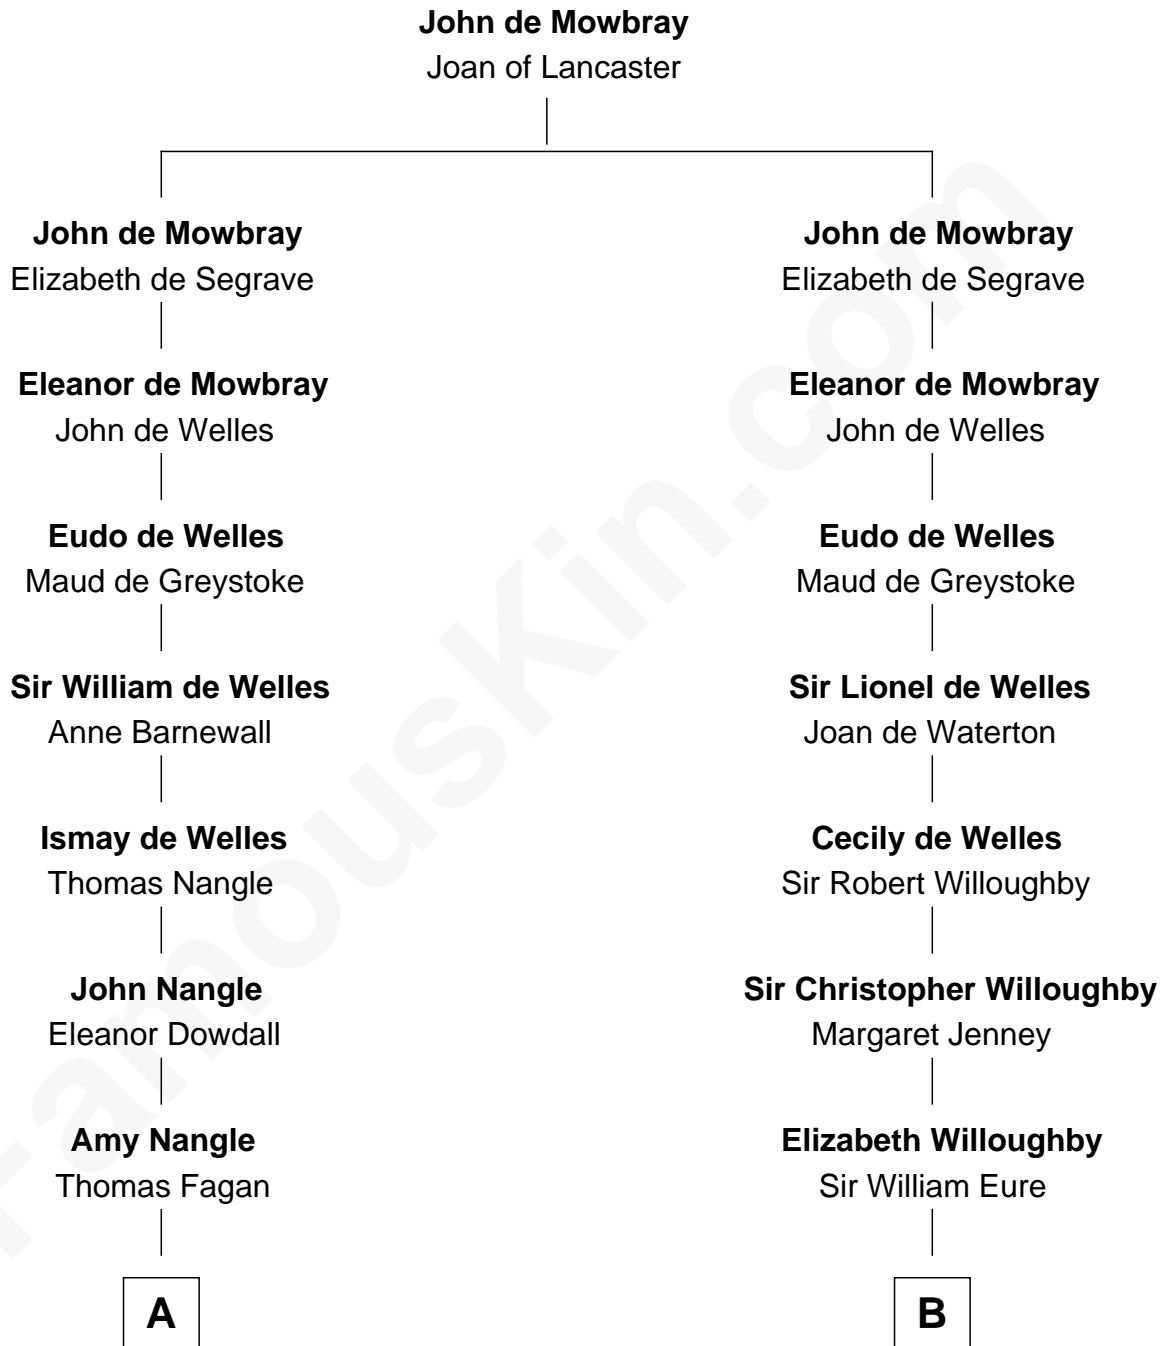

FamousKin.com Relationship Chart of

Prince William

Prince of Wales

20th cousin of

Sandra Day O'Connor

First Female U.S. Supreme Court Justice

C

Elizabeth Bowes-Lyon

George VI, King of the United Kingdom

Elizabeth II, Queen of the United Kingdom

Prince Philip of Edinburgh

Charles III, King of the United Kingdom

Princess Diana Frances Spencer

Prince William

Prince of Wales