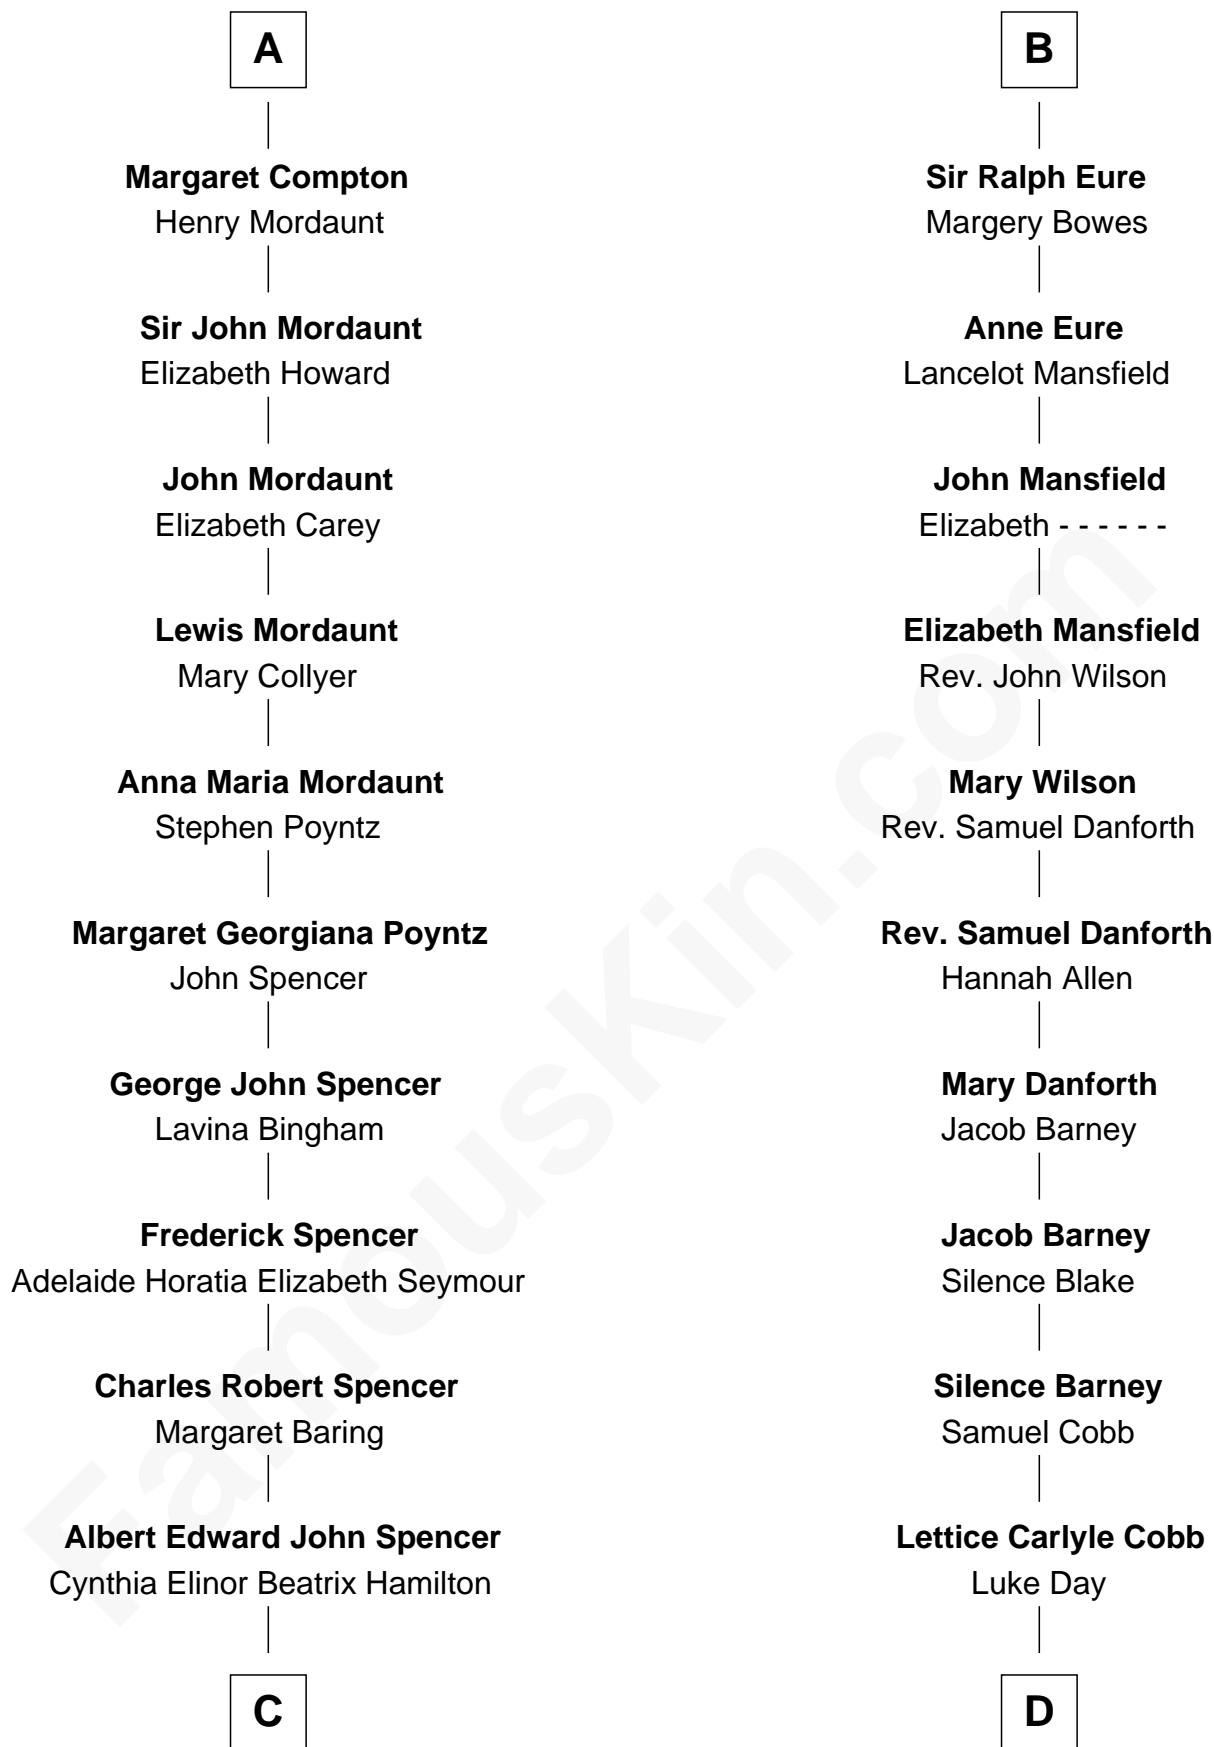

FamousKin.com
Relationship Chart of
Prince William
Prince of Wales

19th cousin 1 time removed of
Sandra Day O'Connor
First Female U.S. Supreme Court Justice

Sir Paon de Roet

C

Edward John Spencer
Frances Ruth Burke Roche

Princess Diana Frances Spencer
Charles III, King of the United Kingdom

Prince William
Prince of Wales

D

Hollis Day
Eliza L. Flanders

Henry Clay Day
Alice Edith Hilton

Henry R. Day
Ada Mae Wilkey

Sandra Day O'Connor
U.S. Supreme Court Justice