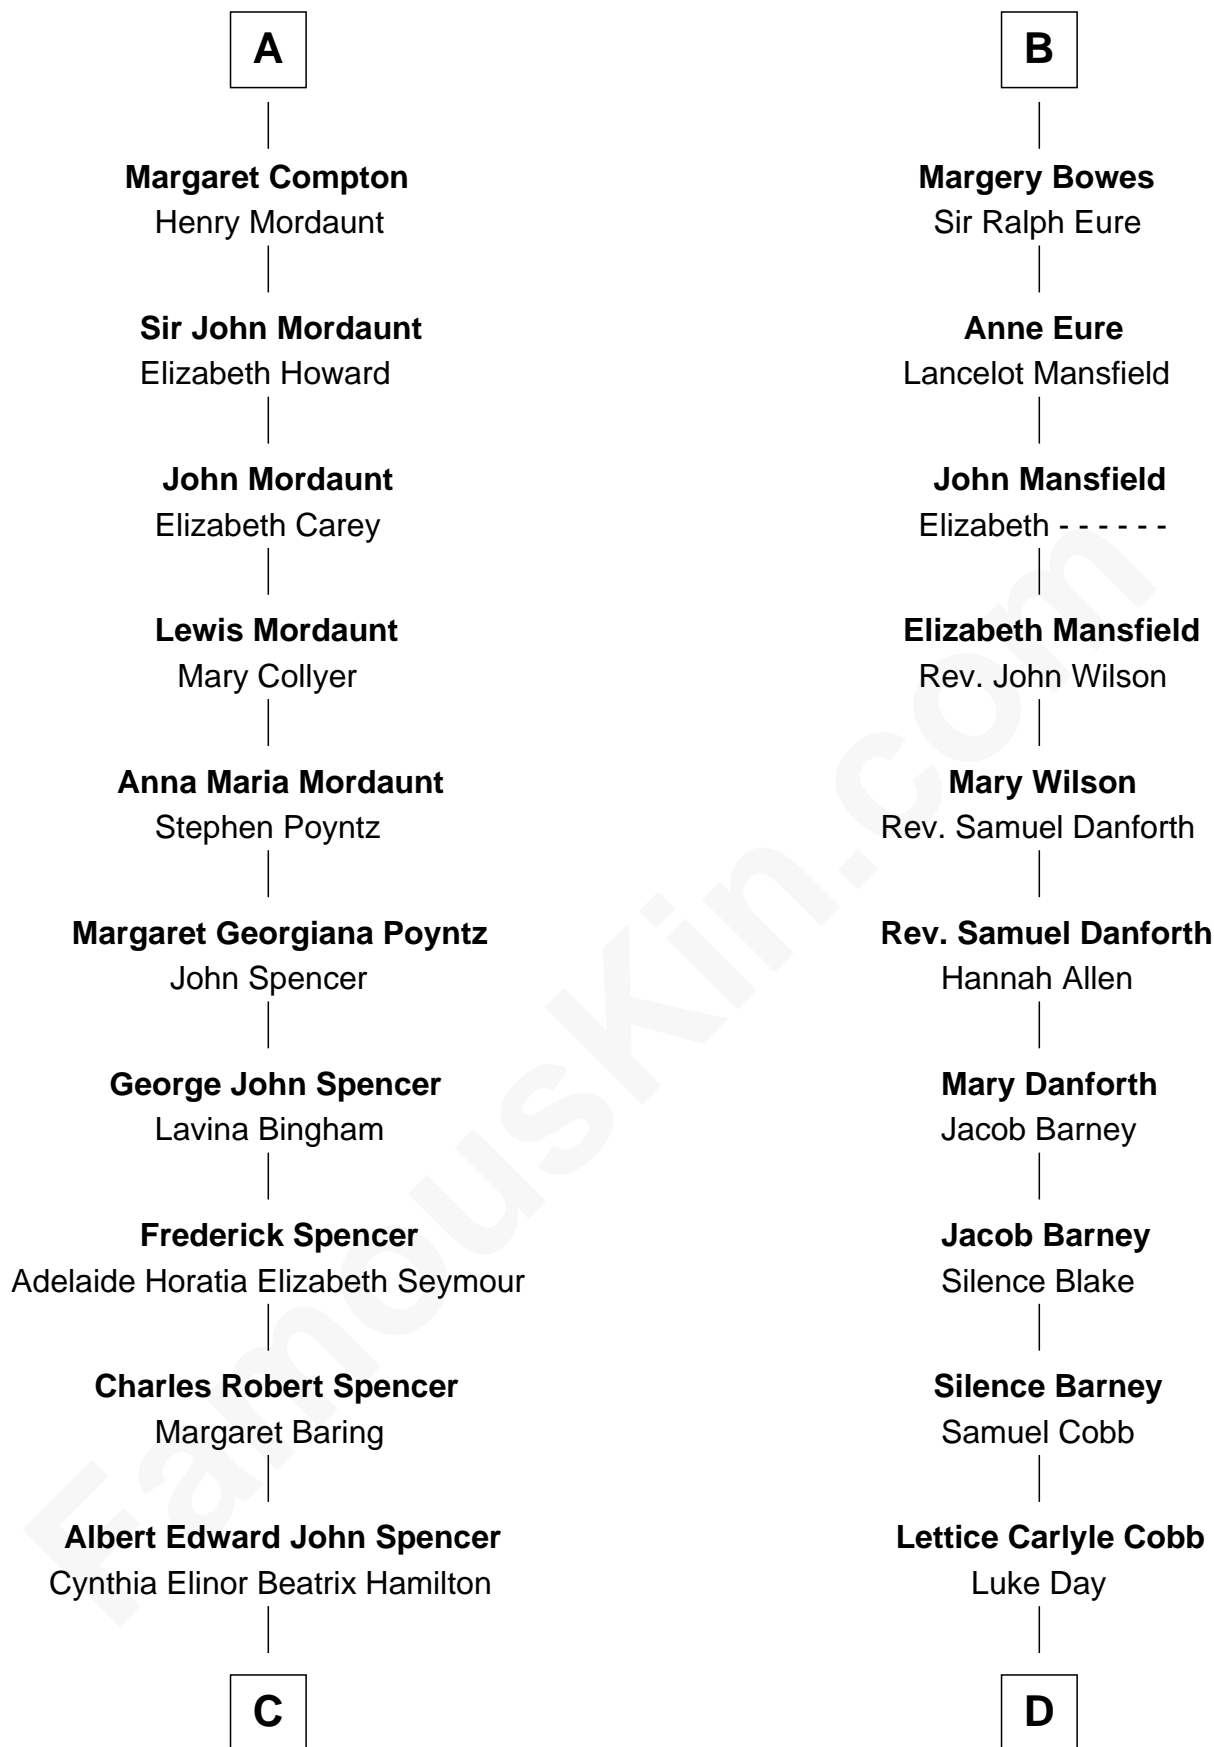

# FamousKin.com Relationship Chart of

**Prince William**

*Prince of Wales*

19th cousin 1 time removed of

**Sandra Day O'Connor**

*First Female U.S. Supreme Court Justice*

**Sir Ralph de Neville**

Alice de Audley

**C**

**Edward John Spencer**  
Frances Ruth Burke Roche

**Princess Diana Frances Spencer**  
Charles III, King of the United Kingdom

**Prince William**  
*Prince of Wales*

**D**

**Hollis Day**  
Eliza L. Flanders