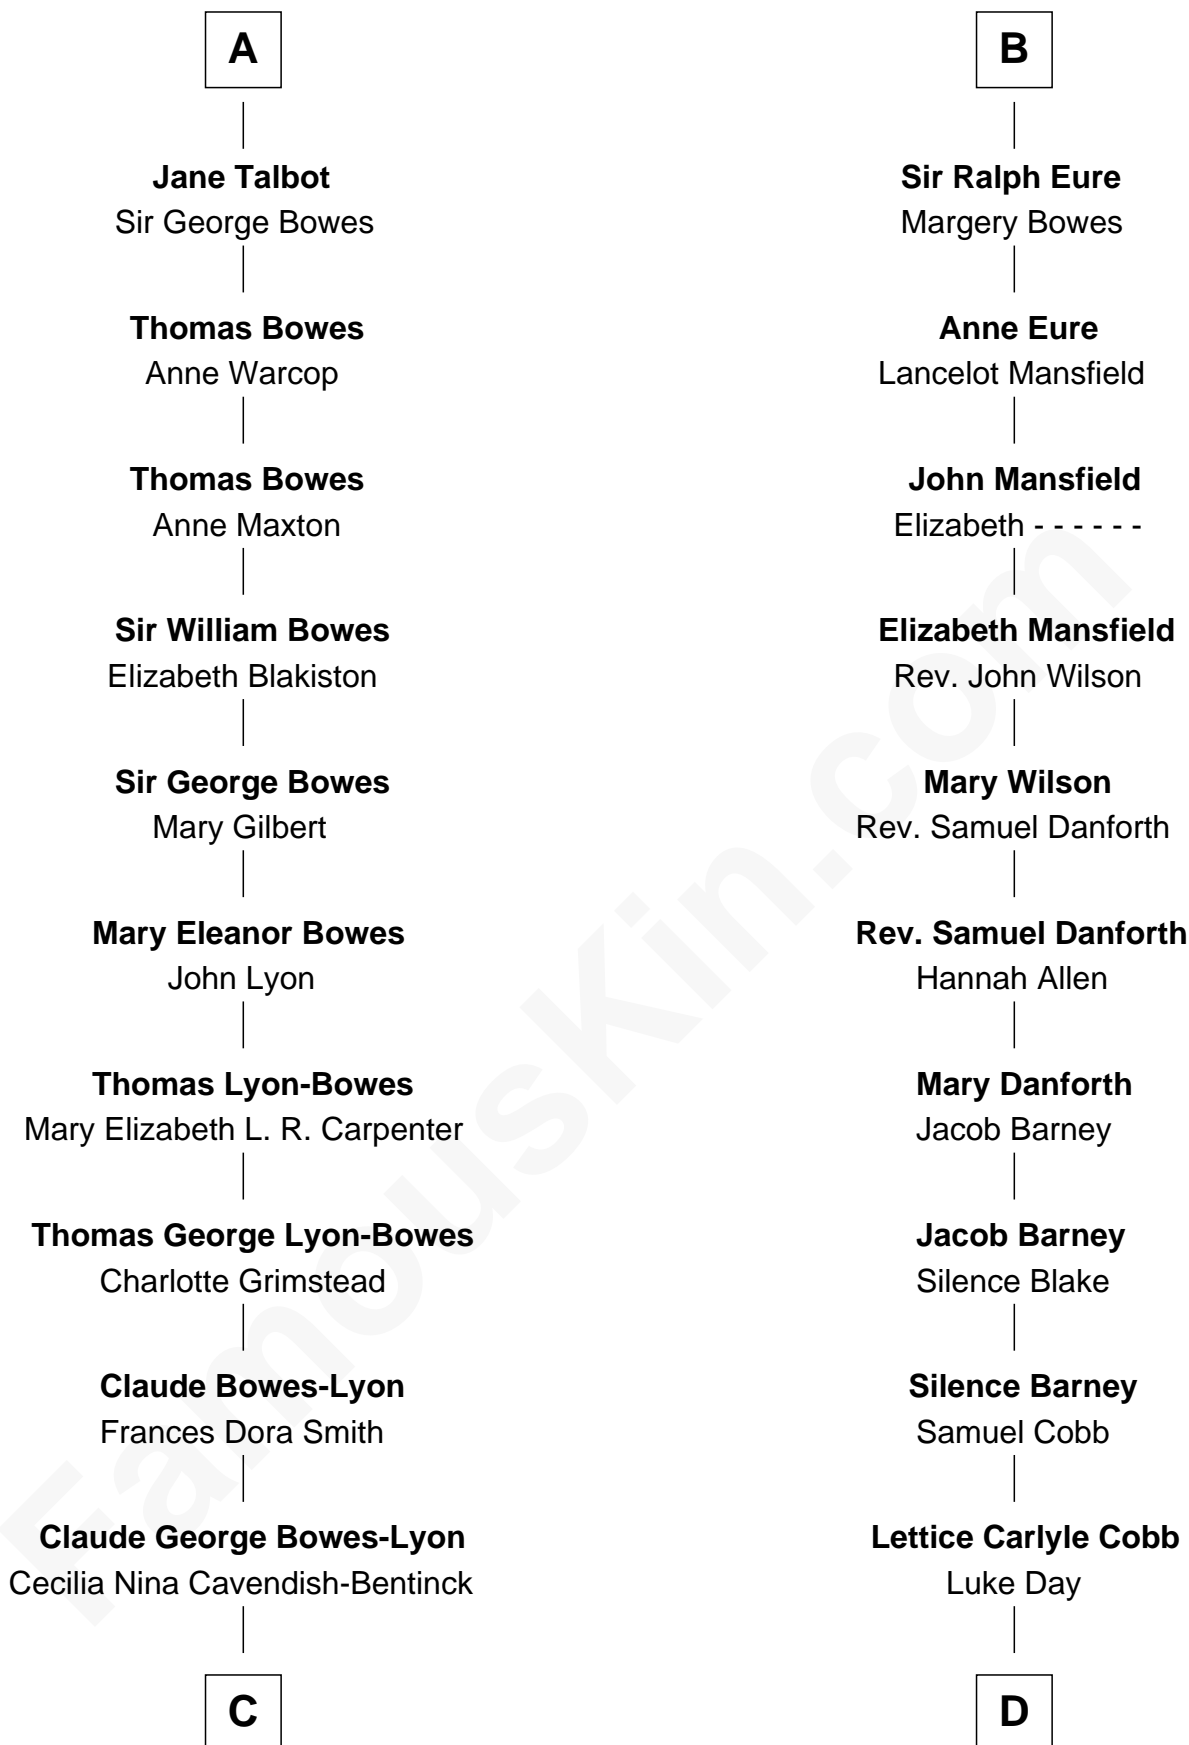

FamousKin.com Relationship Chart of

Prince William

Prince of Wales

20th cousin of

Sandra Day O'Connor

First Female U.S. Supreme Court Justice

C

Elizabeth Bowes-Lyon

George VI, King of the United Kingdom

Elizabeth II, Queen of the United Kingdom

Prince Philip of Edinburgh

Charles III, King of the United Kingdom

Princess Diana Frances Spencer

Prince William

Prince of Wales

D

Hollis Day

Eliza L. Flanders

Henry Clay Day

Alice Edith Hilton

Henry R. Day

Ada Mae Wilkey

Sandra Day O'Connor