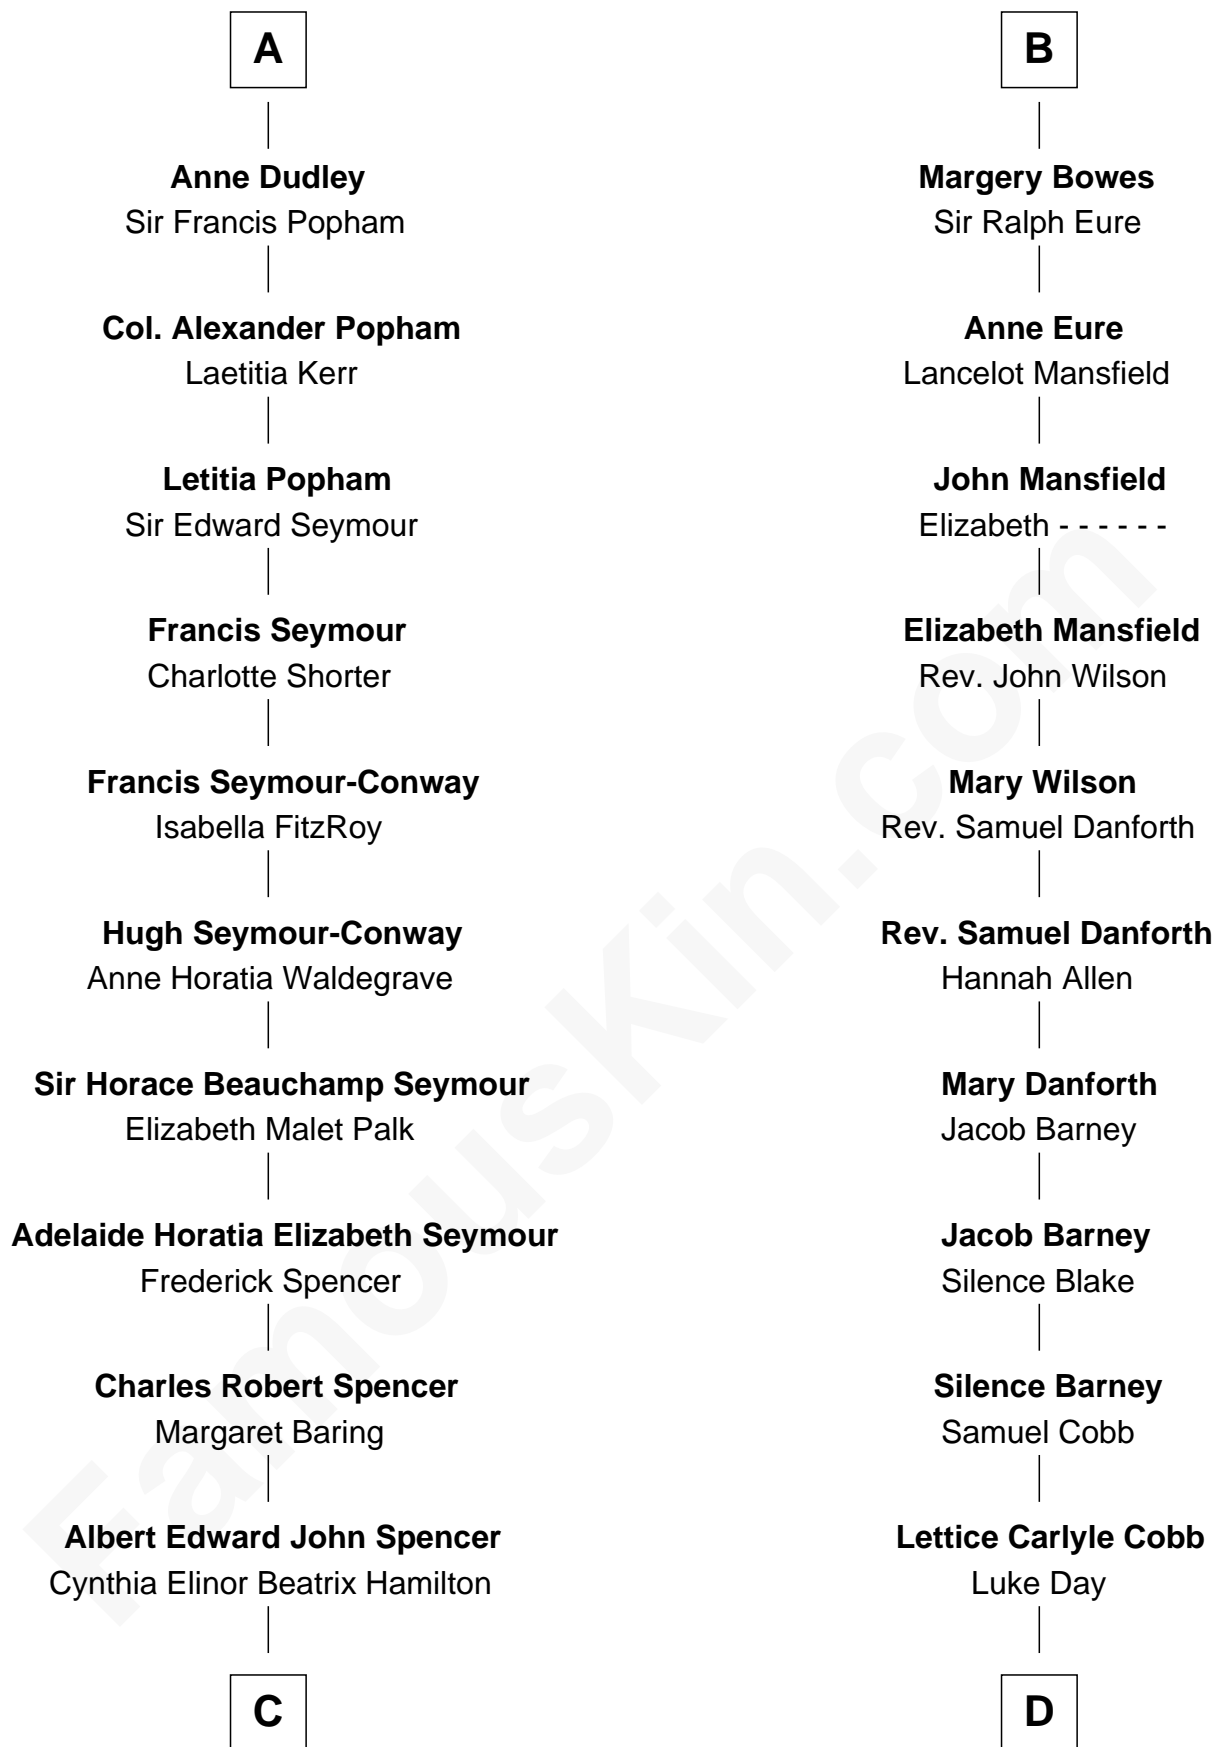

**FamousKin.com**  
**Relationship Chart of**  
**Prince William**  
*Prince of Wales*

19th cousin 1 time removed of  
**Sandra Day O'Connor**  
*First Female U.S. Supreme Court Justice*

**Sir Roger de Mortimer**  
 Philippa de Montagu

**C**

**Edward John Spencer**  
Frances Ruth Burke Roche

**Princess Diana Frances Spencer**  
Charles III, King of the United Kingdom

**Prince William**  
*Prince of Wales*

**D**

**Hollis Day**  
Eliza L. Flanders