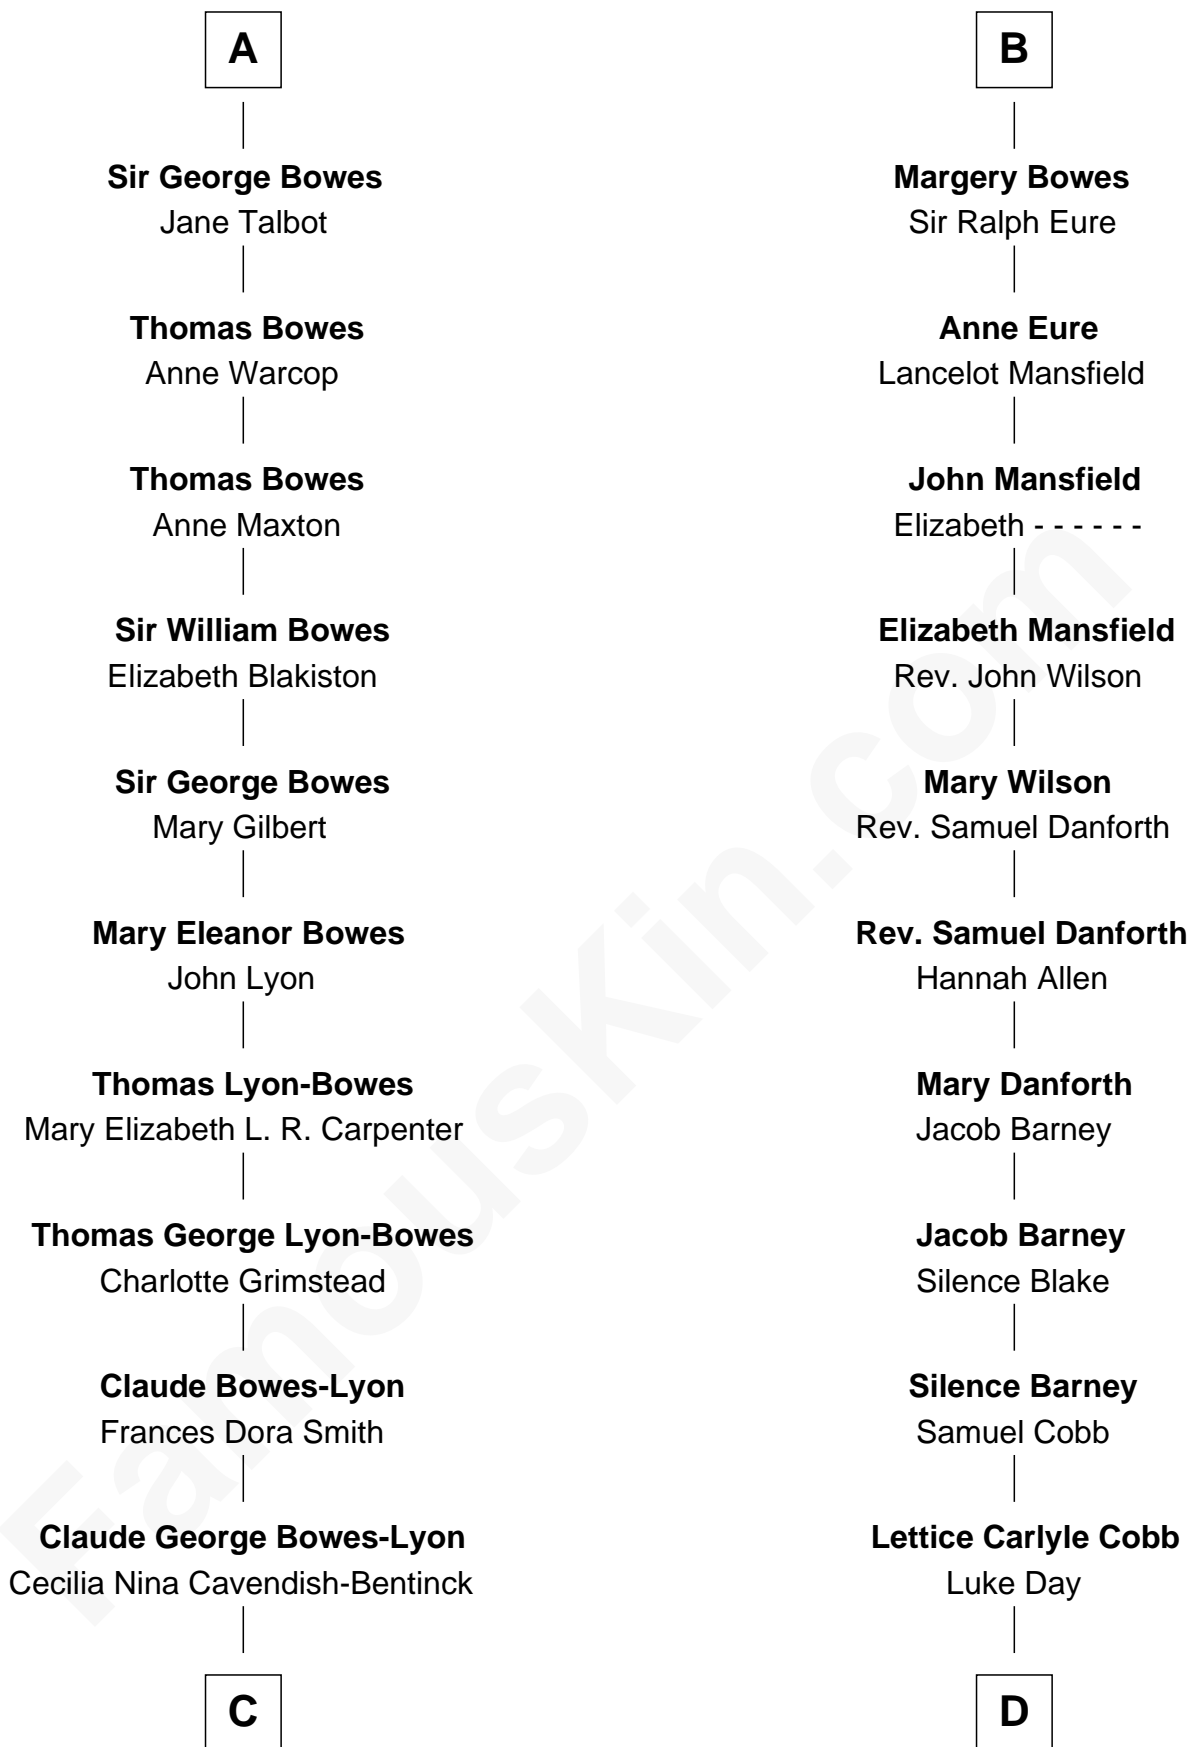

FamousKin.com Relationship Chart of

Prince William

Prince of Wales

20th cousin of

Sandra Day O'Connor

First Female U.S. Supreme Court Justice

Sir John Marmion

Maud de Furnival

C

Elizabeth Bowes-Lyon

George VI, King of the United Kingdom

Elizabeth II, Queen of the United Kingdom

Prince Philip of Edinburgh

Charles III, King of the United Kingdom

Princess Diana Frances Spencer

Prince William

Prince of Wales

D

Hollis Day

Eliza L. Flanders

Henry Clay Day

Alice Edith Hilton

Henry R. Day

Ada Mae Wilkey