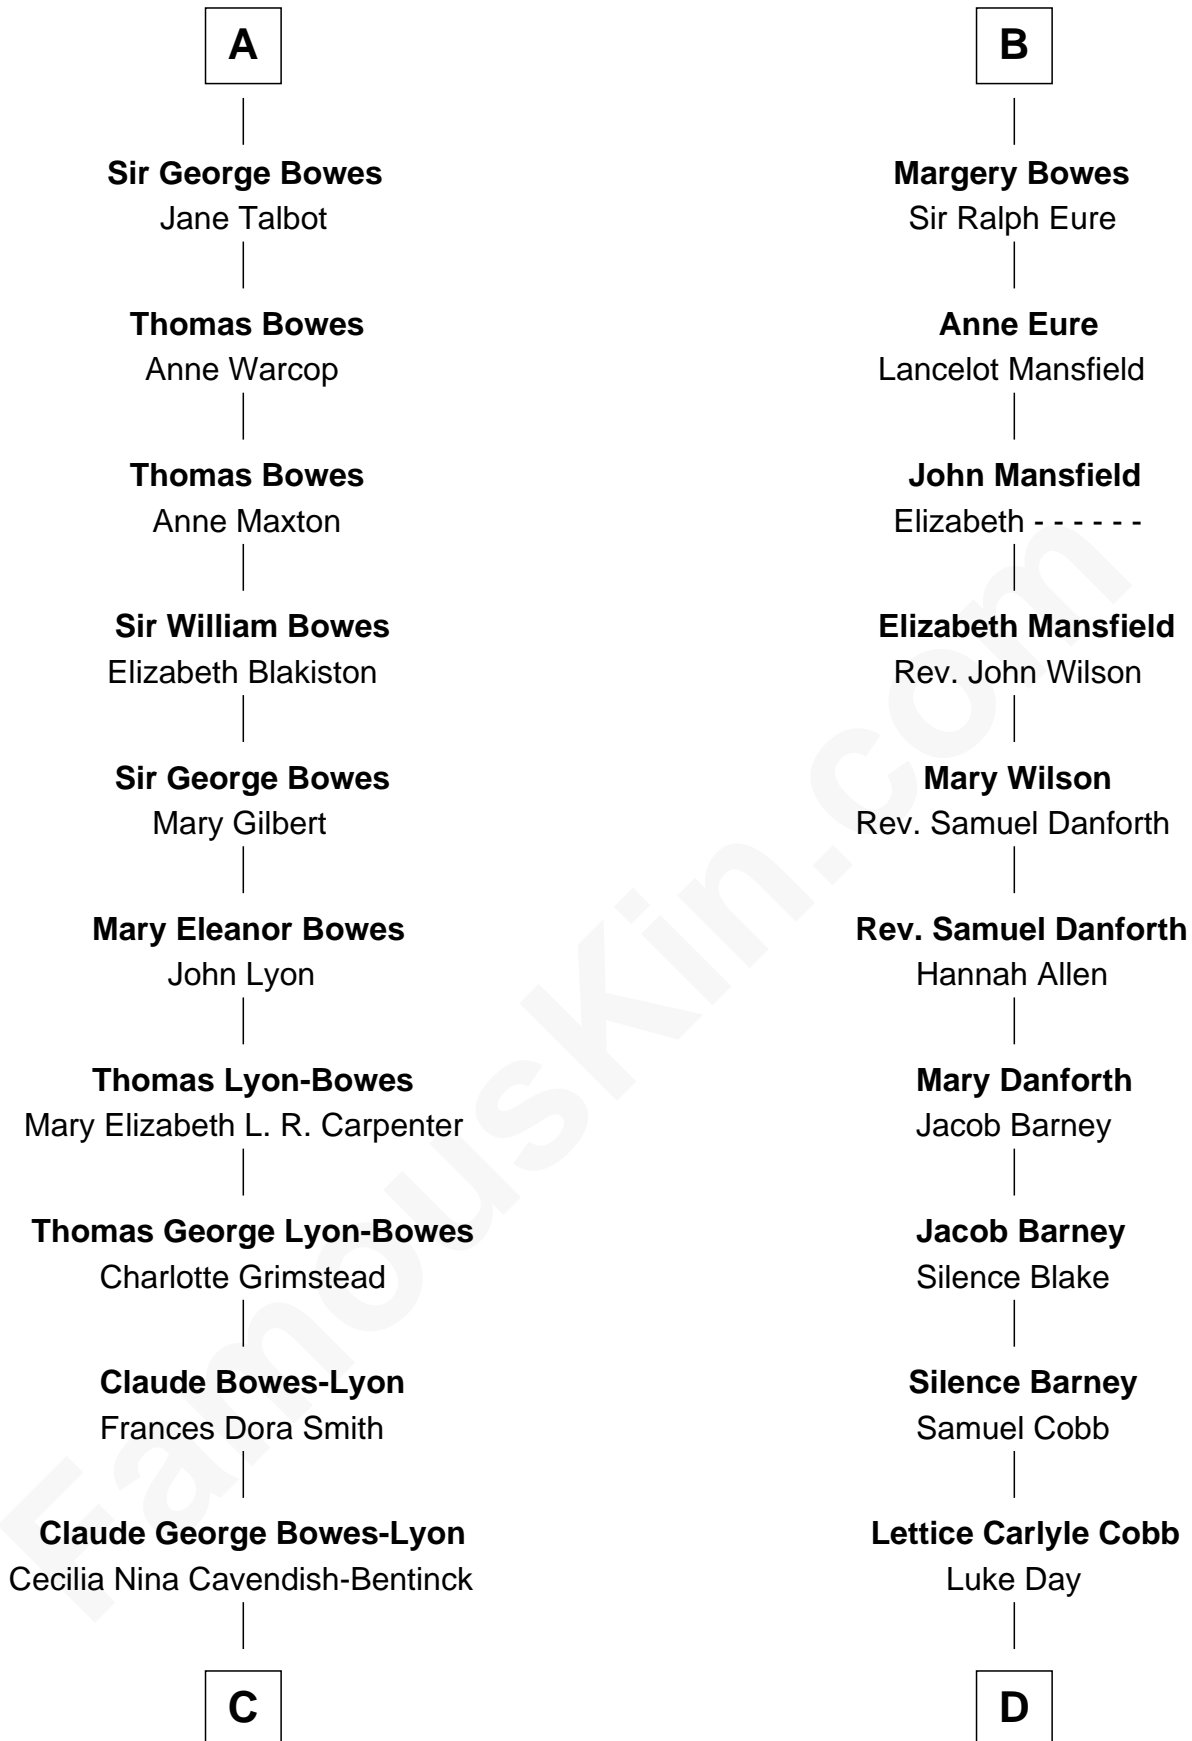

FamousKin.com Relationship Chart of

Prince William

Prince of Wales

20th cousin of

Sandra Day O'Connor

First Female U.S. Supreme Court Justice

C

Elizabeth Bowes-Lyon

George VI, King of the United Kingdom

Elizabeth II, Queen of the United Kingdom

Prince Philip of Edinburgh

Charles III, King of the United Kingdom

Princess Diana Frances Spencer

Prince William

Prince of Wales