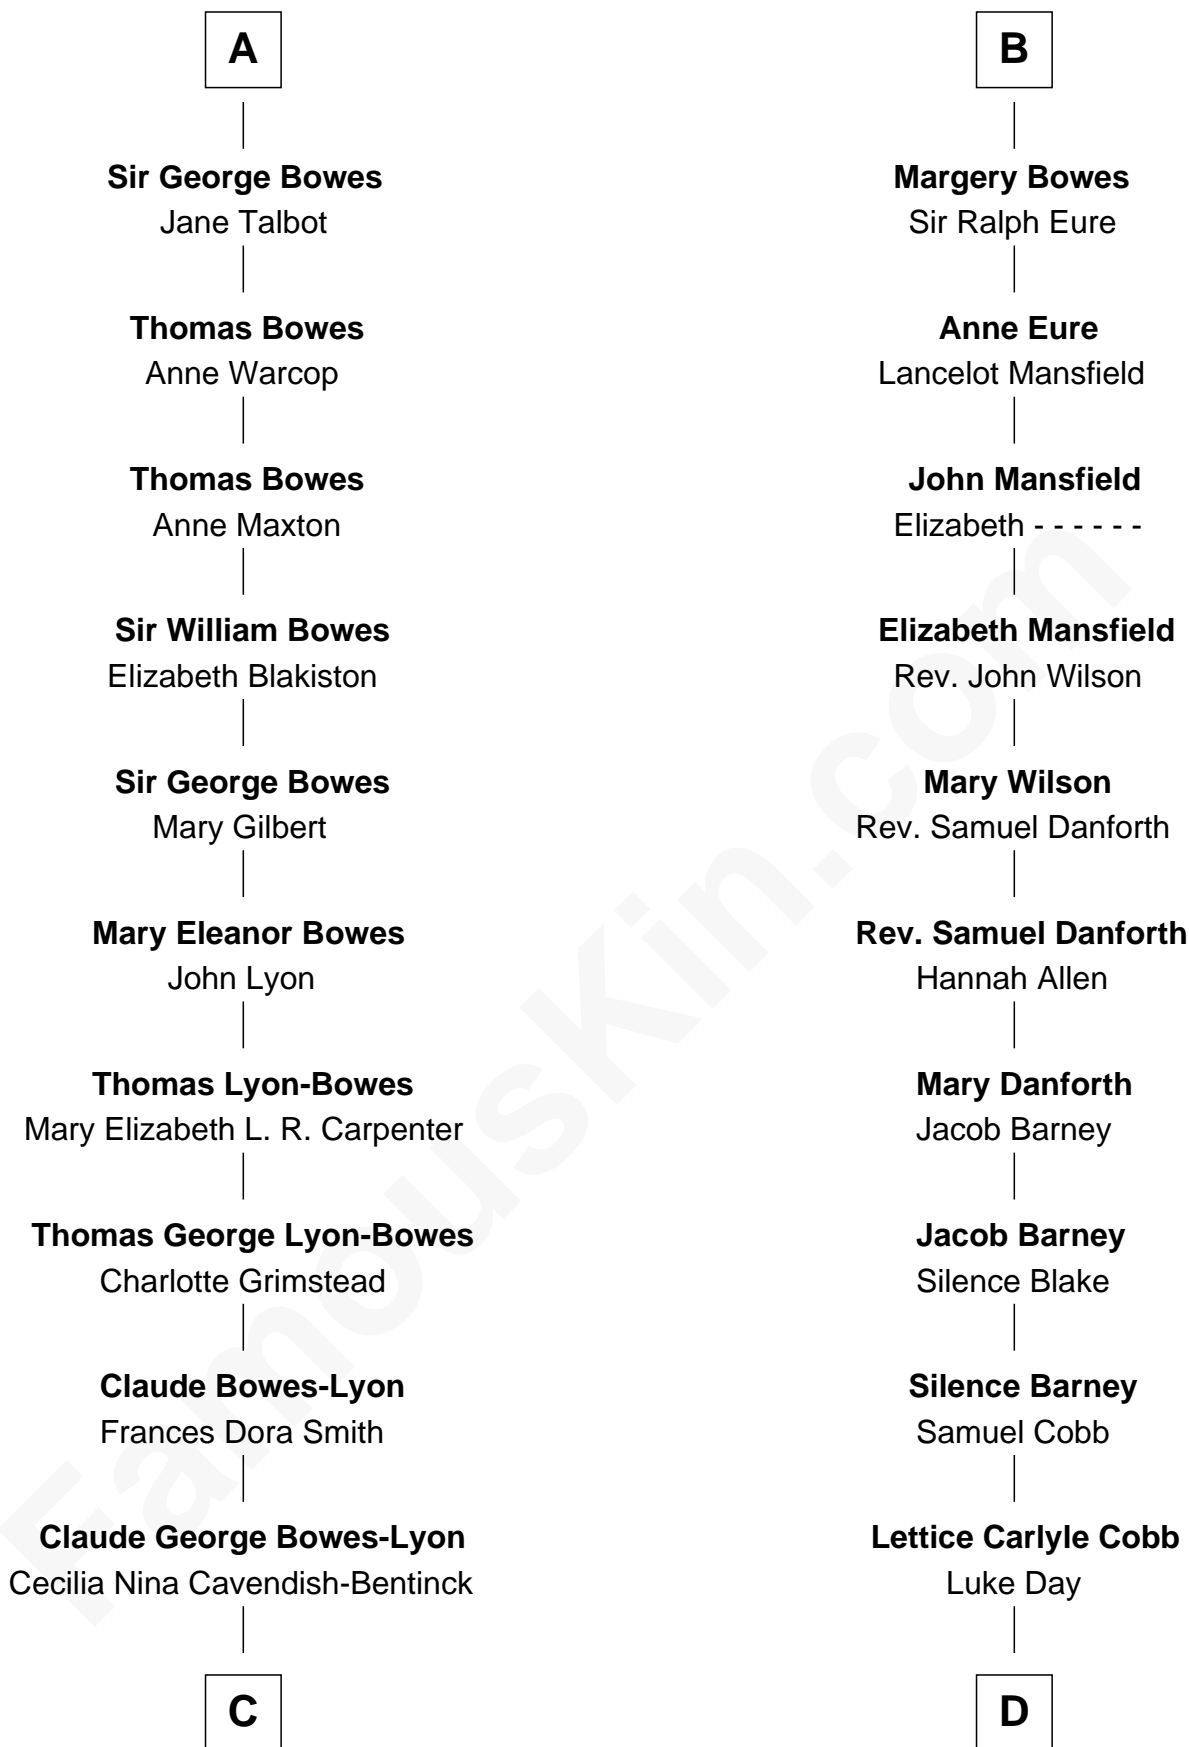

FamousKin.com Relationship Chart of

Prince William

Prince of Wales

20th cousin of

Sandra Day O'Connor

First Female U.S. Supreme Court Justice

Sir John Bulmer

C

Elizabeth Bowes-Lyon

George VI, King of the United Kingdom

Elizabeth II, Queen of the United Kingdom

Prince Philip of Edinburgh

Charles III, King of the United Kingdom

Princess Diana Frances Spencer

Prince William

Prince of Wales

D

Hollis Day

Eliza L. Flanders

Henry Clay Day

Alice Edith Hilton

Henry R. Day

Ada Mae Wilkey