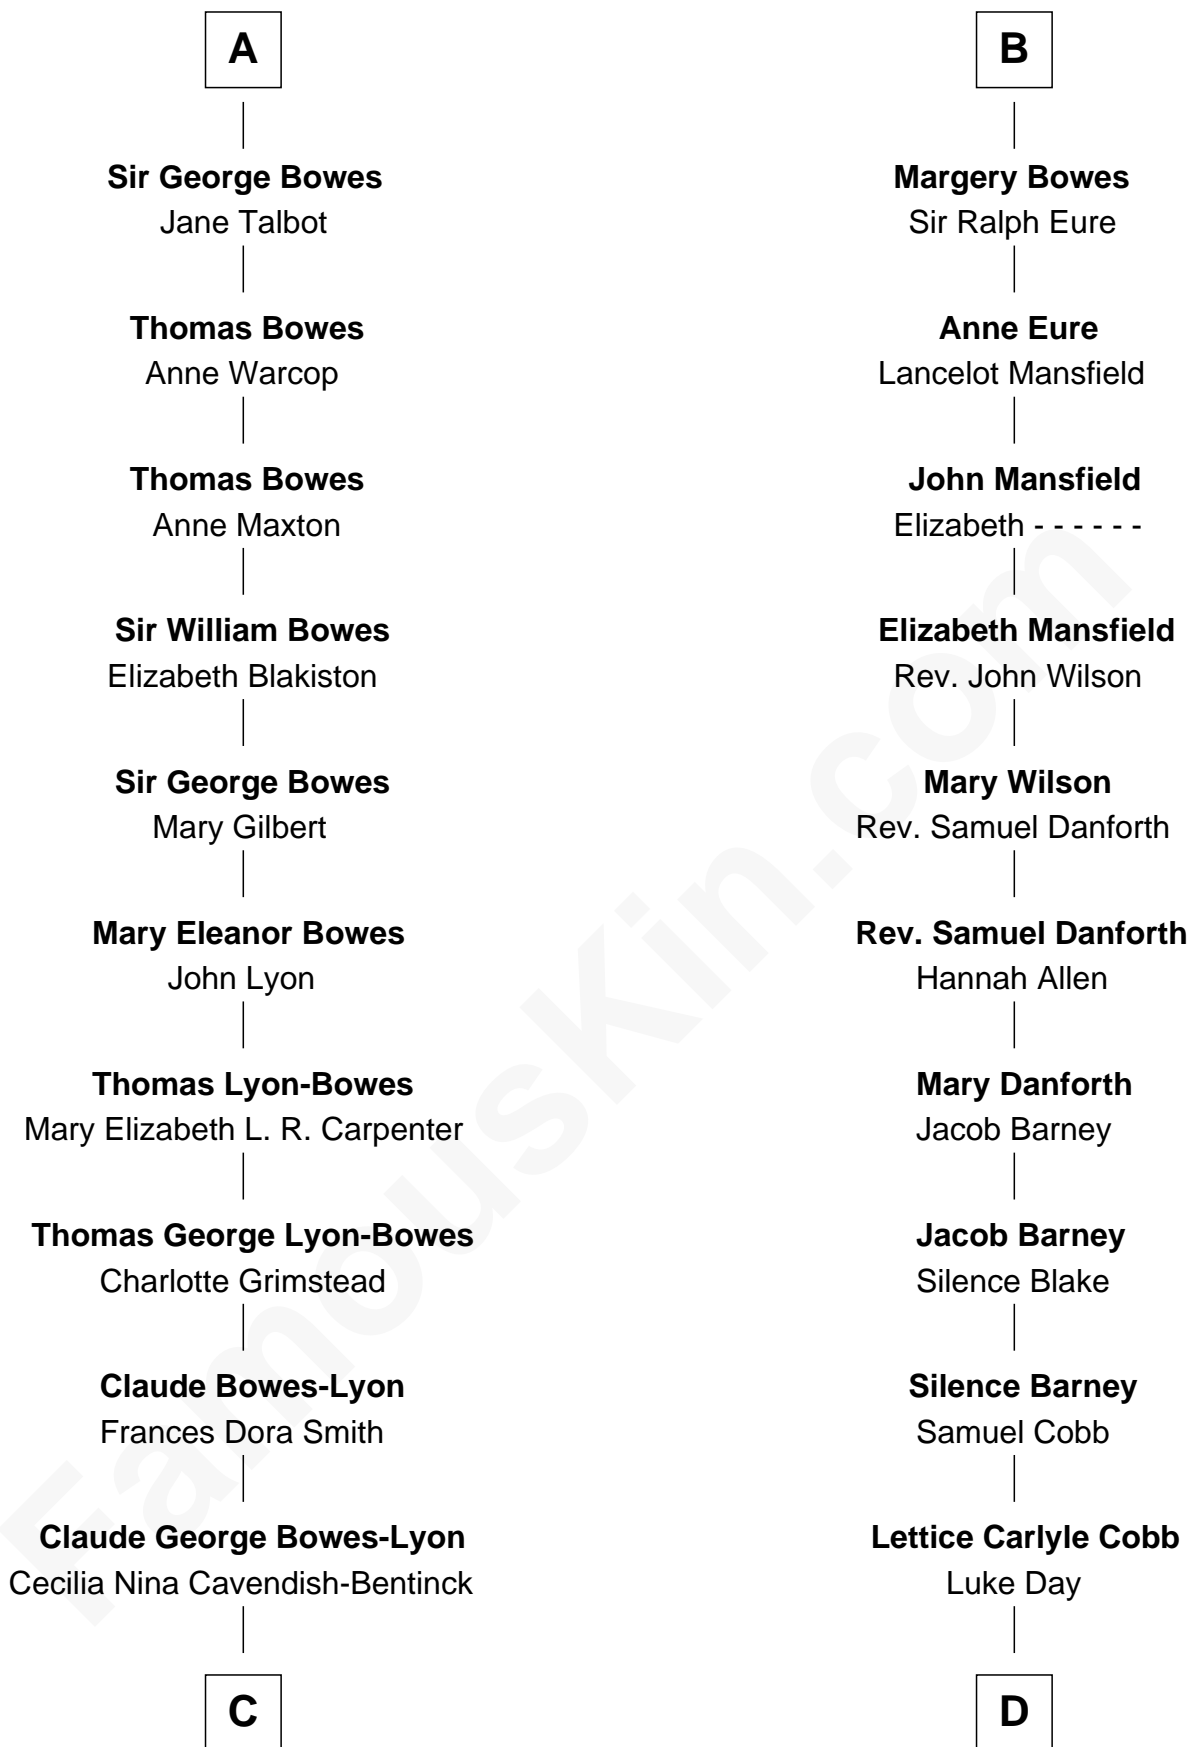

FamousKin.com Relationship Chart of

Prince William

Prince of Wales

20th cousin of

Sandra Day O'Connor

First Female U.S. Supreme Court Justice

Sir Geoffrey le Scrope

Ivetta de Ros

C

Elizabeth Bowes-Lyon

George VI, King of the United Kingdom

Elizabeth II, Queen of the United Kingdom

Prince Philip of Edinburgh

Charles III, King of the United Kingdom

Princess Diana Frances Spencer

Prince William

Prince of Wales

D

Hollis Day

Eliza L. Flanders

Henry Clay Day

Alice Edith Hilton

Henry R. Day

Ada Mae Wilkey