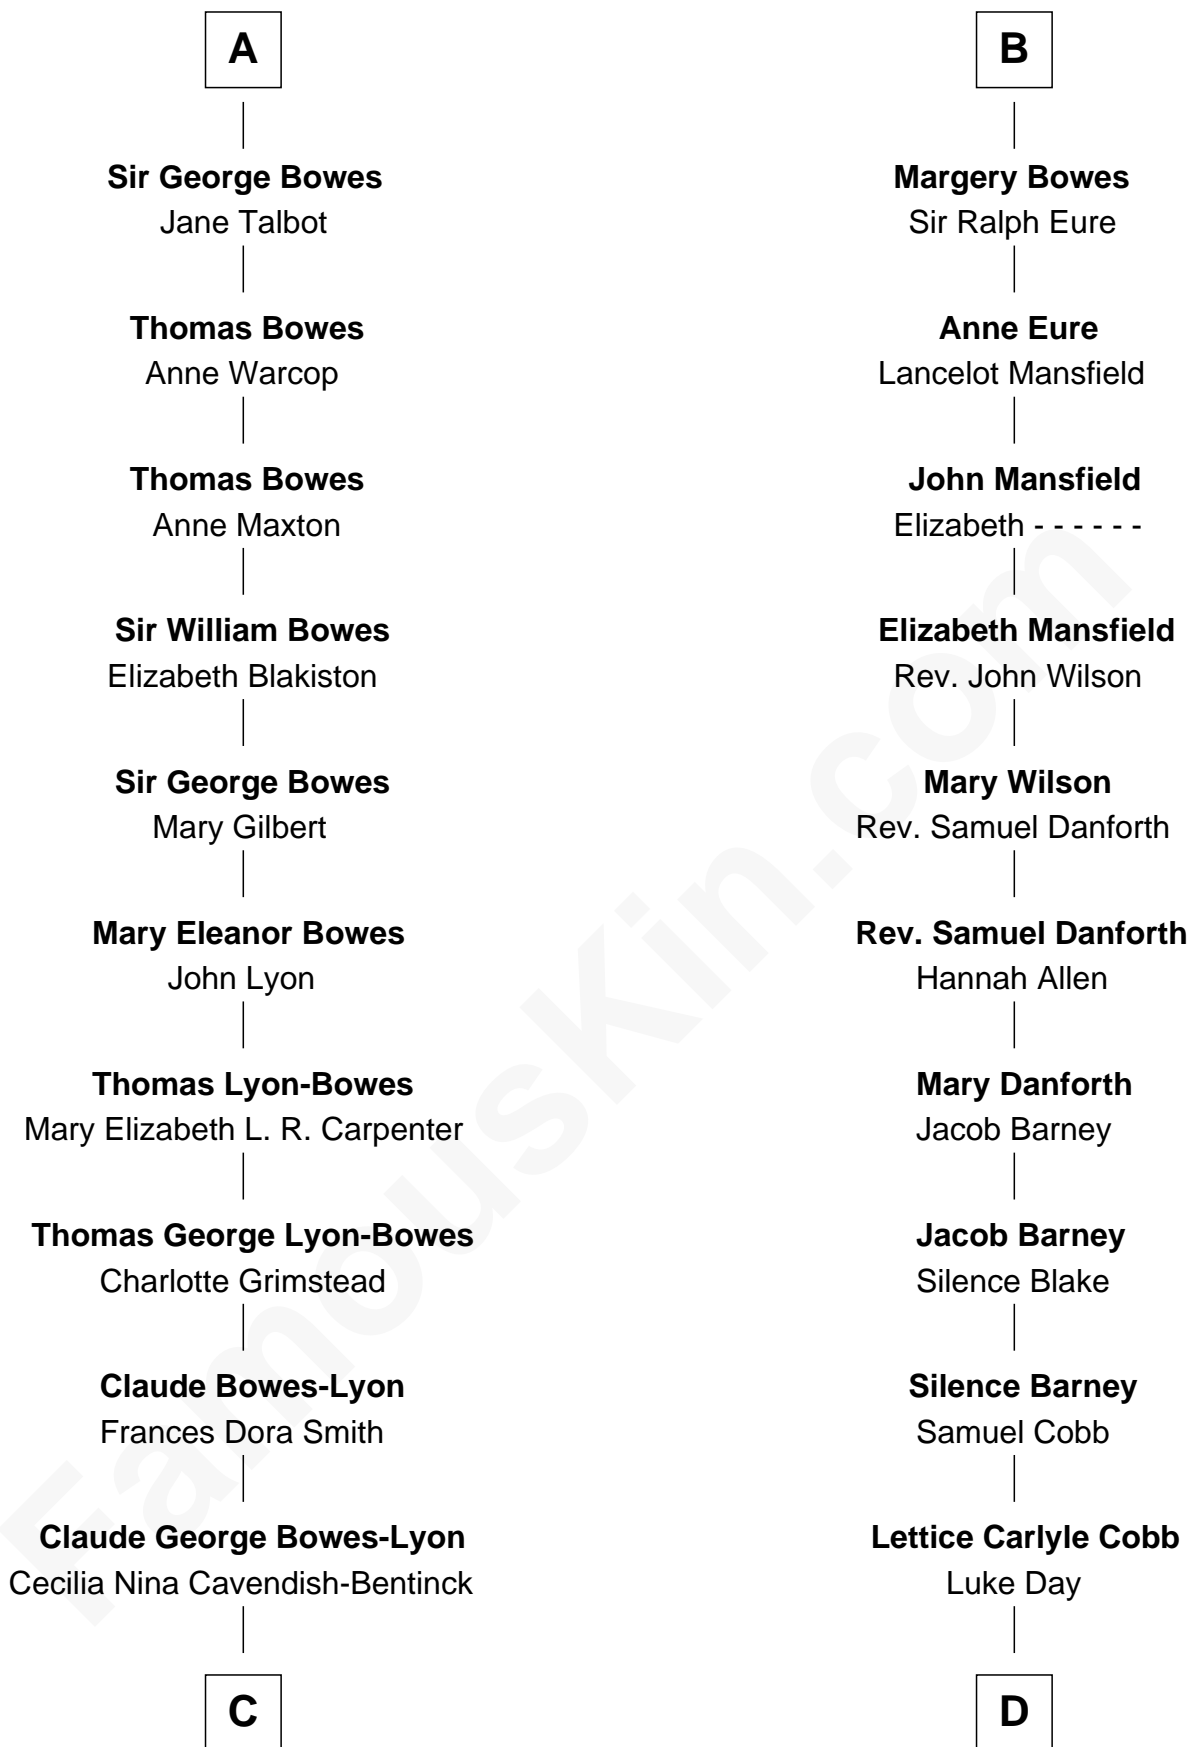

FamousKin.com Relationship Chart of

Prince William

Prince of Wales

20th cousin of

Sandra Day O'Connor

First Female U.S. Supreme Court Justice

Sir Robert de Clifford

Maud de Clare

C

Elizabeth Bowes-Lyon

George VI, King of the United Kingdom

Elizabeth II, Queen of the United Kingdom

Prince Philip of Edinburgh

Charles III, King of the United Kingdom

Princess Diana Frances Spencer

Prince William

Prince of Wales

D

Hollis Day

Eliza L. Flanders

Henry Clay Day

Alice Edith Hilton

Henry R. Day

Ada Mae Wilkey