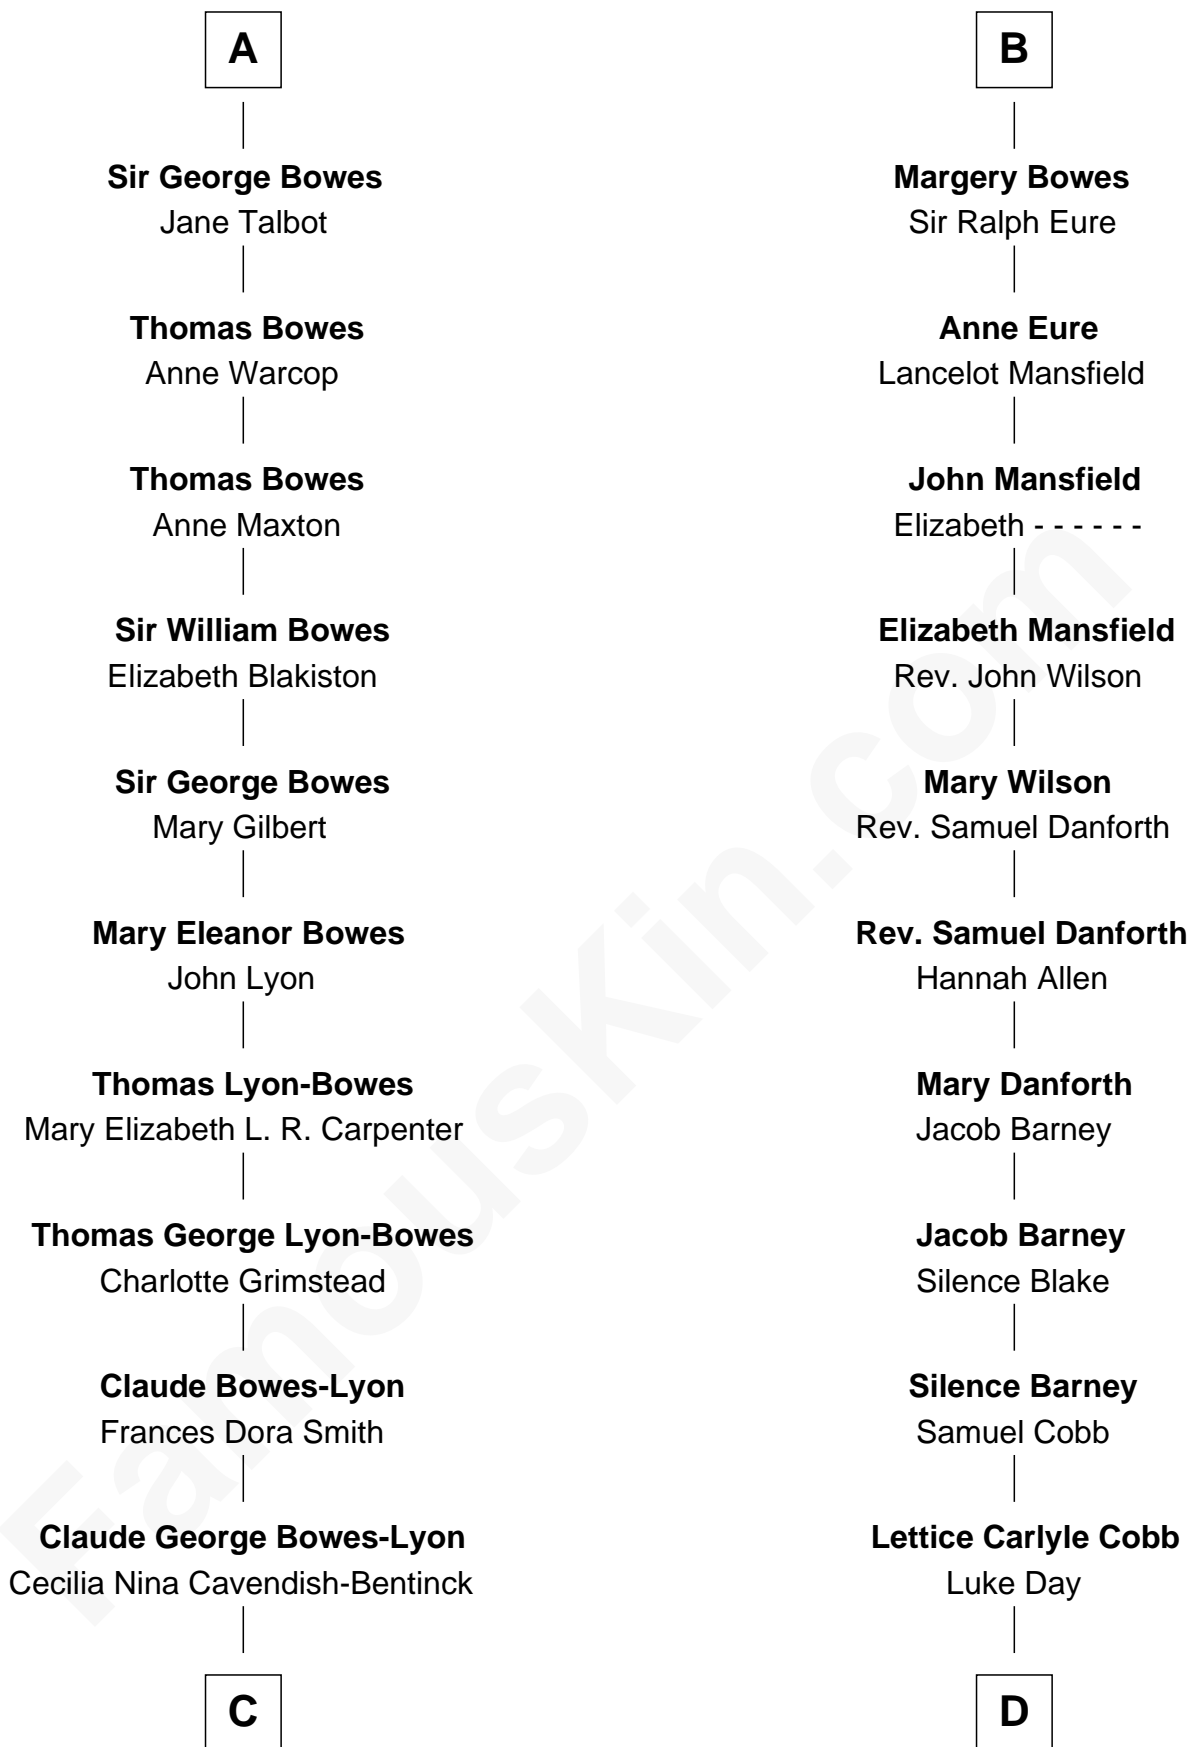

FamousKin.com Relationship Chart of

Prince William

Prince of Wales

20th cousin of

Sandra Day O'Connor

First Female U.S. Supreme Court Justice

C

Elizabeth Bowes-Lyon

George VI, King of the United Kingdom

Elizabeth II, Queen of the United Kingdom

Prince Philip of Edinburgh

Charles III, King of the United Kingdom

Princess Diana Frances Spencer

Prince William

Prince of Wales

D

Hollis Day

Eliza L. Flanders

Henry Clay Day

Alice Edith Hilton

Henry R. Day

Ada Mae Wilkey

Sandra Day O'Connor