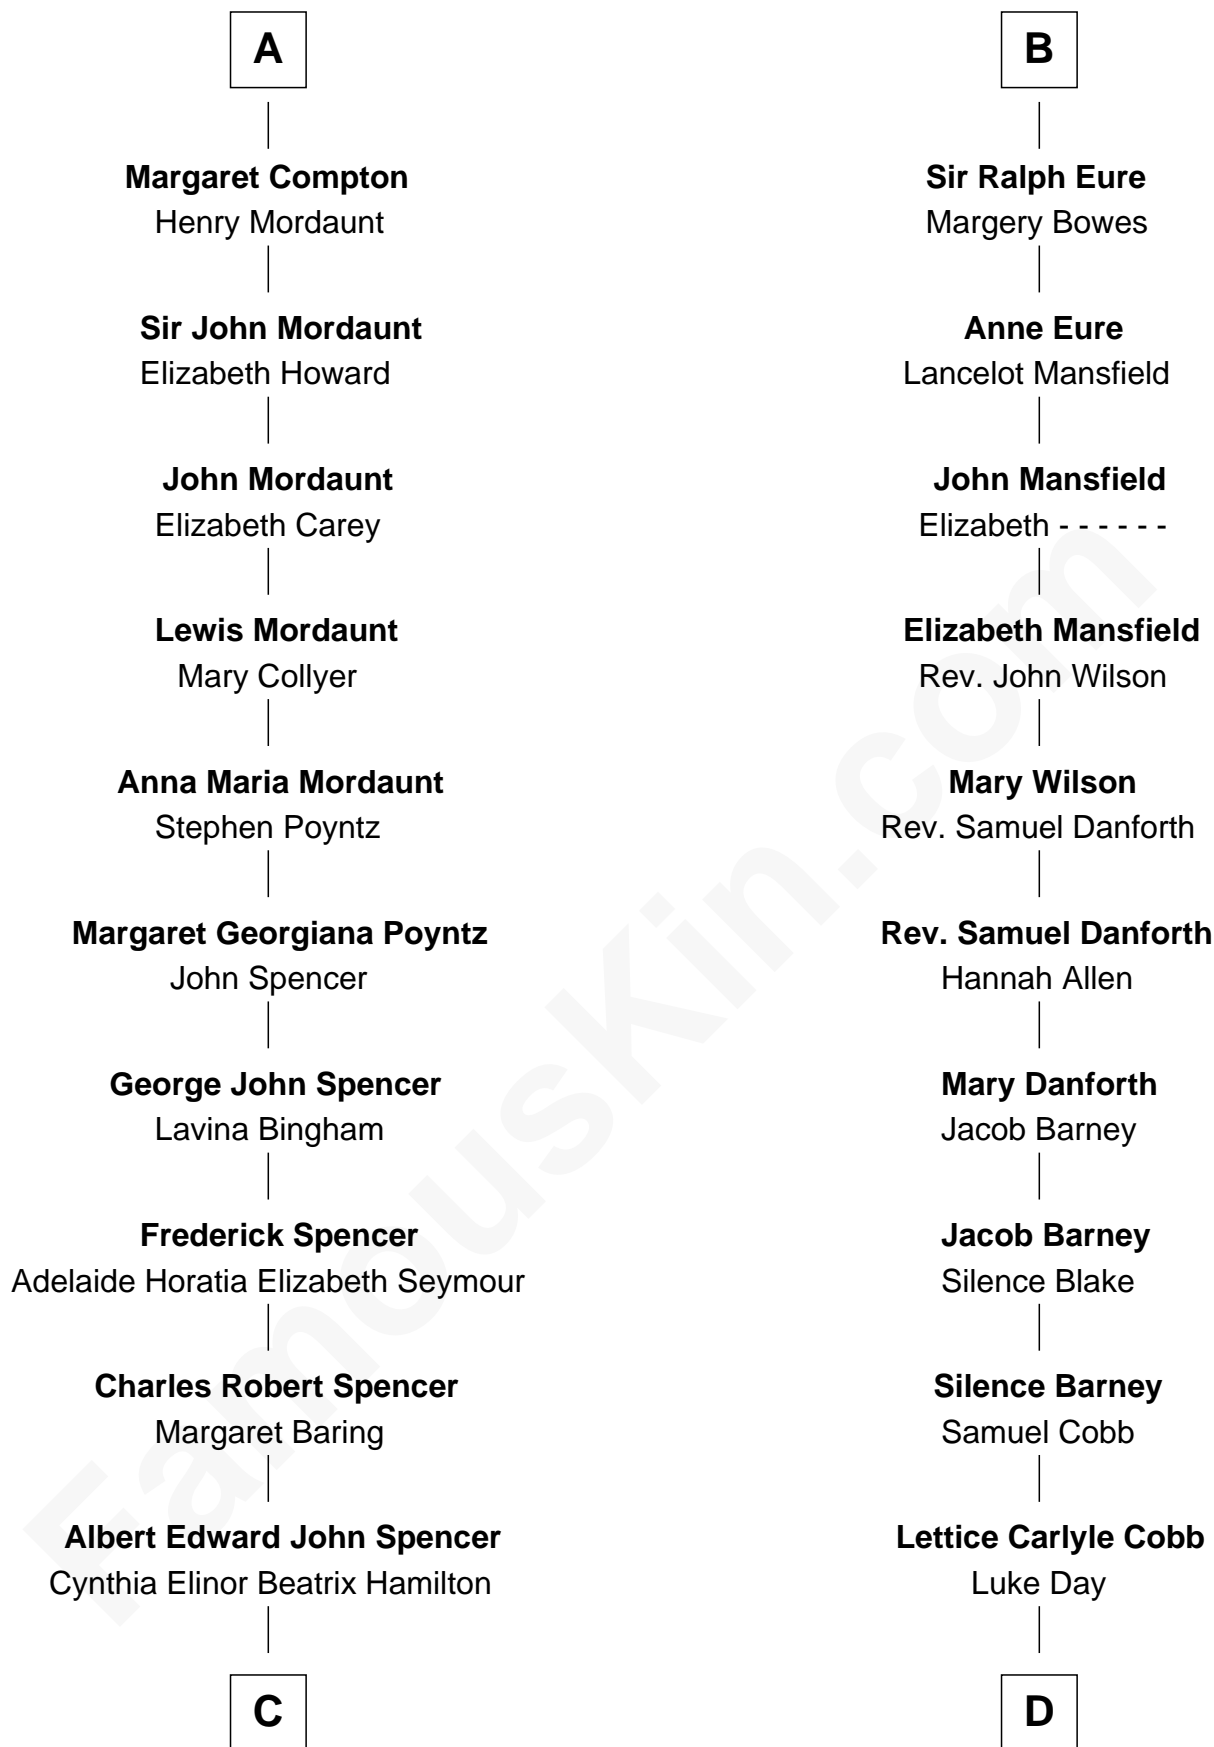

FamousKin.com Relationship Chart of

Prince William

Prince of Wales

19th cousin 1 time removed of

Sandra Day O'Connor

First Female U.S. Supreme Court Justice

Sir Henry de Percy

Idoine de Clifford

C

Edward John Spencer
Frances Ruth Burke Roche

Princess Diana Frances Spencer
Charles III, King of the United Kingdom

Prince William
Prince of Wales

D

Hollis Day
Eliza L. Flanders

Henry Clay Day
Alice Edith Hilton