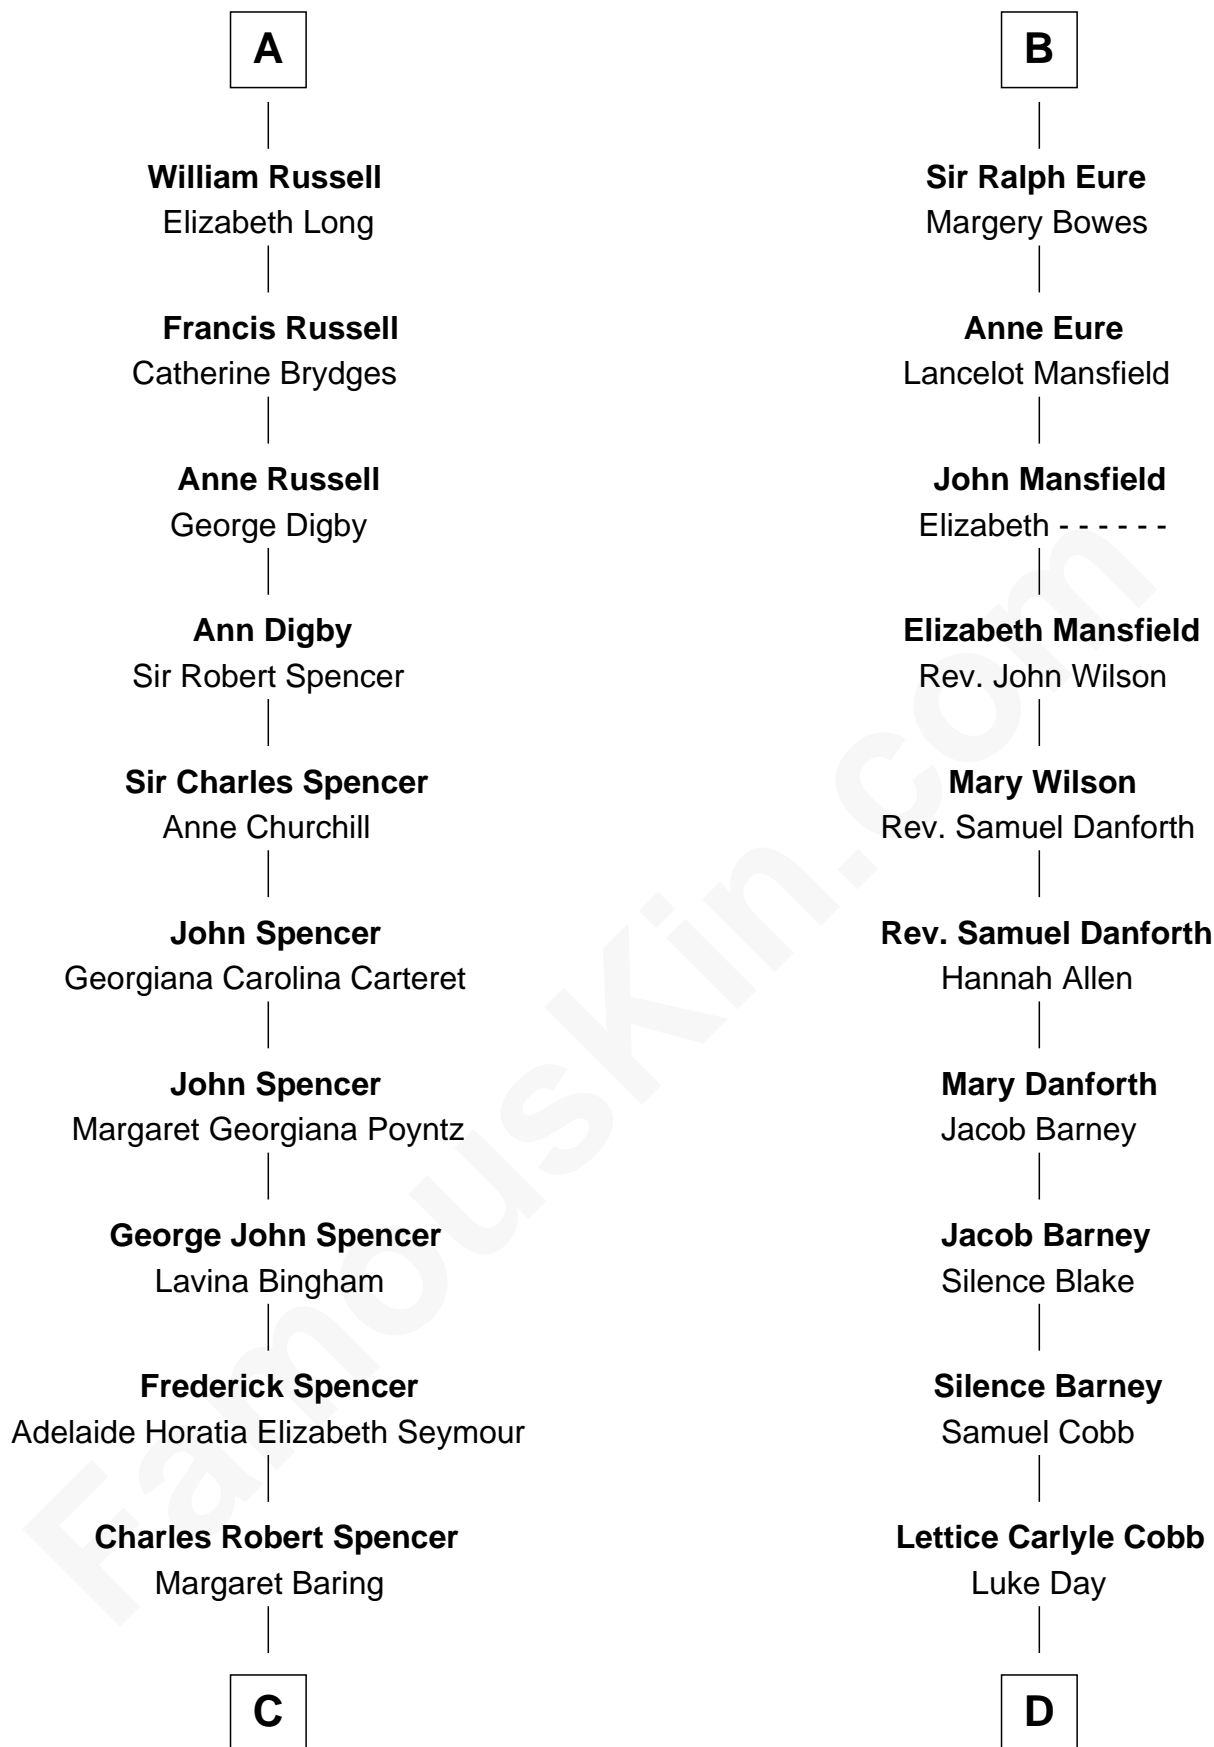

FamousKin.com Relationship Chart of

Prince William

Prince of Wales

20th cousin of

Sandra Day O'Connor

First Female U.S. Supreme Court Justice

C

Albert Edward John Spencer

Cynthia Elinor Beatrix Hamilton

Edward John Spencer

Frances Ruth Burke Roche

Princess Diana Frances Spencer

Charles III, King of the United Kingdom

Prince William

Prince of Wales

D