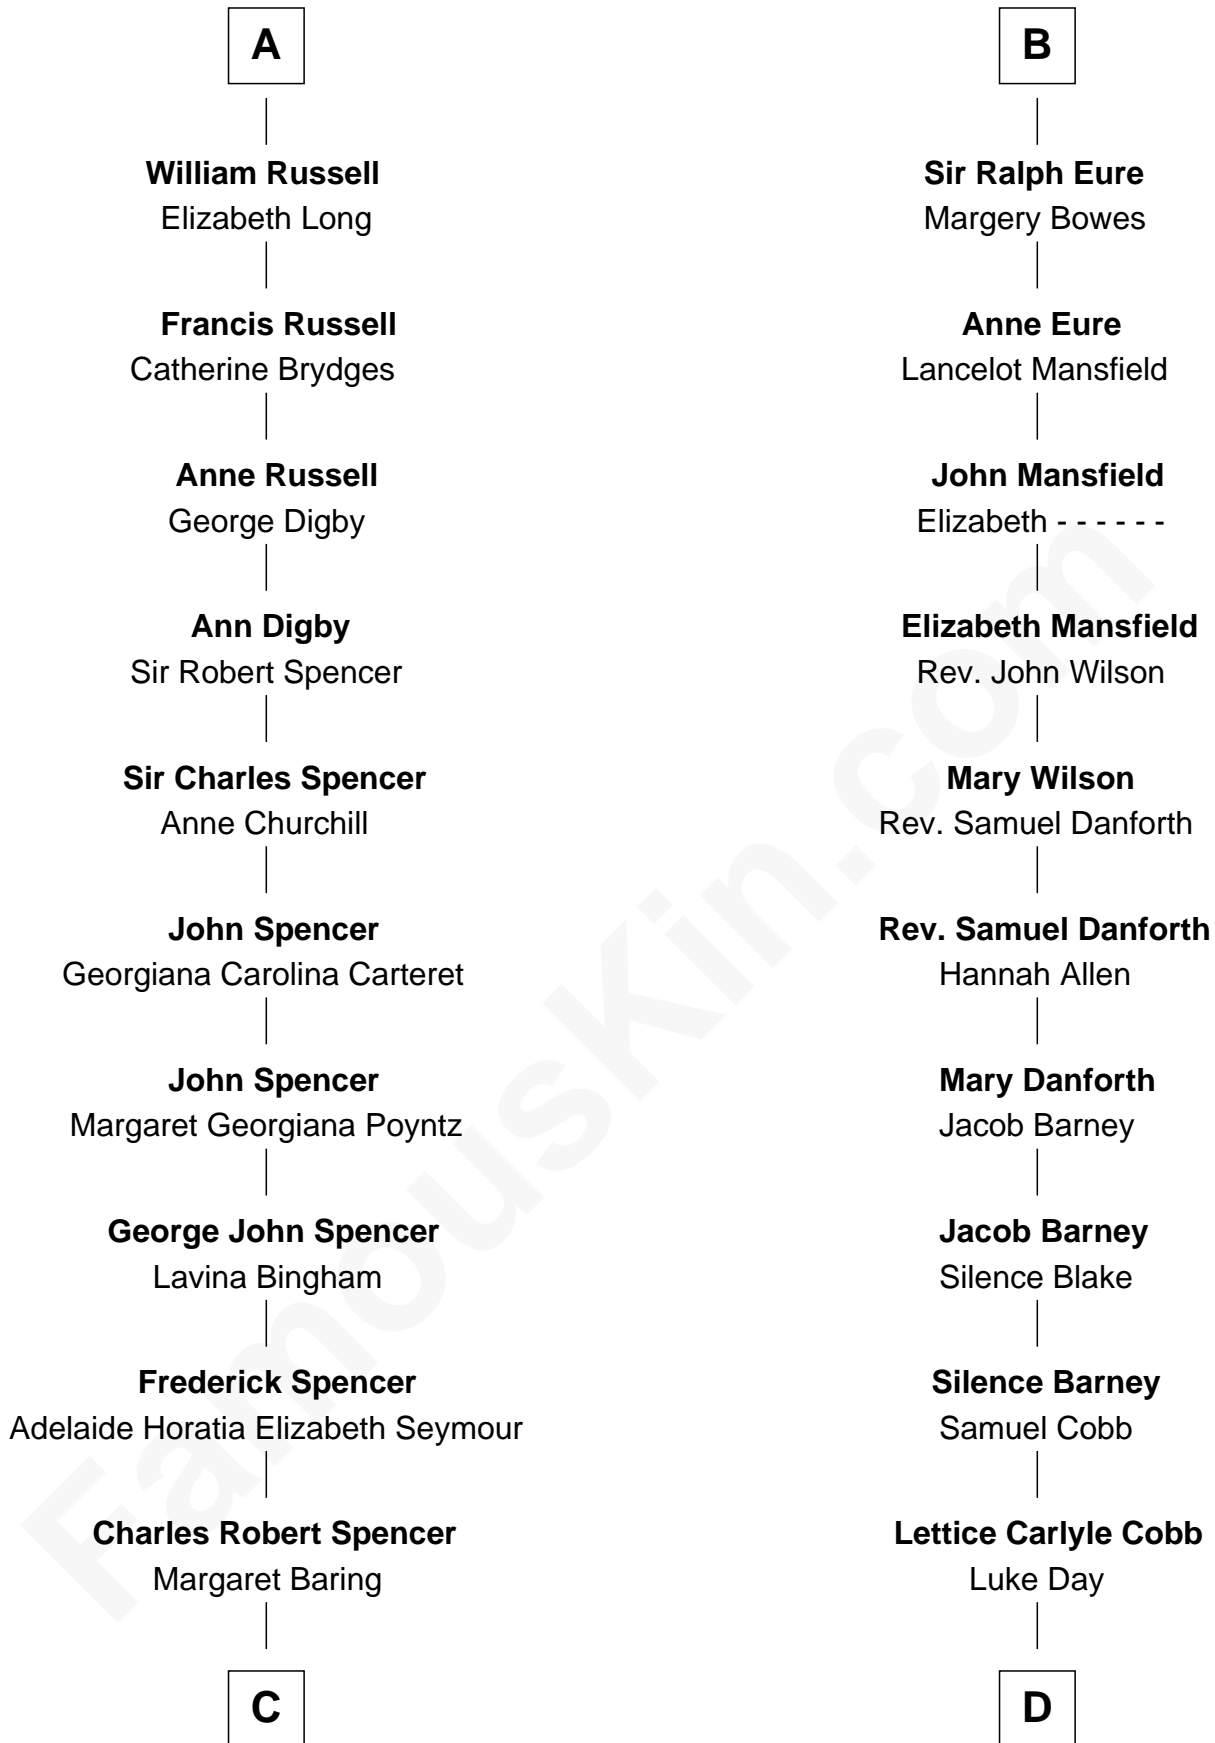

FamousKin.com Relationship Chart of

Prince William

Prince of Wales

20th cousin of

Sandra Day O'Connor

First Female U.S. Supreme Court Justice

Sir William Deincourt

Milicent la Zouche

C

Albert Edward John Spencer

Cynthia Elinor Beatrix Hamilton

Edward John Spencer

Frances Ruth Burke Roche

Princess Diana Frances Spencer

Charles III, King of the United Kingdom

Prince William