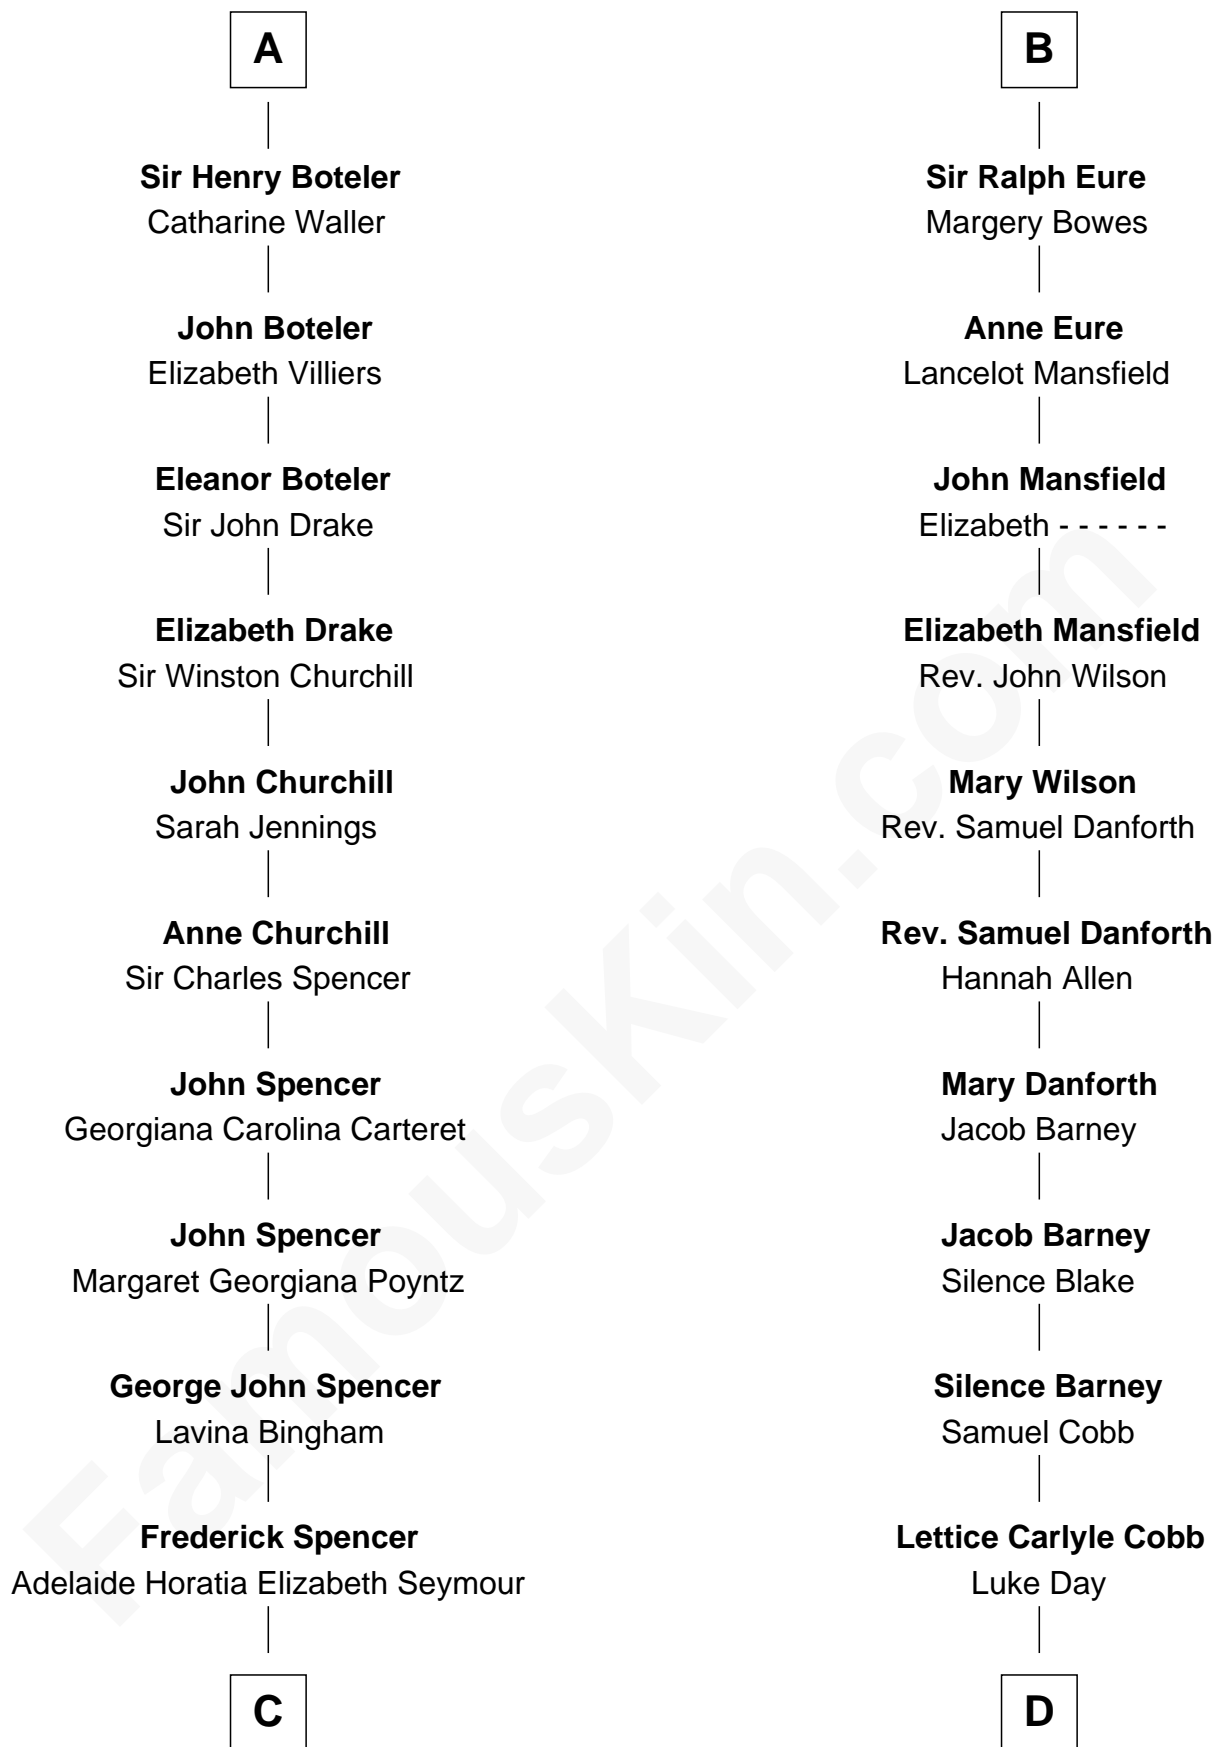

FamousKin.com Relationship Chart of

Prince William

Prince of Wales

20th cousin 1 time removed of

Sandra Day O'Connor

First Female U.S. Supreme Court Justice

Sir John de Wingfield

Eleanor de Glanville

C

Charles Robert Spencer

Margaret Baring

Albert Edward John Spencer

Cynthia Elinor Beatrix Hamilton

Edward John Spencer

Frances Ruth Burke Roche

Princess Diana Frances Spencer