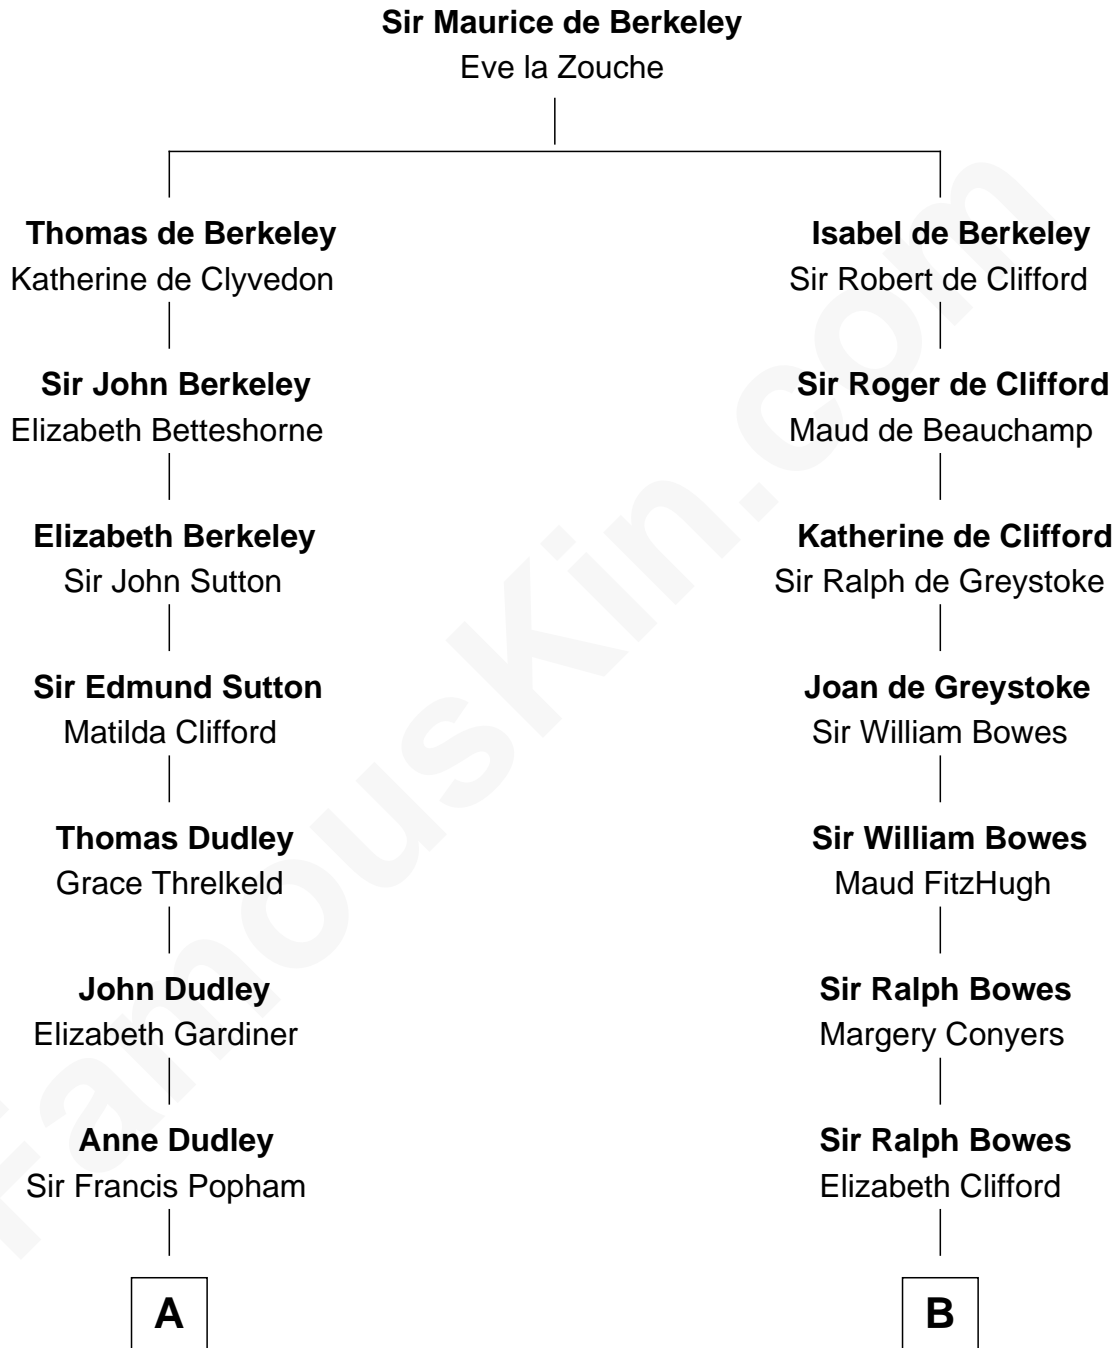

FamousKin.com
Relationship Chart of
Prince William
Prince of Wales

18th cousin 2 times removed of

Sandra Day O'Connor
First Female U.S. Supreme Court Justice

C

Princess Diana Frances Spencer
Charles III, King of the United Kingdom

Prince William
Prince of Wales

D

Hollis Day
Eliza L. Flanders

Henry Clay Day
Alice Edith Hilton

Henry R. Day
Ada Mae Wilkey

Sandra Day O'Connor
U.S. Supreme Court Justice

FamousKin.com