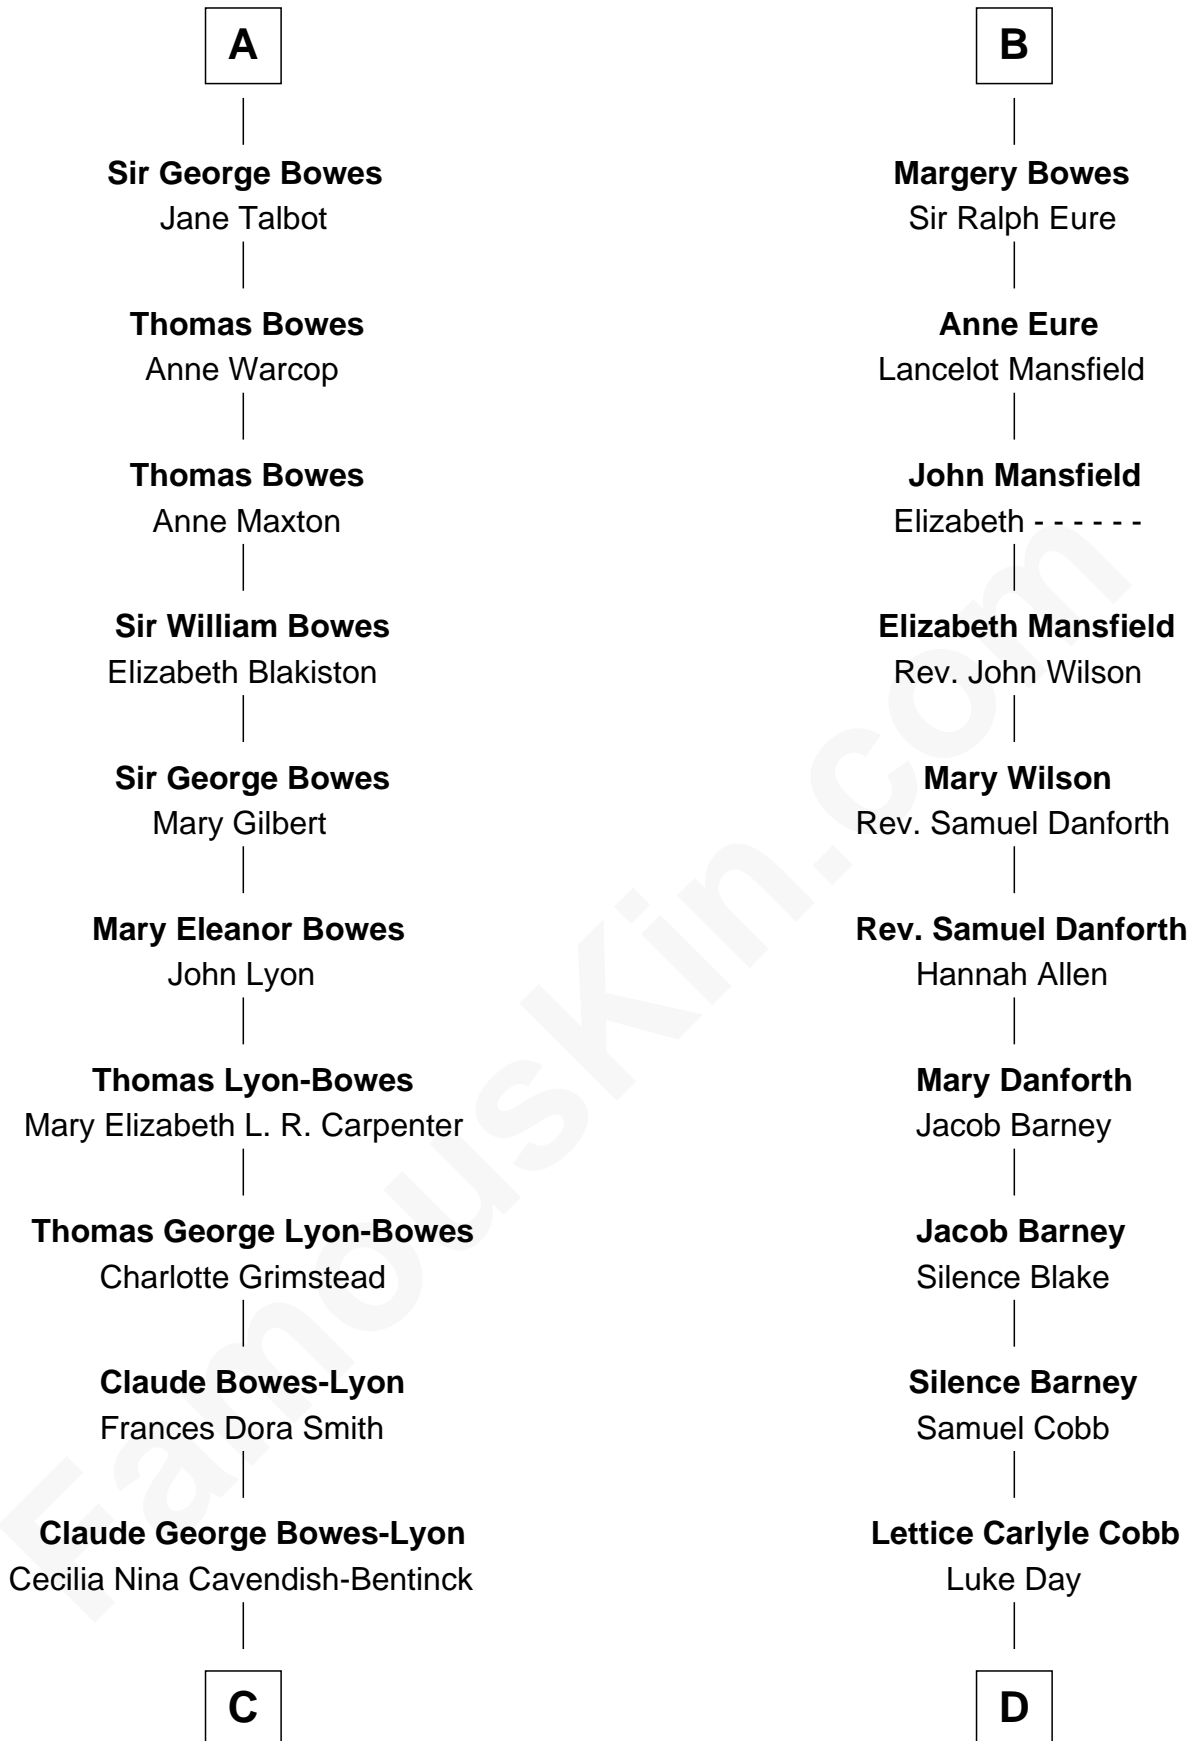

# FamousKin.com Relationship Chart of

**Prince William**

*Prince of Wales*

20th cousin of

**Sandra Day O'Connor**

*First Female U.S. Supreme Court Justice*

**C**

**Elizabeth Bowes-Lyon**

George VI, King of the United Kingdom

**Elizabeth II, Queen of the United Kingdom**

Prince Philip of Edinburgh

**Charles III, King of the United Kingdom**

Princess Diana Frances Spencer

**Prince William**

*Prince of Wales*

**D**

**Hollis Day**

Eliza L. Flanders

**Henry Clay Day**

Alice Edith Hilton

**Henry R. Day**

Ada Mae Wilkey

**Sandra Day O'Connor**