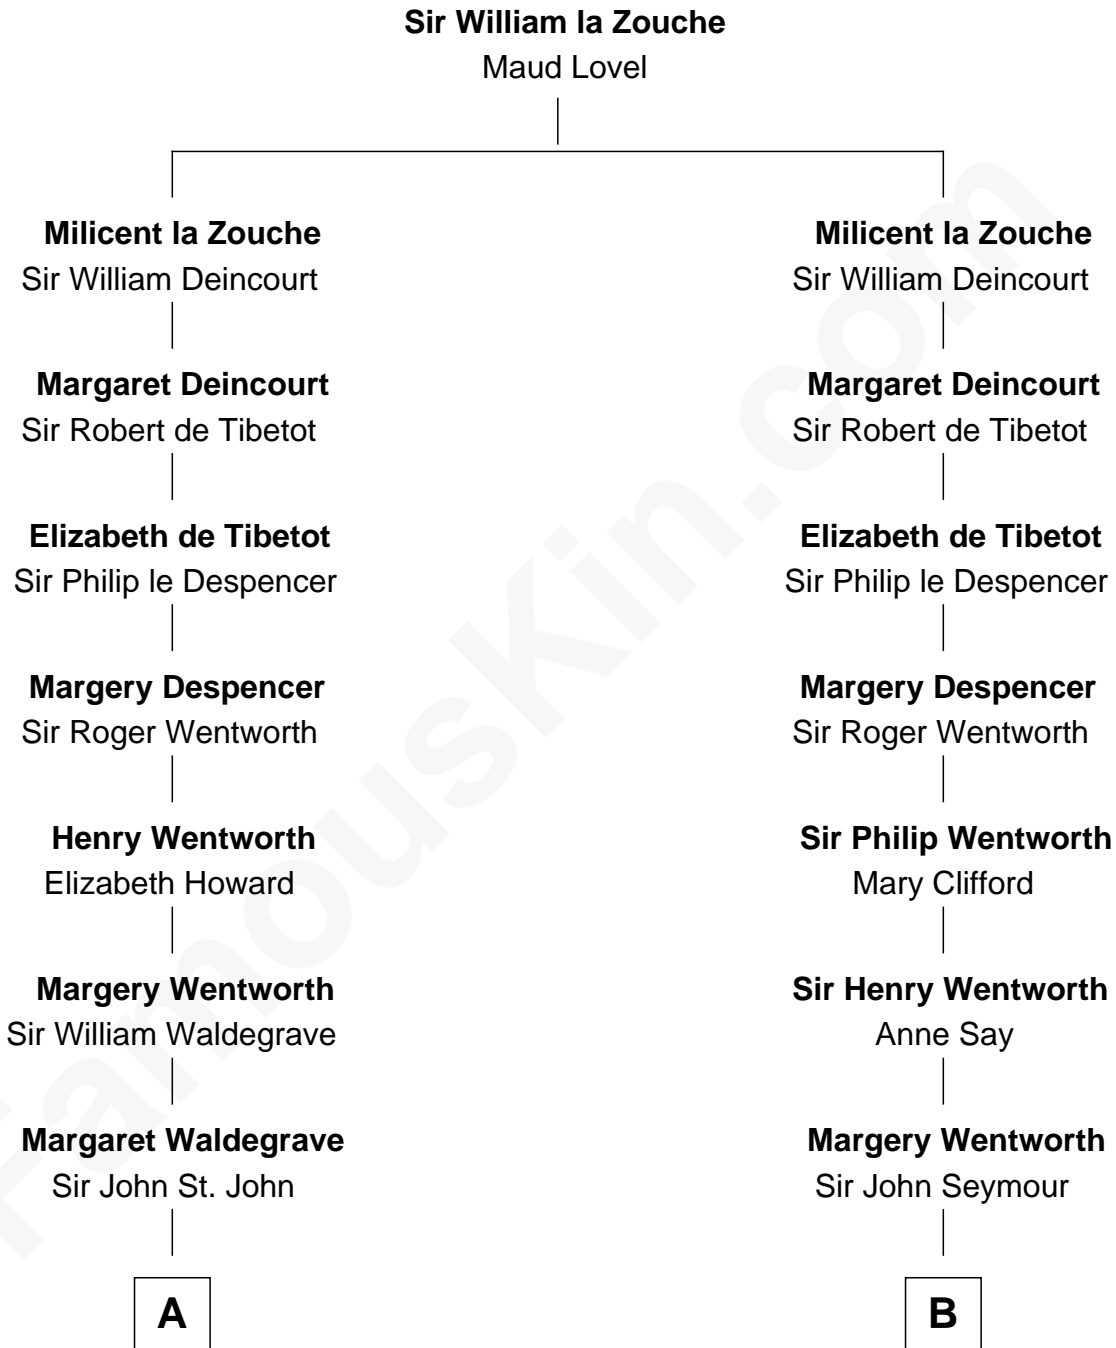

FamousKin.com

Relationship Chart of

Prince William

Prince of Wales

13th cousin 8 times removed of

Caesar Rodney
Signer of the Declaration of Independence

C

Charles Robert Spencer

Margaret Baring

Albert Edward John Spencer

Cynthia Elinor Beatrix Hamilton

Edward John Spencer

Frances Ruth Burke Roche

Princess Diana Frances Spencer

Charles III, King of the United Kingdom

Prince William

Prince of Wales