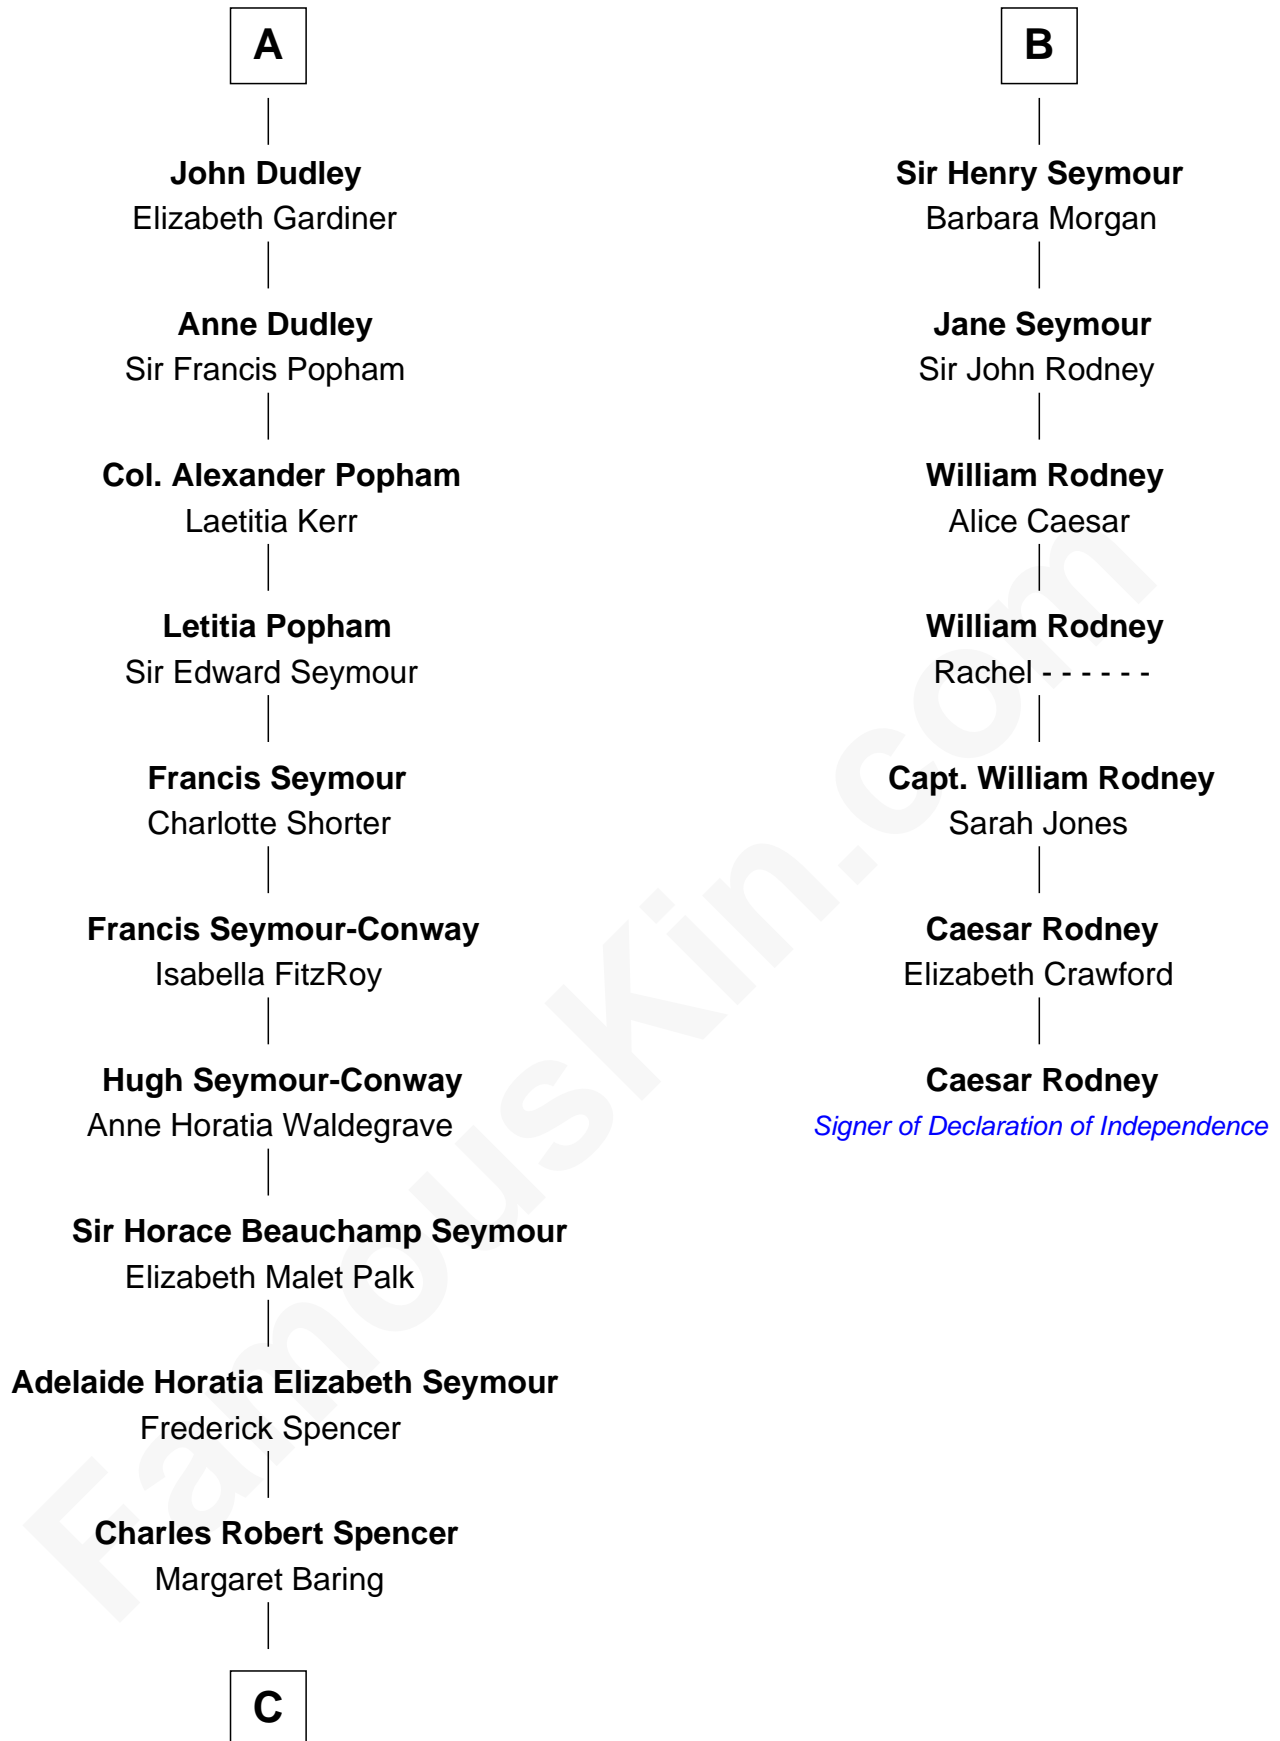

FamousKin.com Relationship Chart of

Prince William

Prince of Wales

13th cousin 7 times removed of

Caesar Rodney

Signer of the Declaration of Independence

William de Burgh
Maude of Lancaster

C

Albert Edward John Spencer

Cynthia Elinor Beatrix Hamilton

Edward John Spencer

Frances Ruth Burke Roche

Princess Diana Frances Spencer

Charles III, King of the United Kingdom

Prince William

Prince of Wales