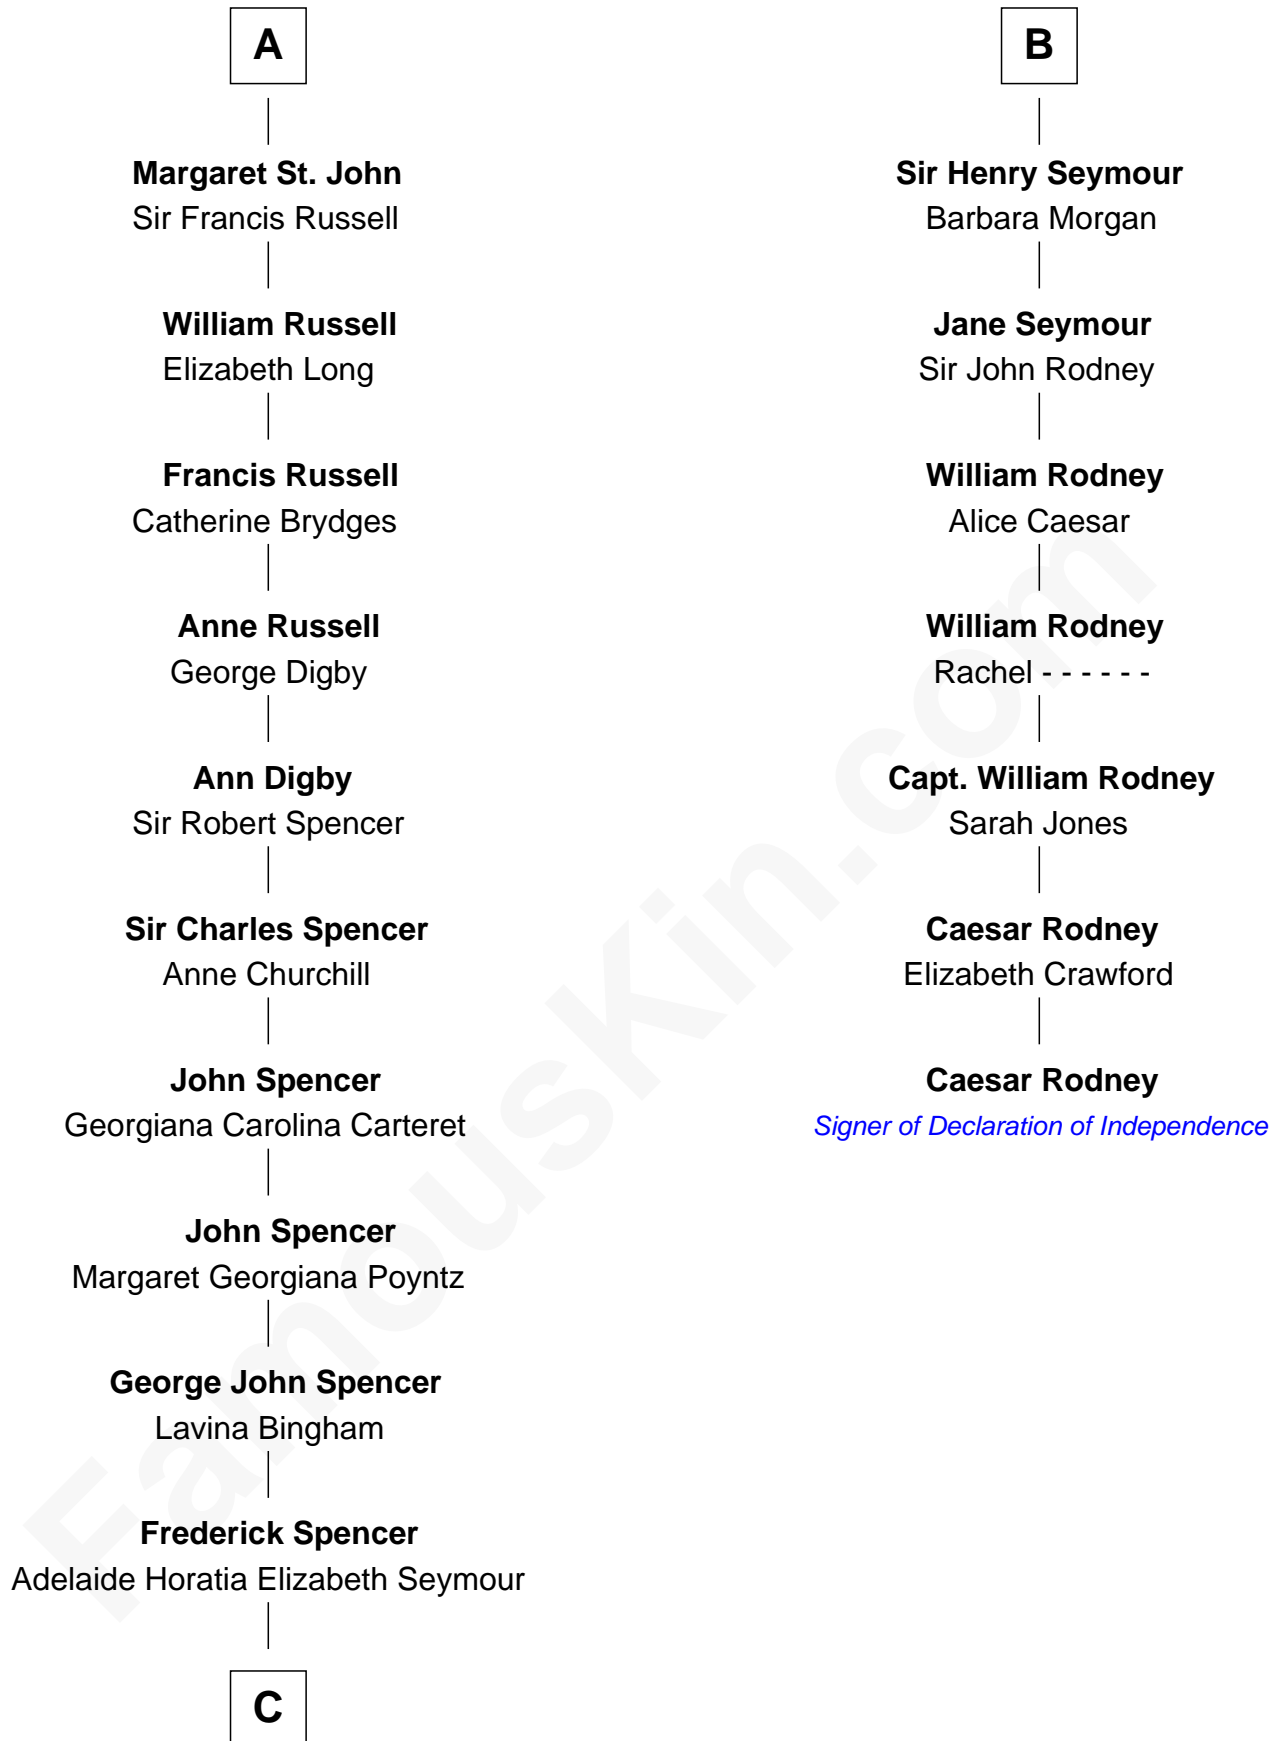

FamousKin.com
Relationship Chart of
Prince William
Prince of Wales

13th cousin 8 times removed of

Caesar Rodney
Signer of the Declaration of Independence

John Deincourt

C

—
Charles Robert Spencer

Margaret Baring

—
Albert Edward John Spencer

Cynthia Elinor Beatrix Hamilton

—
Edward John Spencer

Frances Ruth Burke Roche

—
Princess Diana Frances Spencer

Charles III, King of the United Kingdom

—
Prince William

Prince of Wales