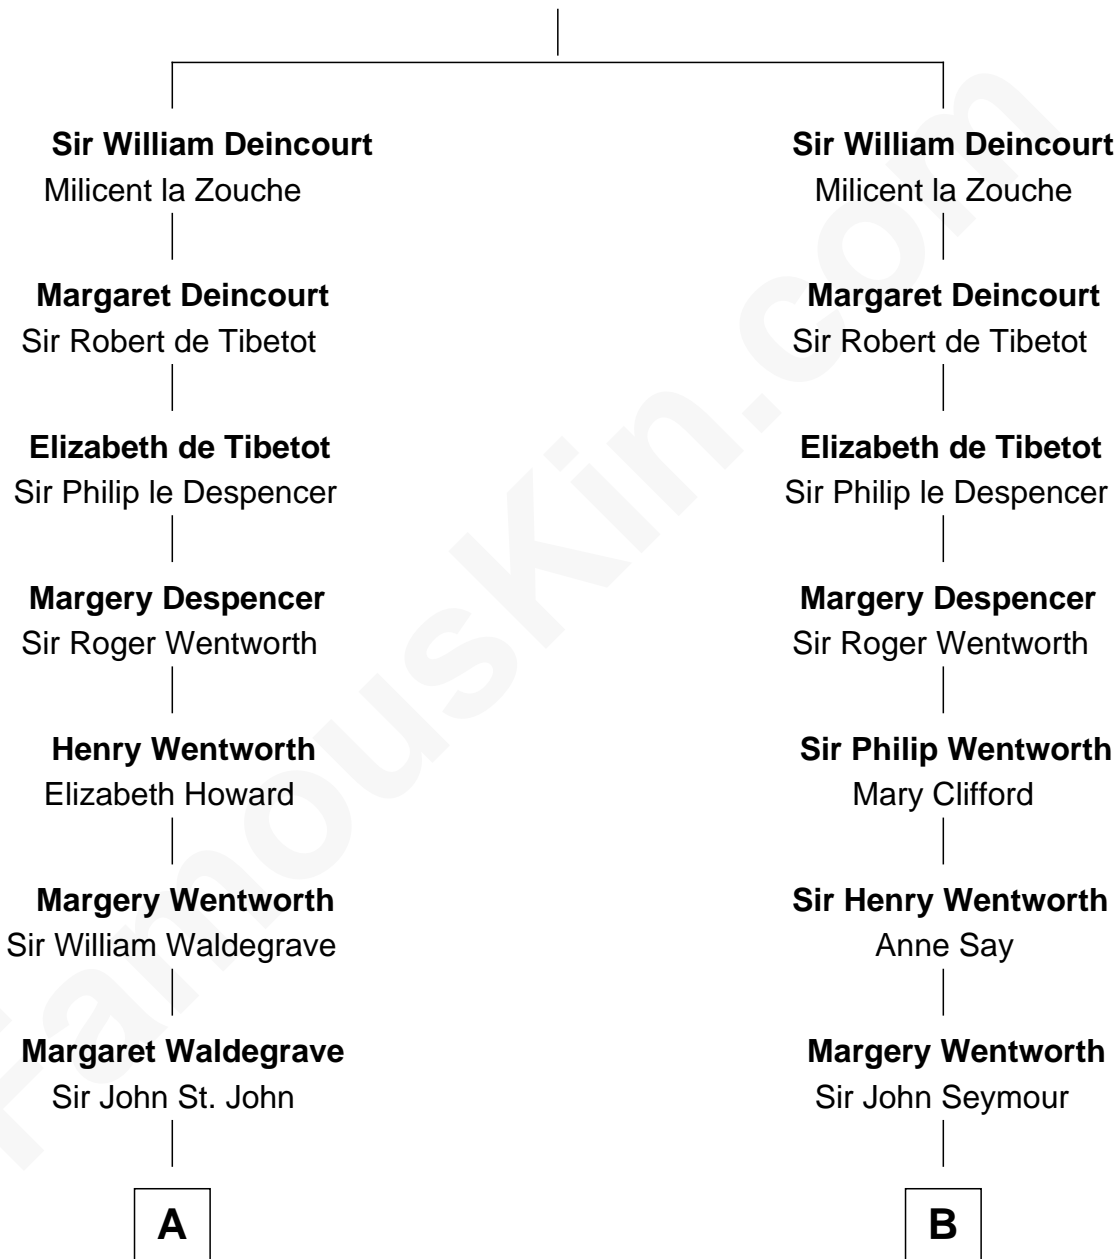

FamousKin.com
Relationship Chart of
Prince William
Prince of Wales

13th cousin 8 times removed of

Caesar Rodney
Signer of the Declaration of Independence

John Deincourt

C

—
Charles Robert Spencer

Margaret Baring

—
Albert Edward John Spencer

Cynthia Elinor Beatrix Hamilton

—
Edward John Spencer

Frances Ruth Burke Roche

—
Princess Diana Frances Spencer

Charles III, King of the United Kingdom

—
Prince William

Prince of Wales