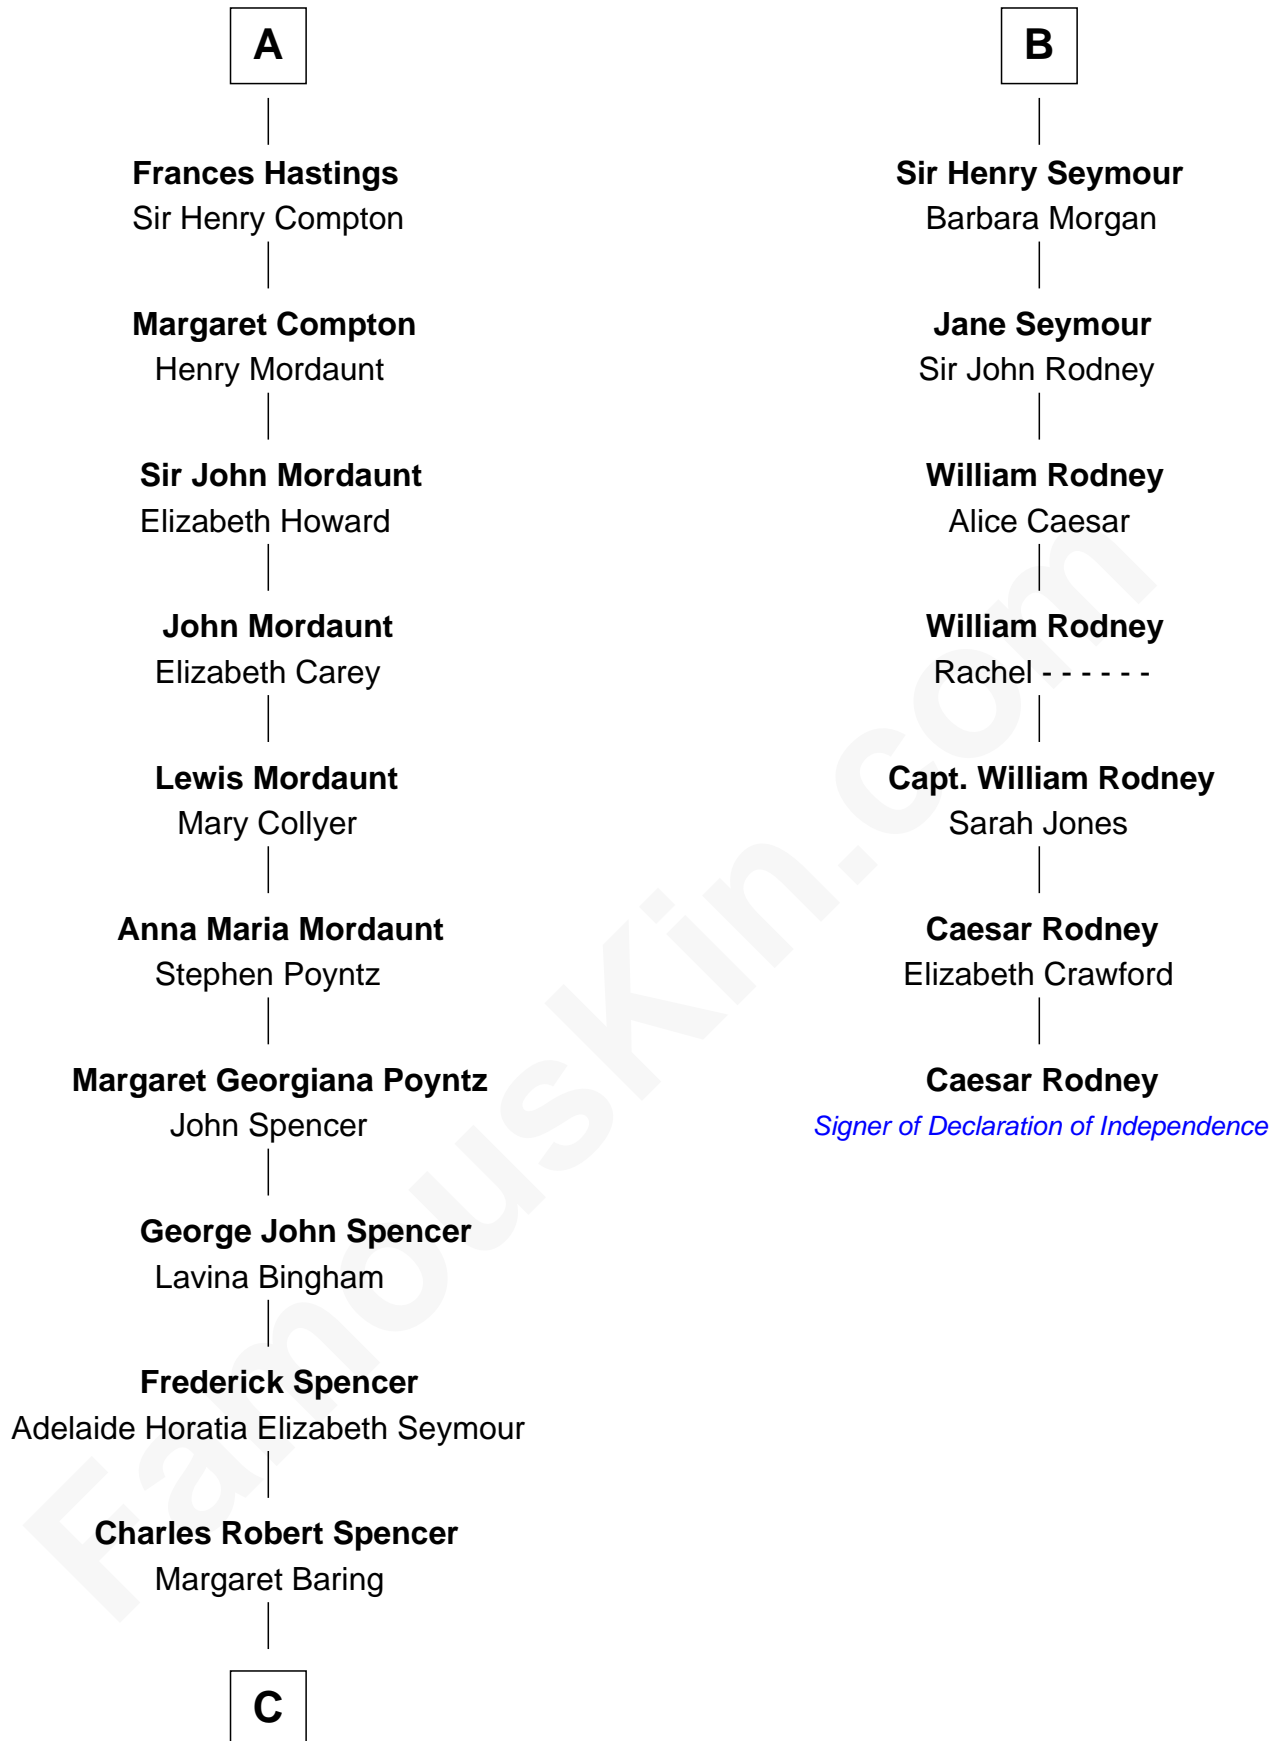

FamousKin.com

Relationship Chart of

Prince William

Prince of Wales

13th cousin 7 times removed of

Caesar Rodney
Signer of the Declaration of Independence

C

Albert Edward John Spencer

Cynthia Elinor Beatrix Hamilton

Edward John Spencer

Frances Ruth Burke Roche

Princess Diana Frances Spencer

Charles III, King of the United Kingdom

Prince William

Prince of Wales