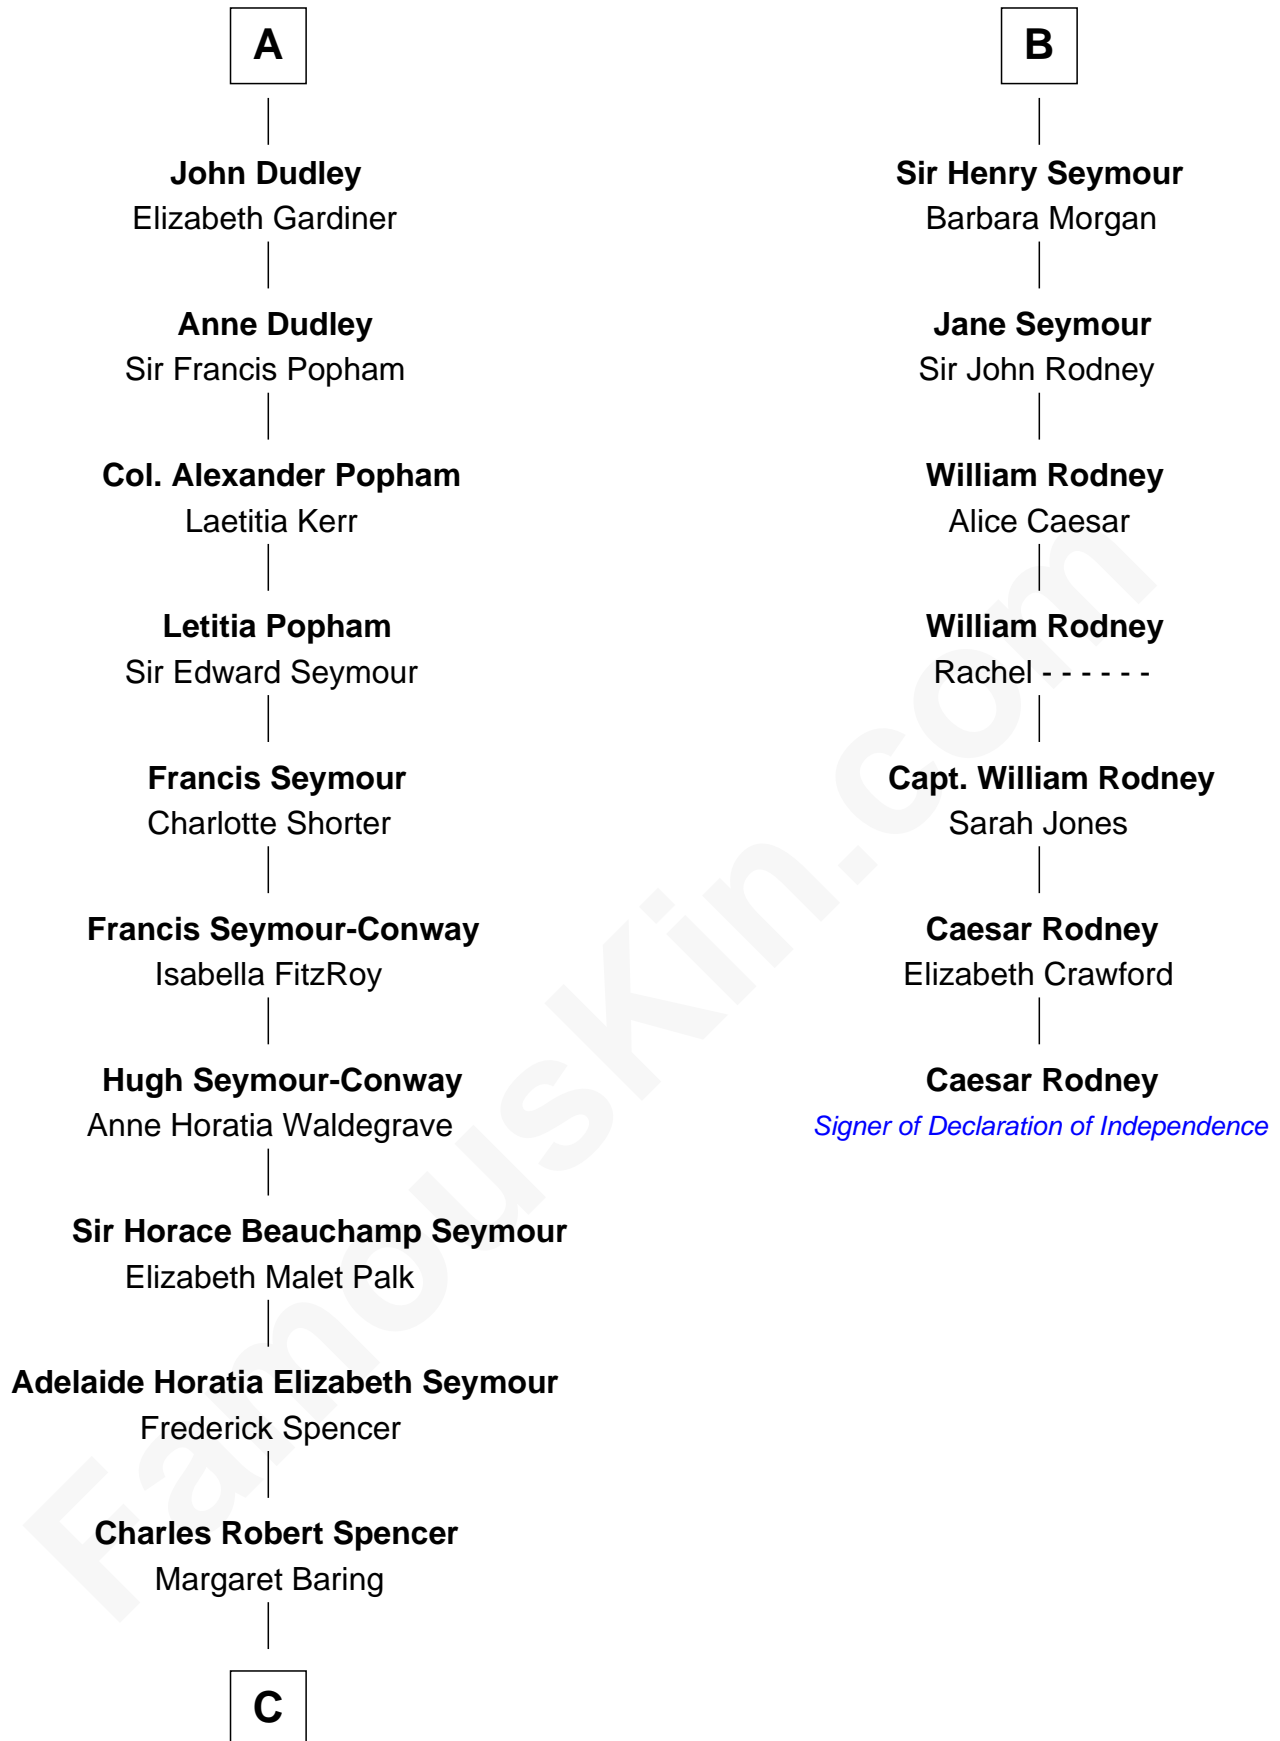

FamousKin.com
Relationship Chart of
Prince William
Prince of Wales

13th cousin 7 times removed of

Caesar Rodney
Signer of the Declaration of Independence

C

Albert Edward John Spencer

Cynthia Elinor Beatrix Hamilton

Edward John Spencer

Frances Ruth Burke Roche

Princess Diana Frances Spencer

Charles III, King of the United Kingdom

Prince William

Prince of Wales