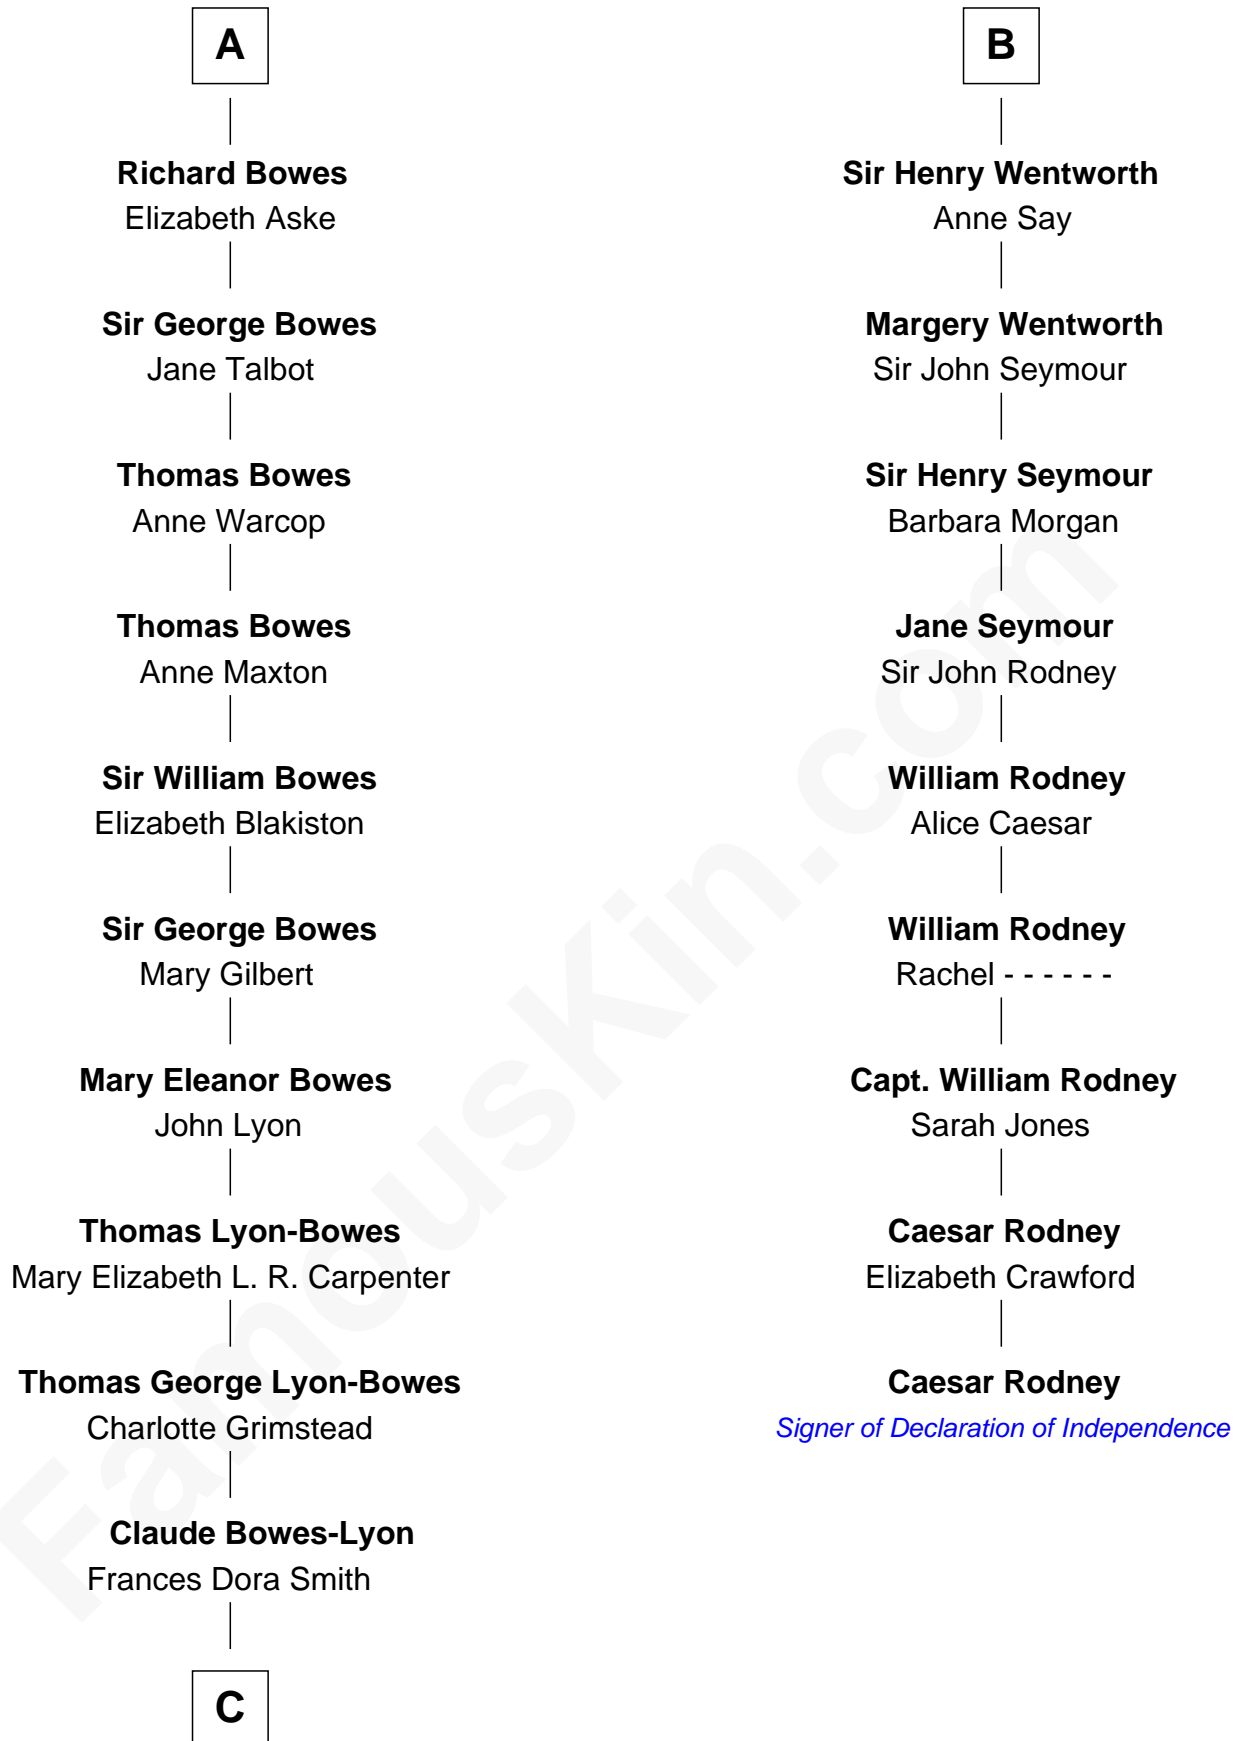

FamousKin.com Relationship Chart of

Prince William

Prince of Wales

15th cousin 6 times removed of

Caesar Rodney

Signer of the Declaration of Independence

C

Claude George Bowes-Lyon
Cecilia Nina Cavendish-Bentinck

Elizabeth Bowes-Lyon
George VI, King of the United Kingdom

Elizabeth II, Queen of the United Kingdom
Prince Philip of Edinburgh

Charles III, King of the United Kingdom
Princess Diana Frances Spencer

Prince William
Prince of Wales