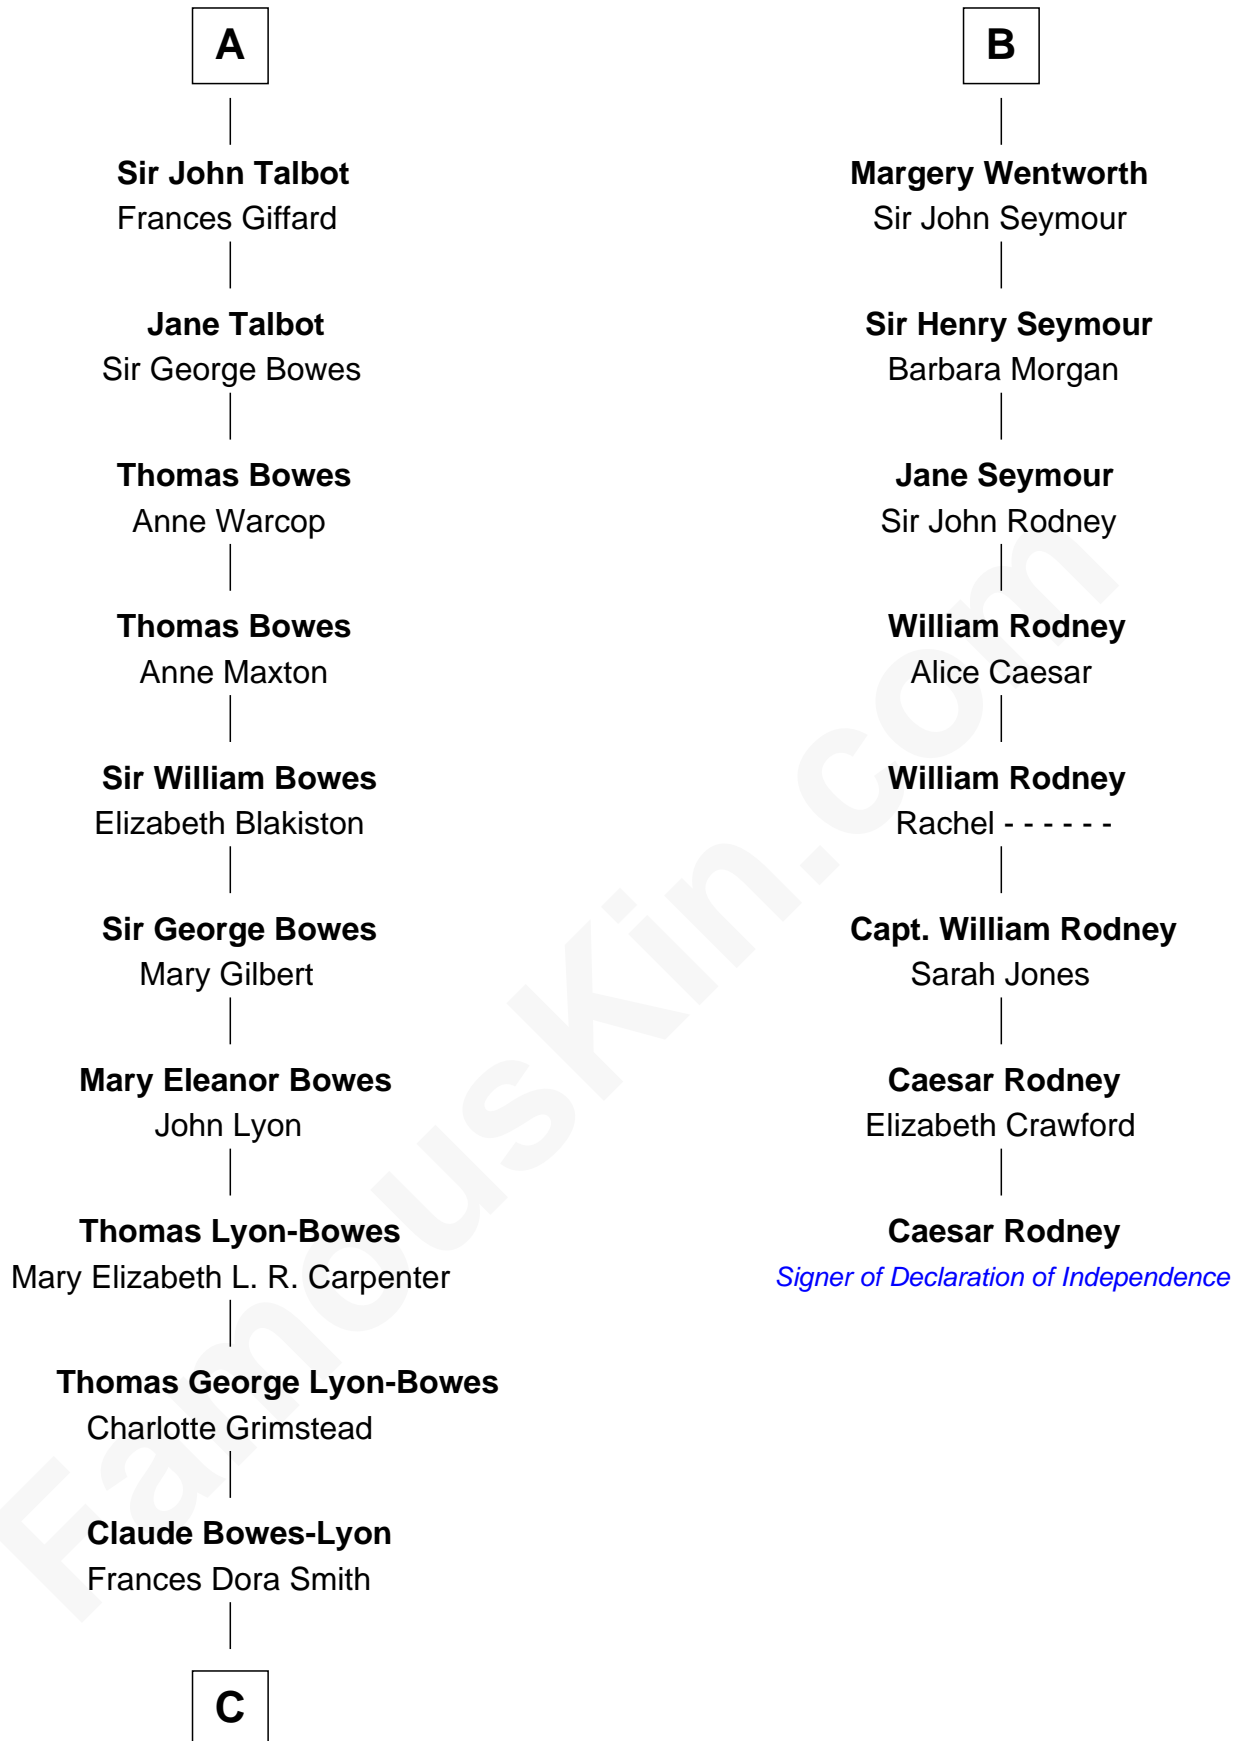

FamousKin.com Relationship Chart of

Prince William

Prince of Wales

14th cousin 7 times removed of

Caesar Rodney

Signer of the Declaration of Independence

C

Claude George Bowes-Lyon
Cecilia Nina Cavendish-Bentinck

Elizabeth Bowes-Lyon
George VI, King of the United Kingdom

Elizabeth II, Queen of the United Kingdom
Prince Philip of Edinburgh

Charles III, King of the United Kingdom
Princess Diana Frances Spencer

Prince William
Prince of Wales