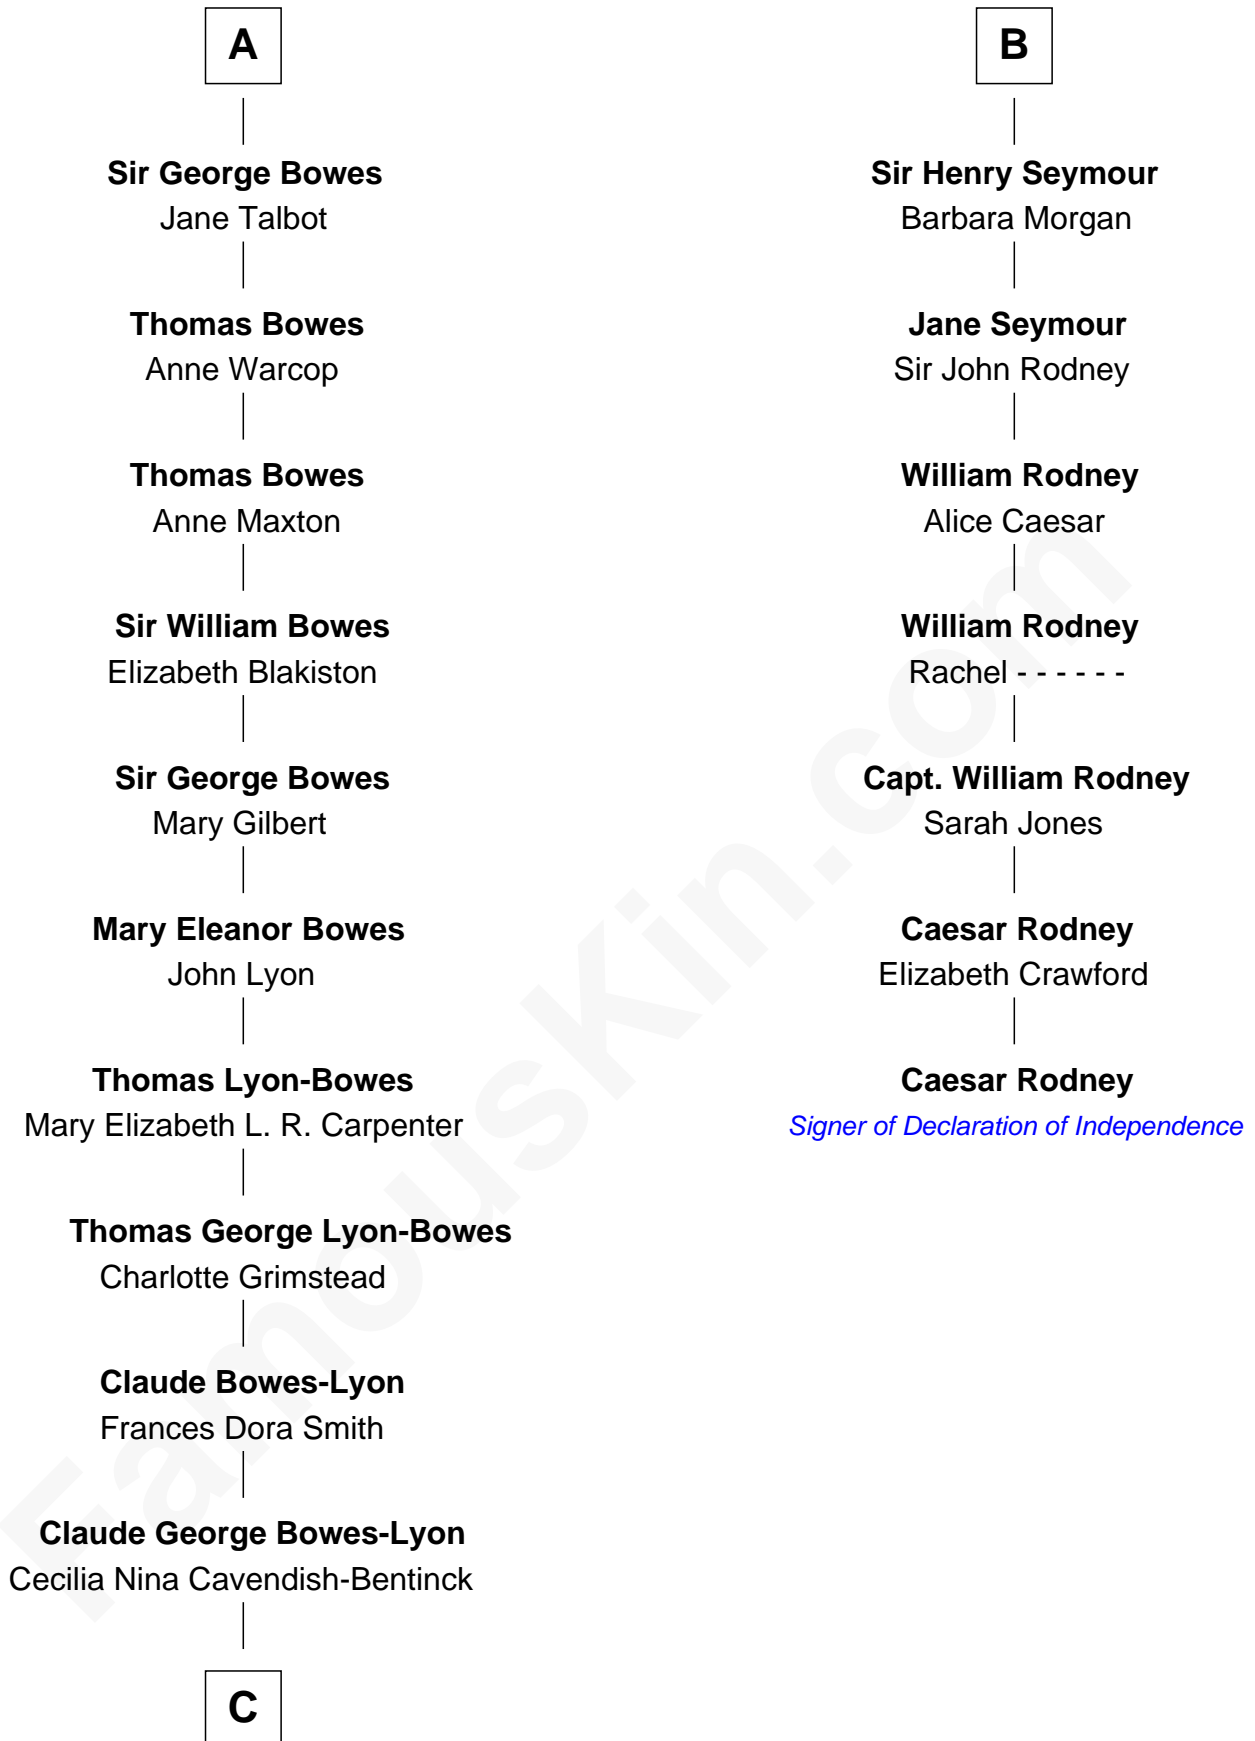

FamousKin.com
Relationship Chart of
Prince William
Prince of Wales

13th cousin 7 times removed of

Caesar Rodney
Signer of the Declaration of Independence

Sir Hugh I de Audley
 Iseult de Mortimer

C

Elizabeth Bowes-Lyon

George VI, King of the United Kingdom

Elizabeth II, Queen of the United Kingdom

Prince Philip of Edinburgh

Charles III, King of the United Kingdom

Princess Diana Frances Spencer

Prince William

Prince of Wales