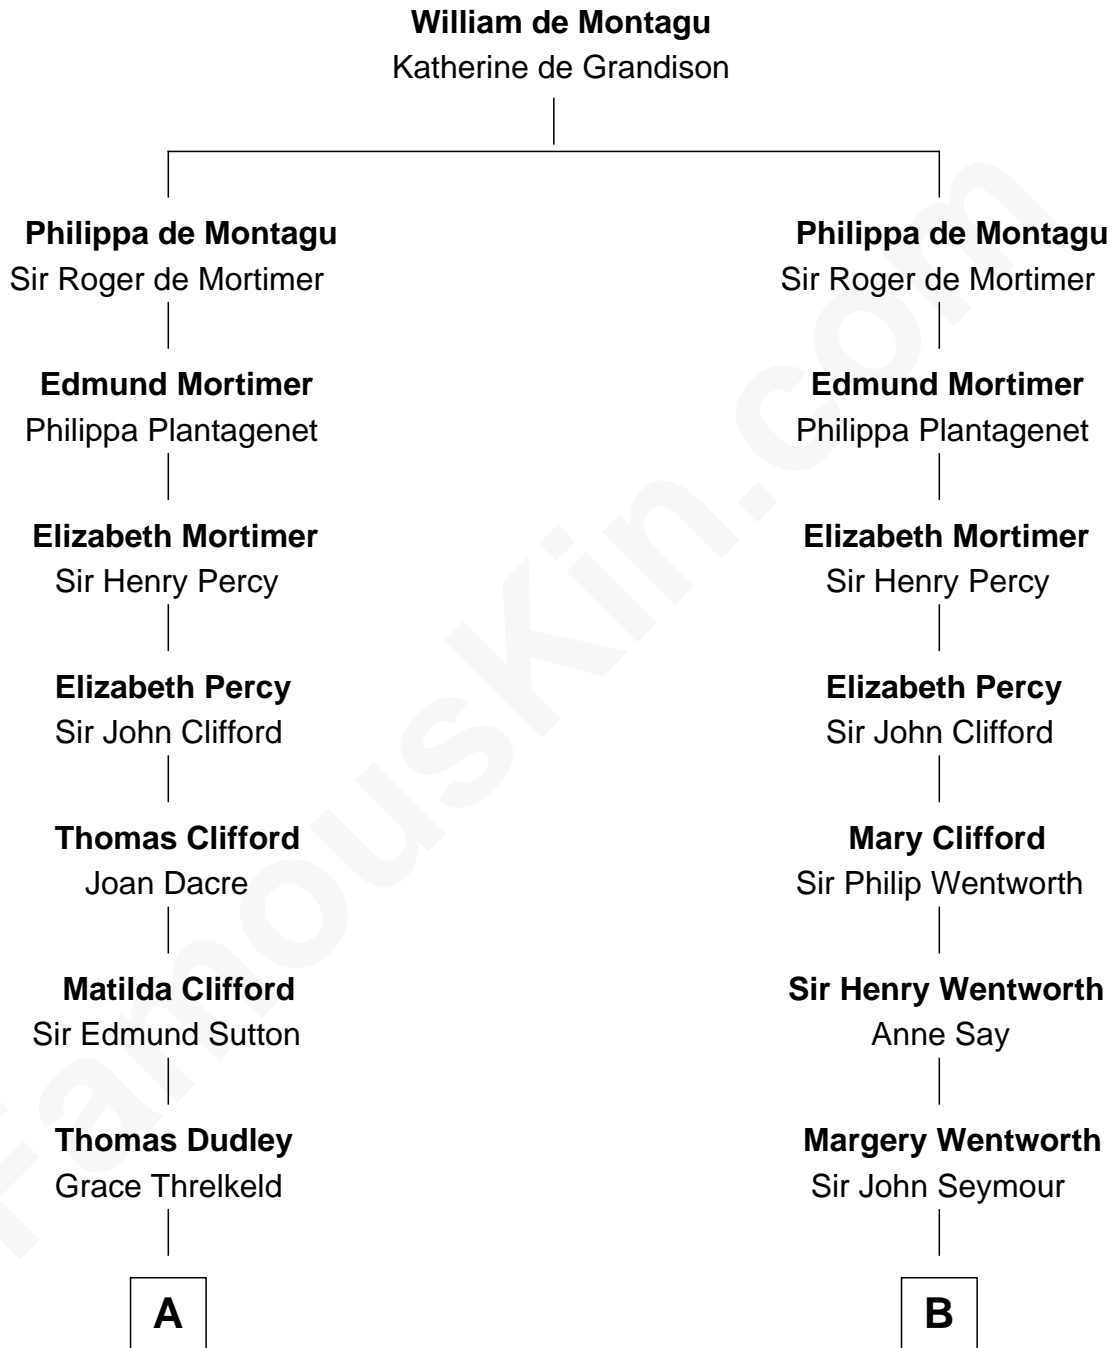

# FamousKin.com Relationship Chart of

**Prince William**

*Prince of Wales*

13th cousin 7 times removed of

**Caesar Rodney**

*Signer of the Declaration of Independence*

**C**

**Albert Edward John Spencer**

Cynthia Elinor Beatrix Hamilton

**Edward John Spencer**

Frances Ruth Burke Roche

**Princess Diana Frances Spencer**

Charles III, King of the United Kingdom

**Prince William**

*Prince of Wales*