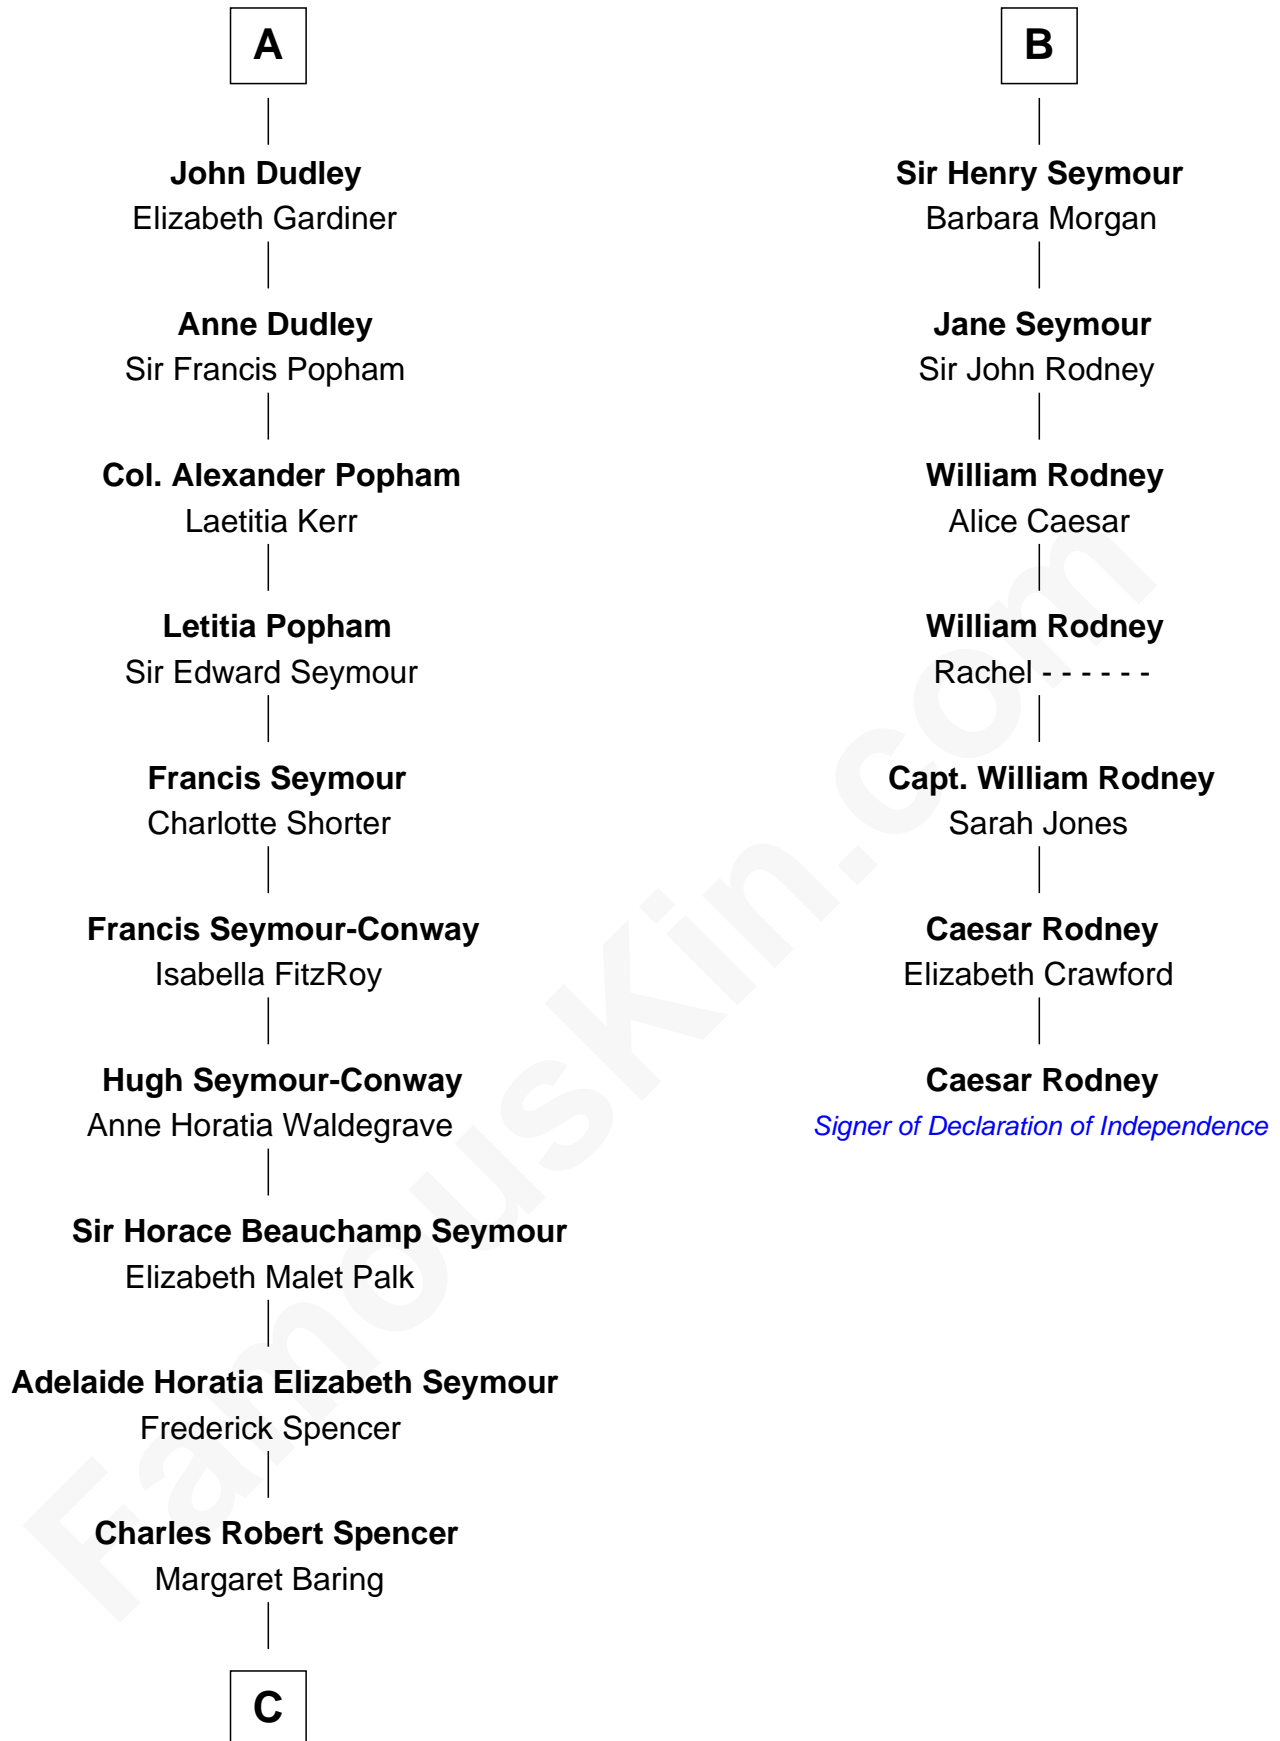

# FamousKin.com Relationship Chart of

**Prince William**

*Prince of Wales*

13th cousin 7 times removed of

**Caesar Rodney**

*Signer of the Declaration of Independence*

**C**

**Albert Edward John Spencer**

Cynthia Elinor Beatrix Hamilton

**Edward John Spencer**

Frances Ruth Burke Roche

**Princess Diana Frances Spencer**

Charles III, King of the United Kingdom

**Prince William**

*Prince of Wales*