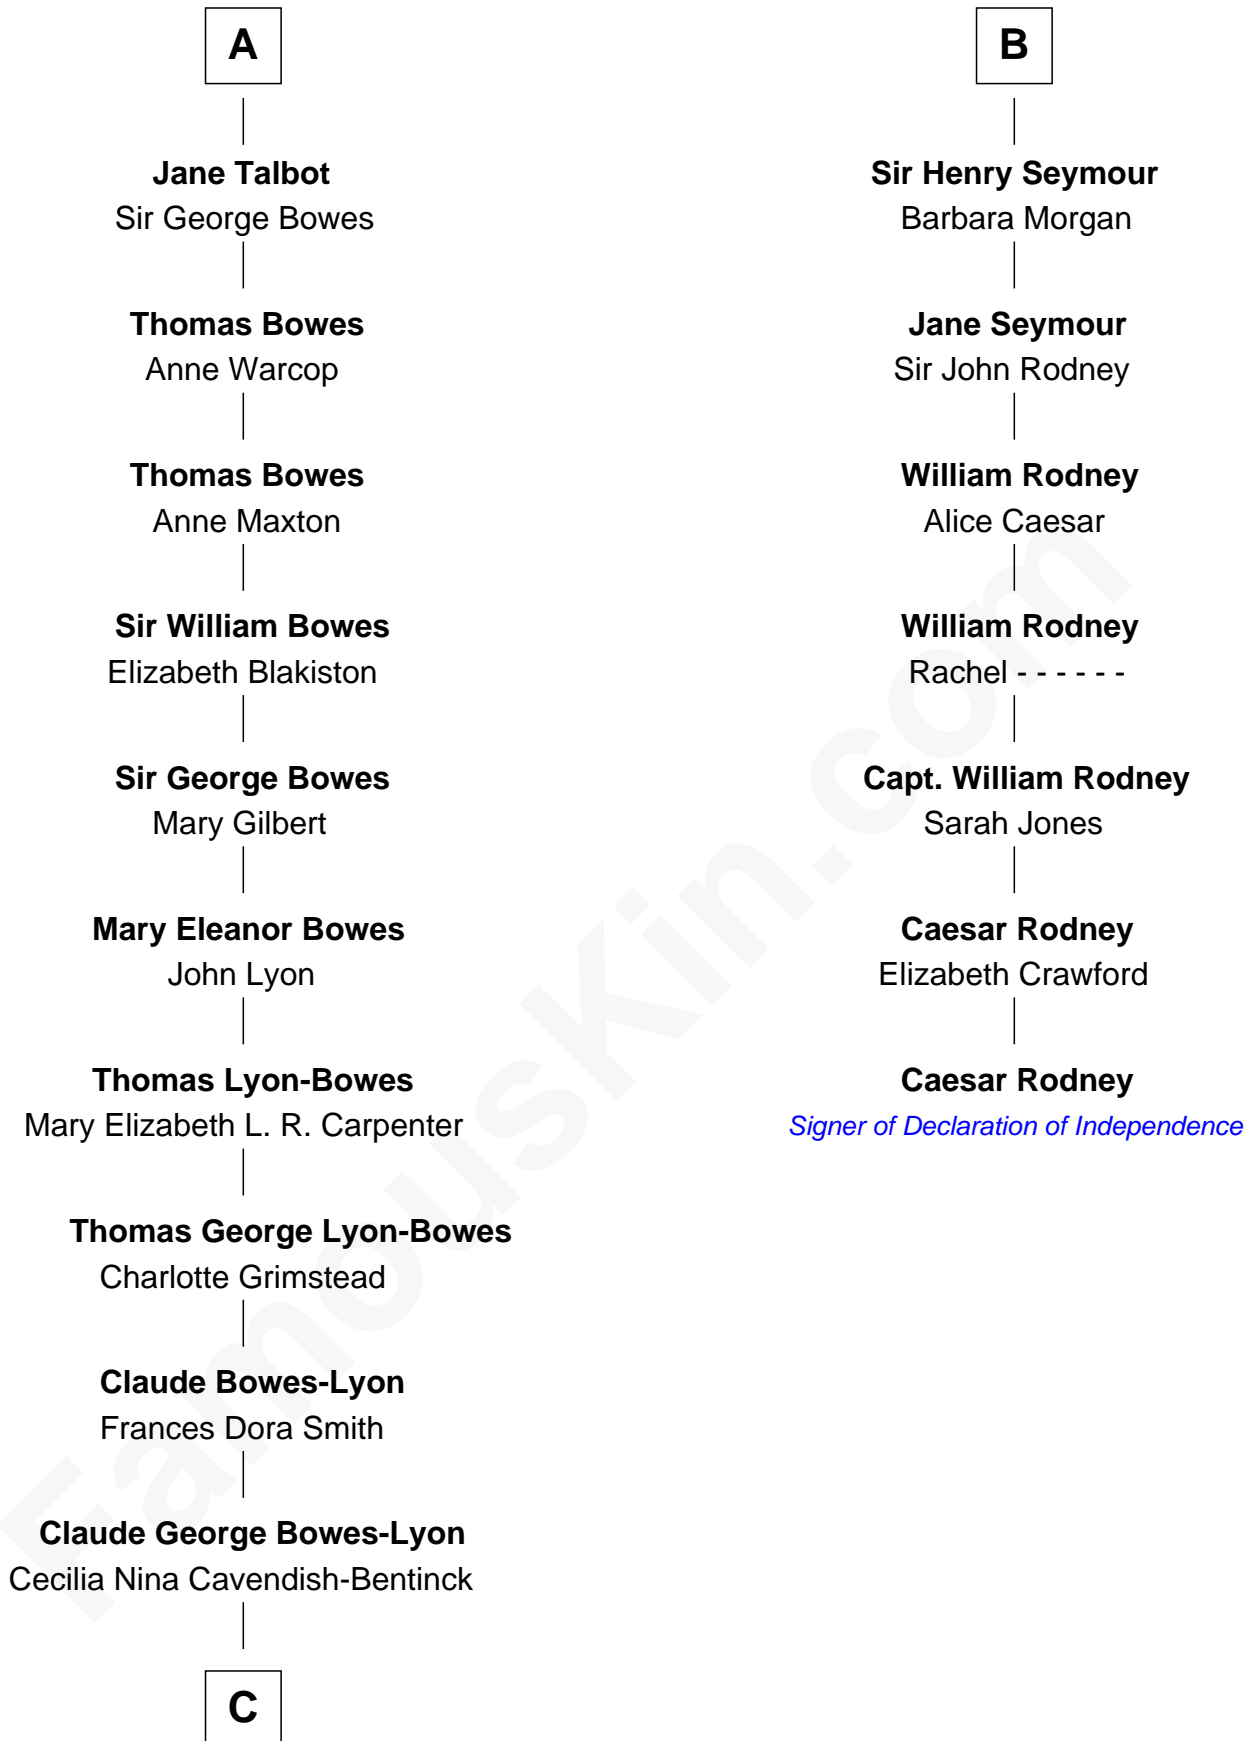

## Relationship Chart of

### Prince William

*Prince of Wales*

13th cousin 7 times removed of

**Caesar Rodney**  
*Signer of the Declaration of Independence*

**C**

**Elizabeth Bowes-Lyon**

George VI, King of the United Kingdom

**Elizabeth II, Queen of the United Kingdom**

Prince Philip of Edinburgh

**Charles III, King of the United Kingdom**

Princess Diana Frances Spencer

**Prince William**

*Prince of Wales*