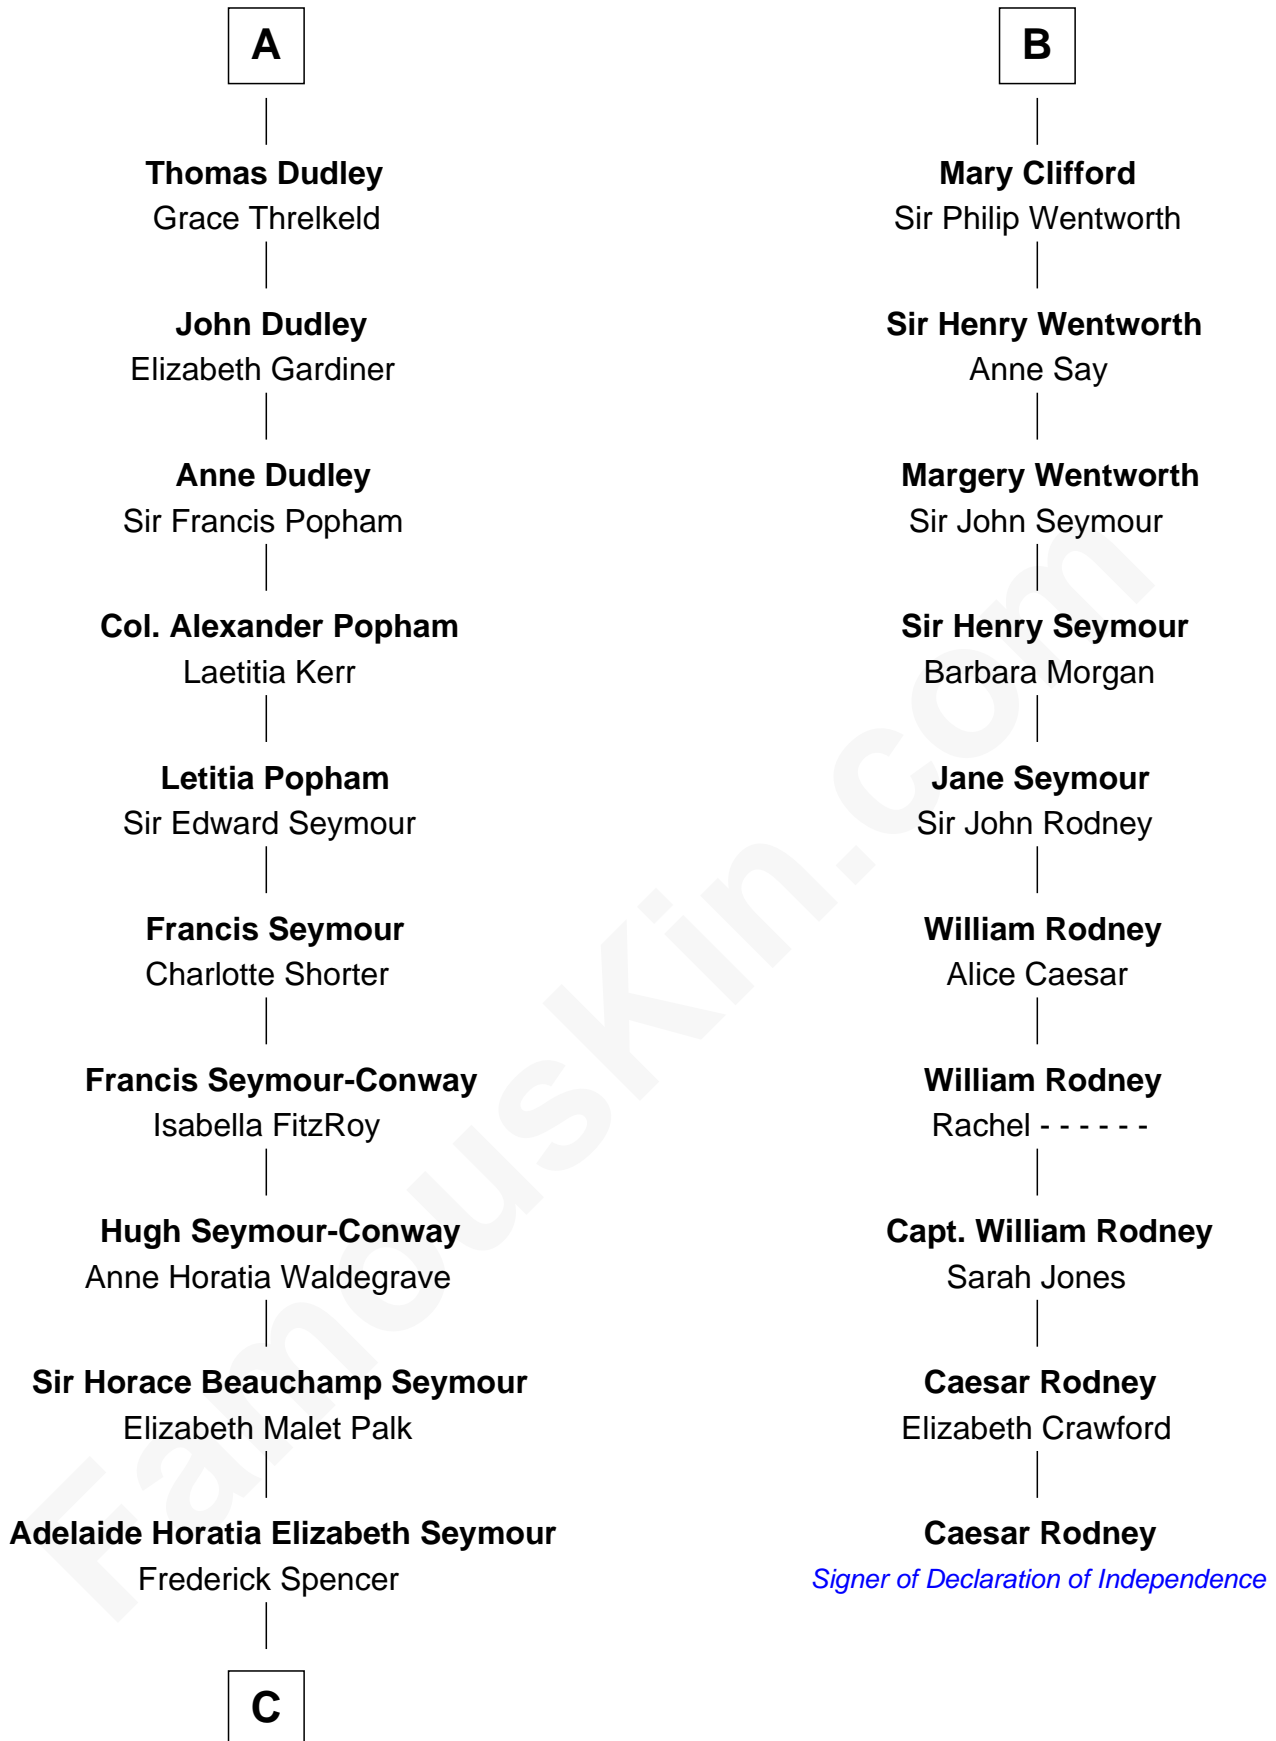

FamousKin.com
Relationship Chart of
Prince William
Prince of Wales

16th cousin 5 times removed of

Caesar Rodney
Signer of the Declaration of Independence

C

—
Charles Robert Spencer

Margaret Baring

—
Albert Edward John Spencer

Cynthia Elinor Beatrix Hamilton

—
Edward John Spencer

Frances Ruth Burke Roche

—
Princess Diana Frances Spencer

Charles III, King of the United Kingdom

—
Prince William

Prince of Wales