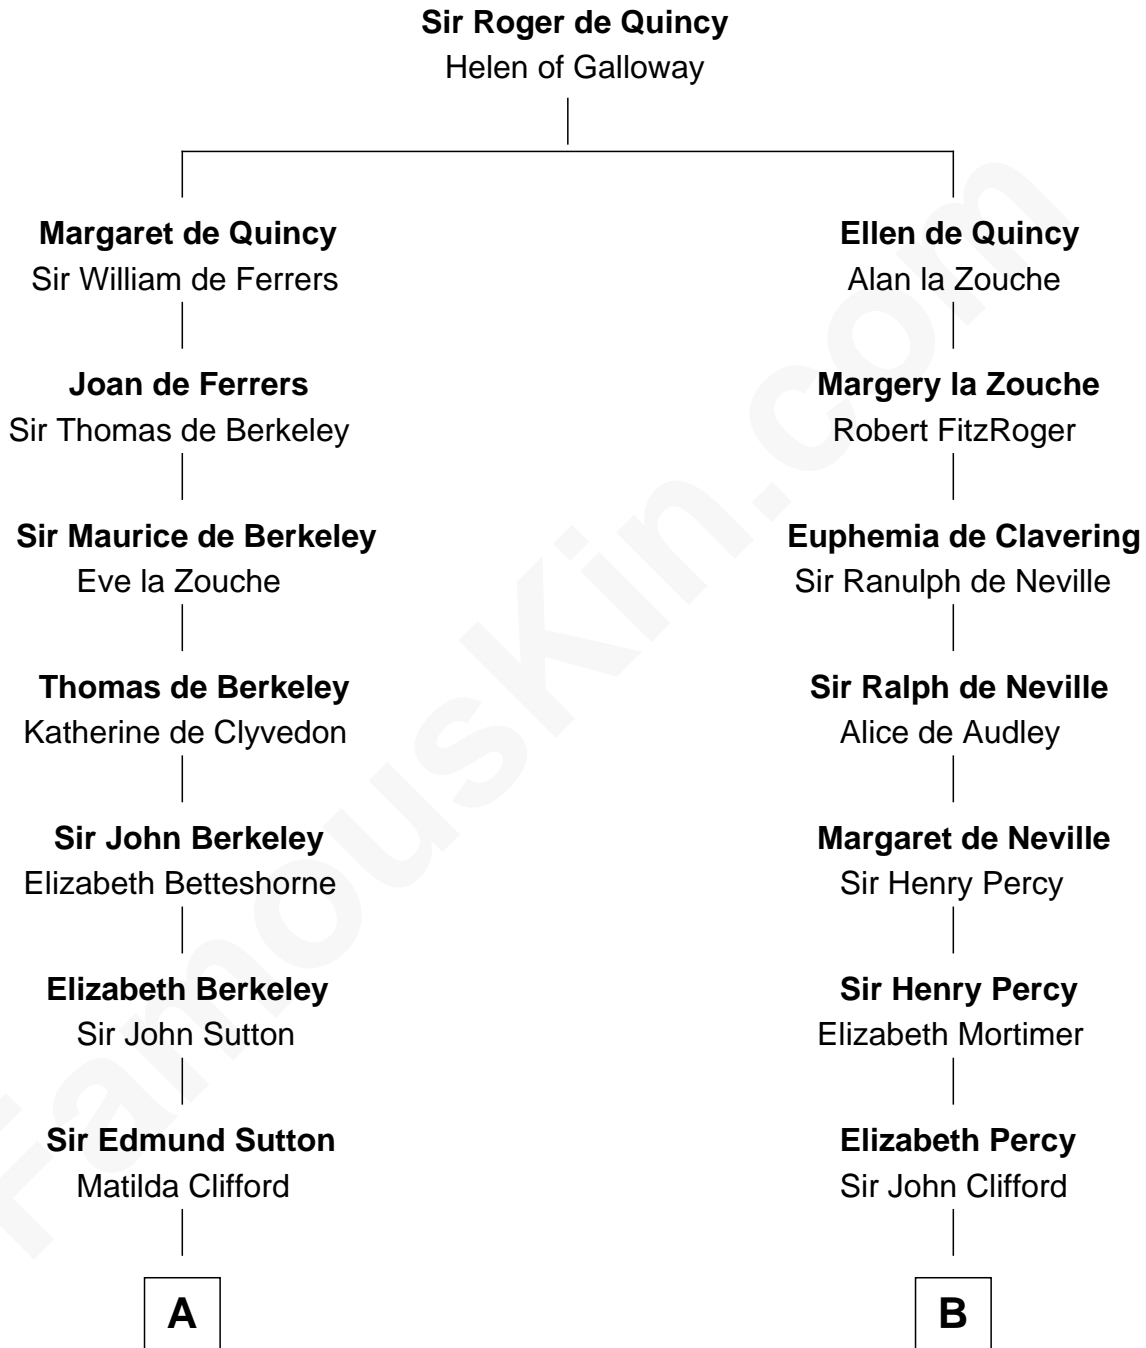

FamousKin.com
Relationship Chart of
Prince William
Prince of Wales

16th cousin 5 times removed of

Caesar Rodney
Signer of the Declaration of Independence

C

—
Charles Robert Spencer

Margaret Baring

—
Albert Edward John Spencer

Cynthia Elinor Beatrix Hamilton

—
Edward John Spencer

Frances Ruth Burke Roche

—
Princess Diana Frances Spencer

Charles III, King of the United Kingdom

—
Prince William

Prince of Wales